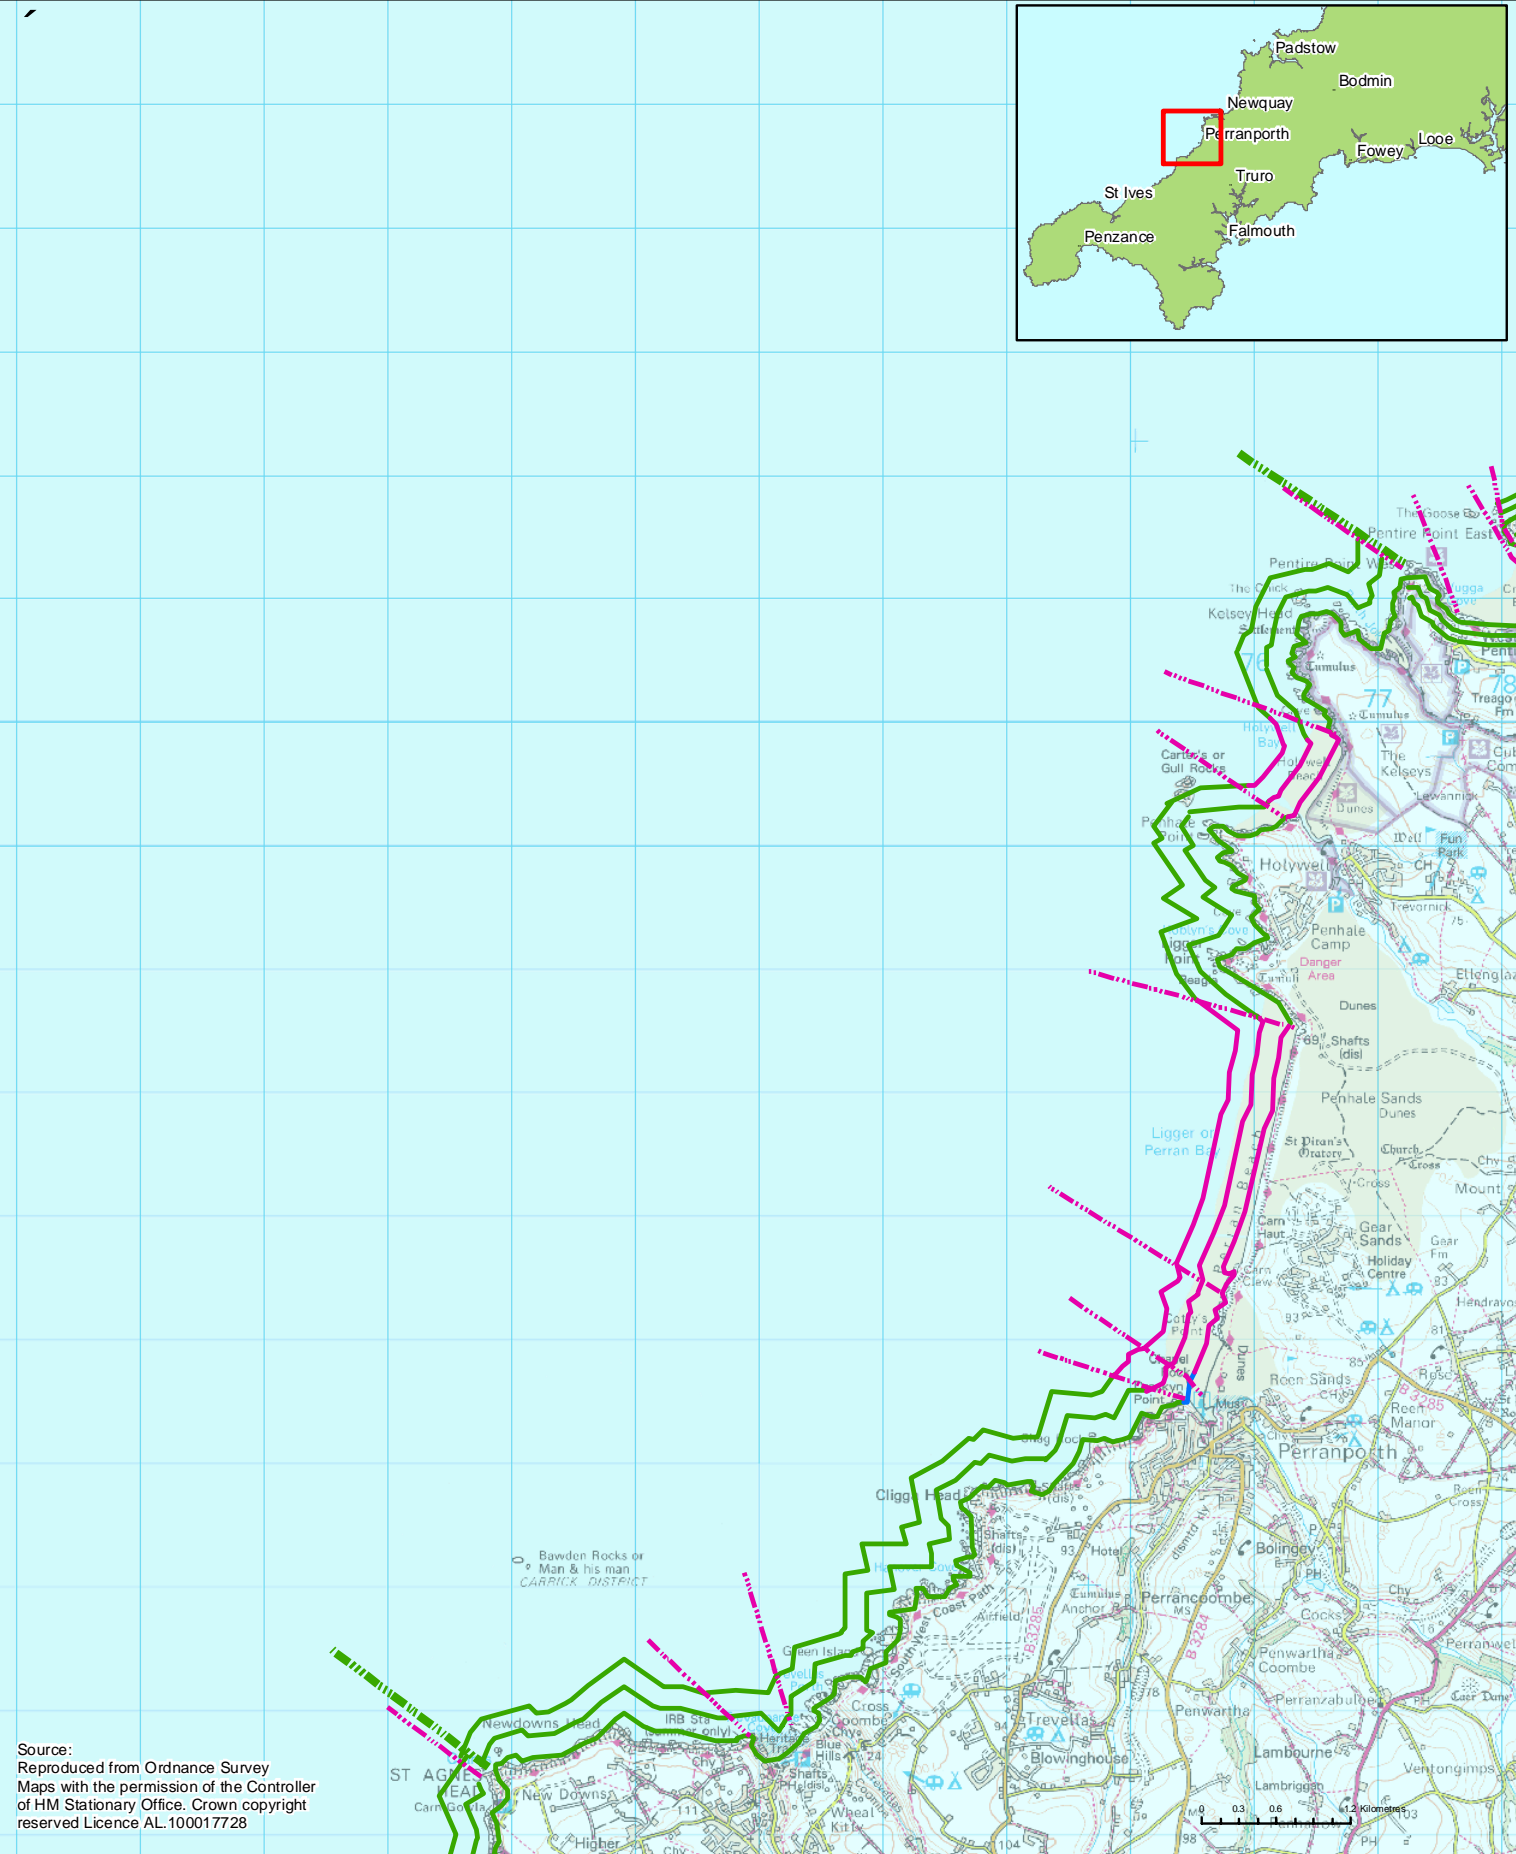

Policy Development Zone 11 - North Cliffs

Management Area 30 - St Agnes Head to Pentire Point West

Source:
 Reproduced from Ordnance Survey
 Maps with the permission of the Controller
 of HM Stationary Office. Crown copyright
 reserved Licence AL100017728

Management Areas Policy	Hold the line
Policy Units	Managed realignment
	No active intervention
	Advance the line

Cornwall & Isles of Scilly
 Shoreline Management Plan Review

--	--	--