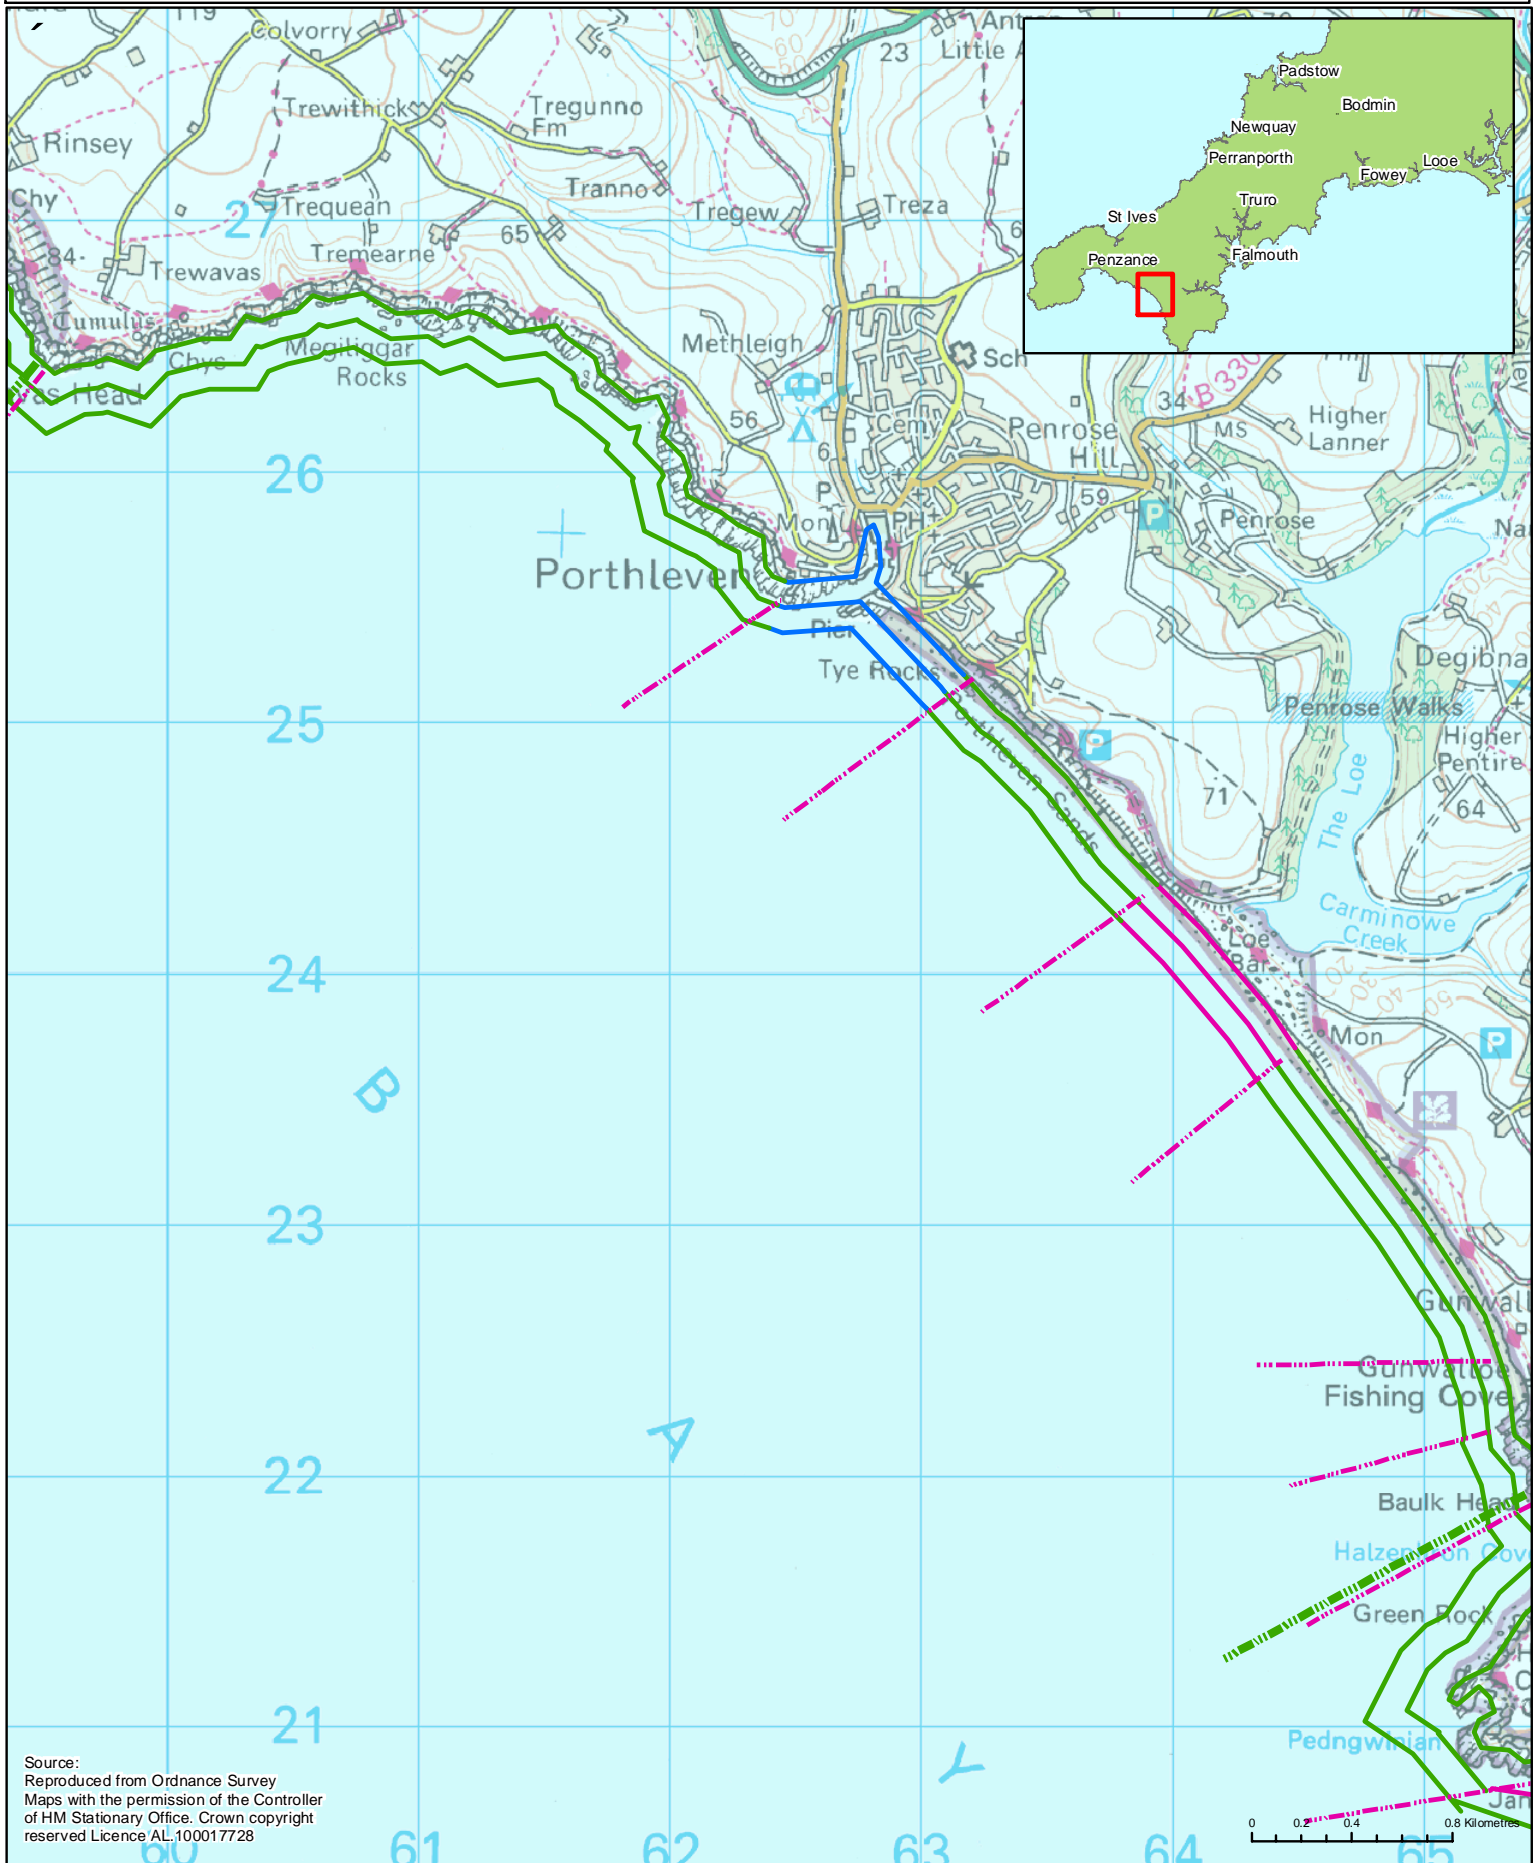

Policy Development Zone 7 - Mounts Bay East (Baulk Head to Marazion)

Management Area 17 - Baulk Head to Trewavas Head

Source:
 Reproduced from Ordnance Survey
 Maps with the permission of the Controller
 of HM Stationary Office. Crown copyright
 reserved Licence AL100017728

- ▬▬▬ Management Areas Policy
- - - - - Policy Units
- Hold the line
- Managed realignment
- No active intervention
- Advance the line

Cornwall & Isles of Scilly
 Shoreline Management Plan Review

 CORNWALL COUNCIL	 Cornwall and the Isles of Scilly Coastal Advisory Group www.cscag.org	 ROYAL MASKONING
---	---	--