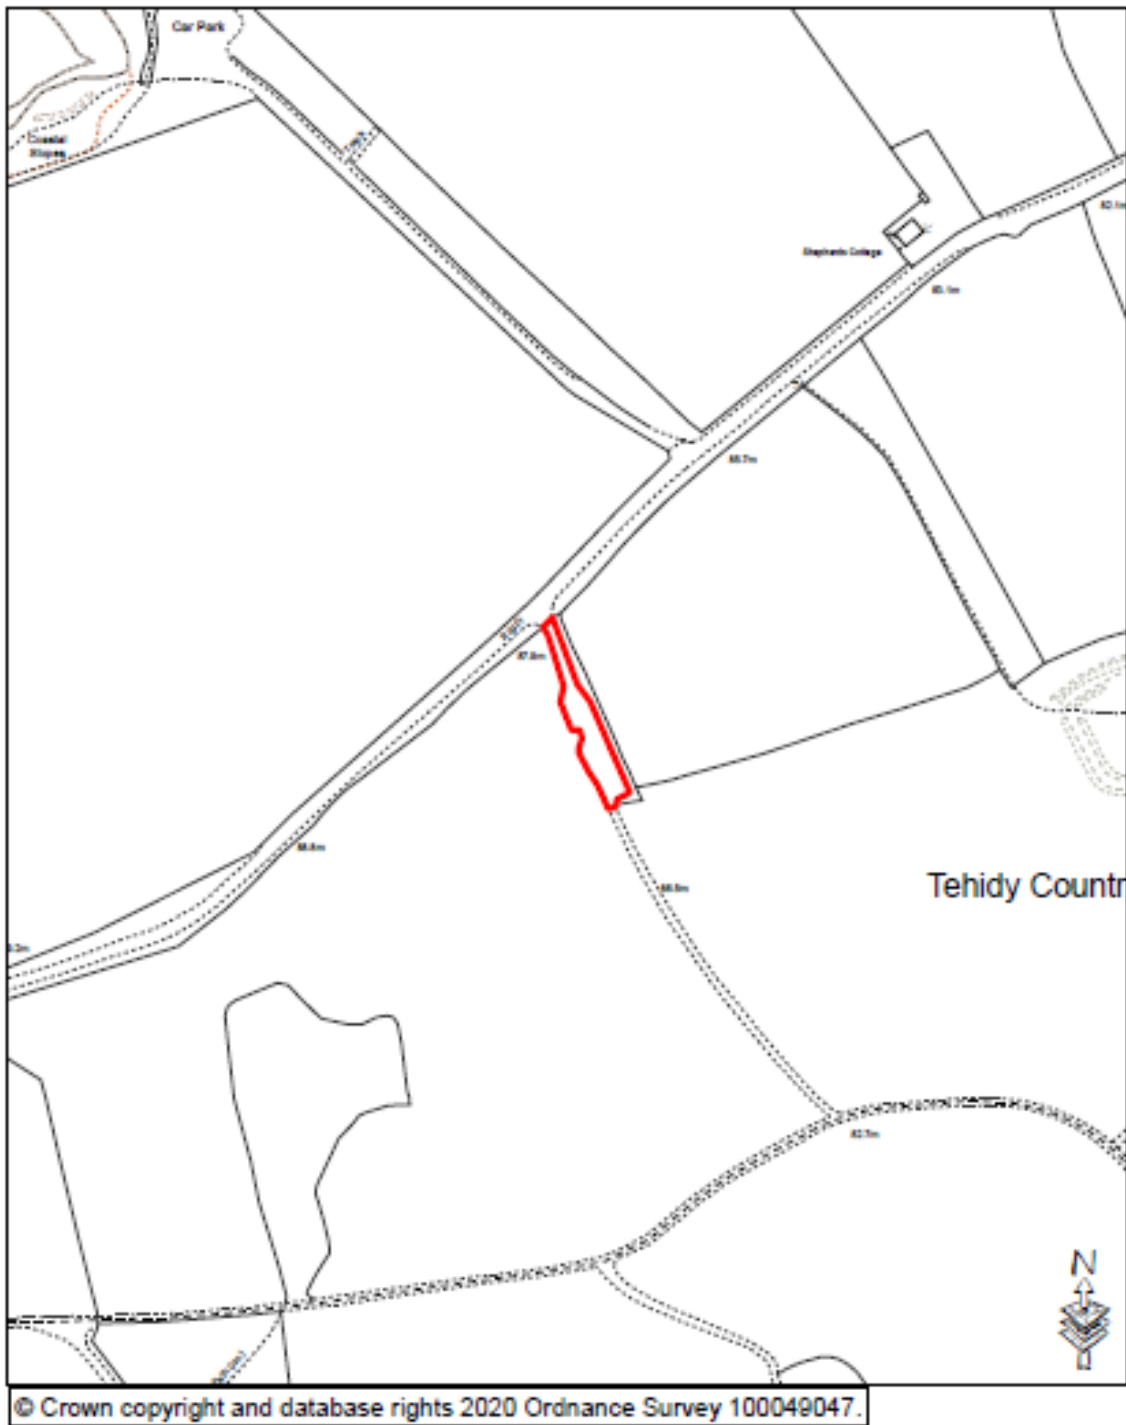

Disclaimers

The Particulars are provided as a guide only. The accuracy is not guaranteed and they should not be relied upon for any purpose. They do not form part of any contract. PH7