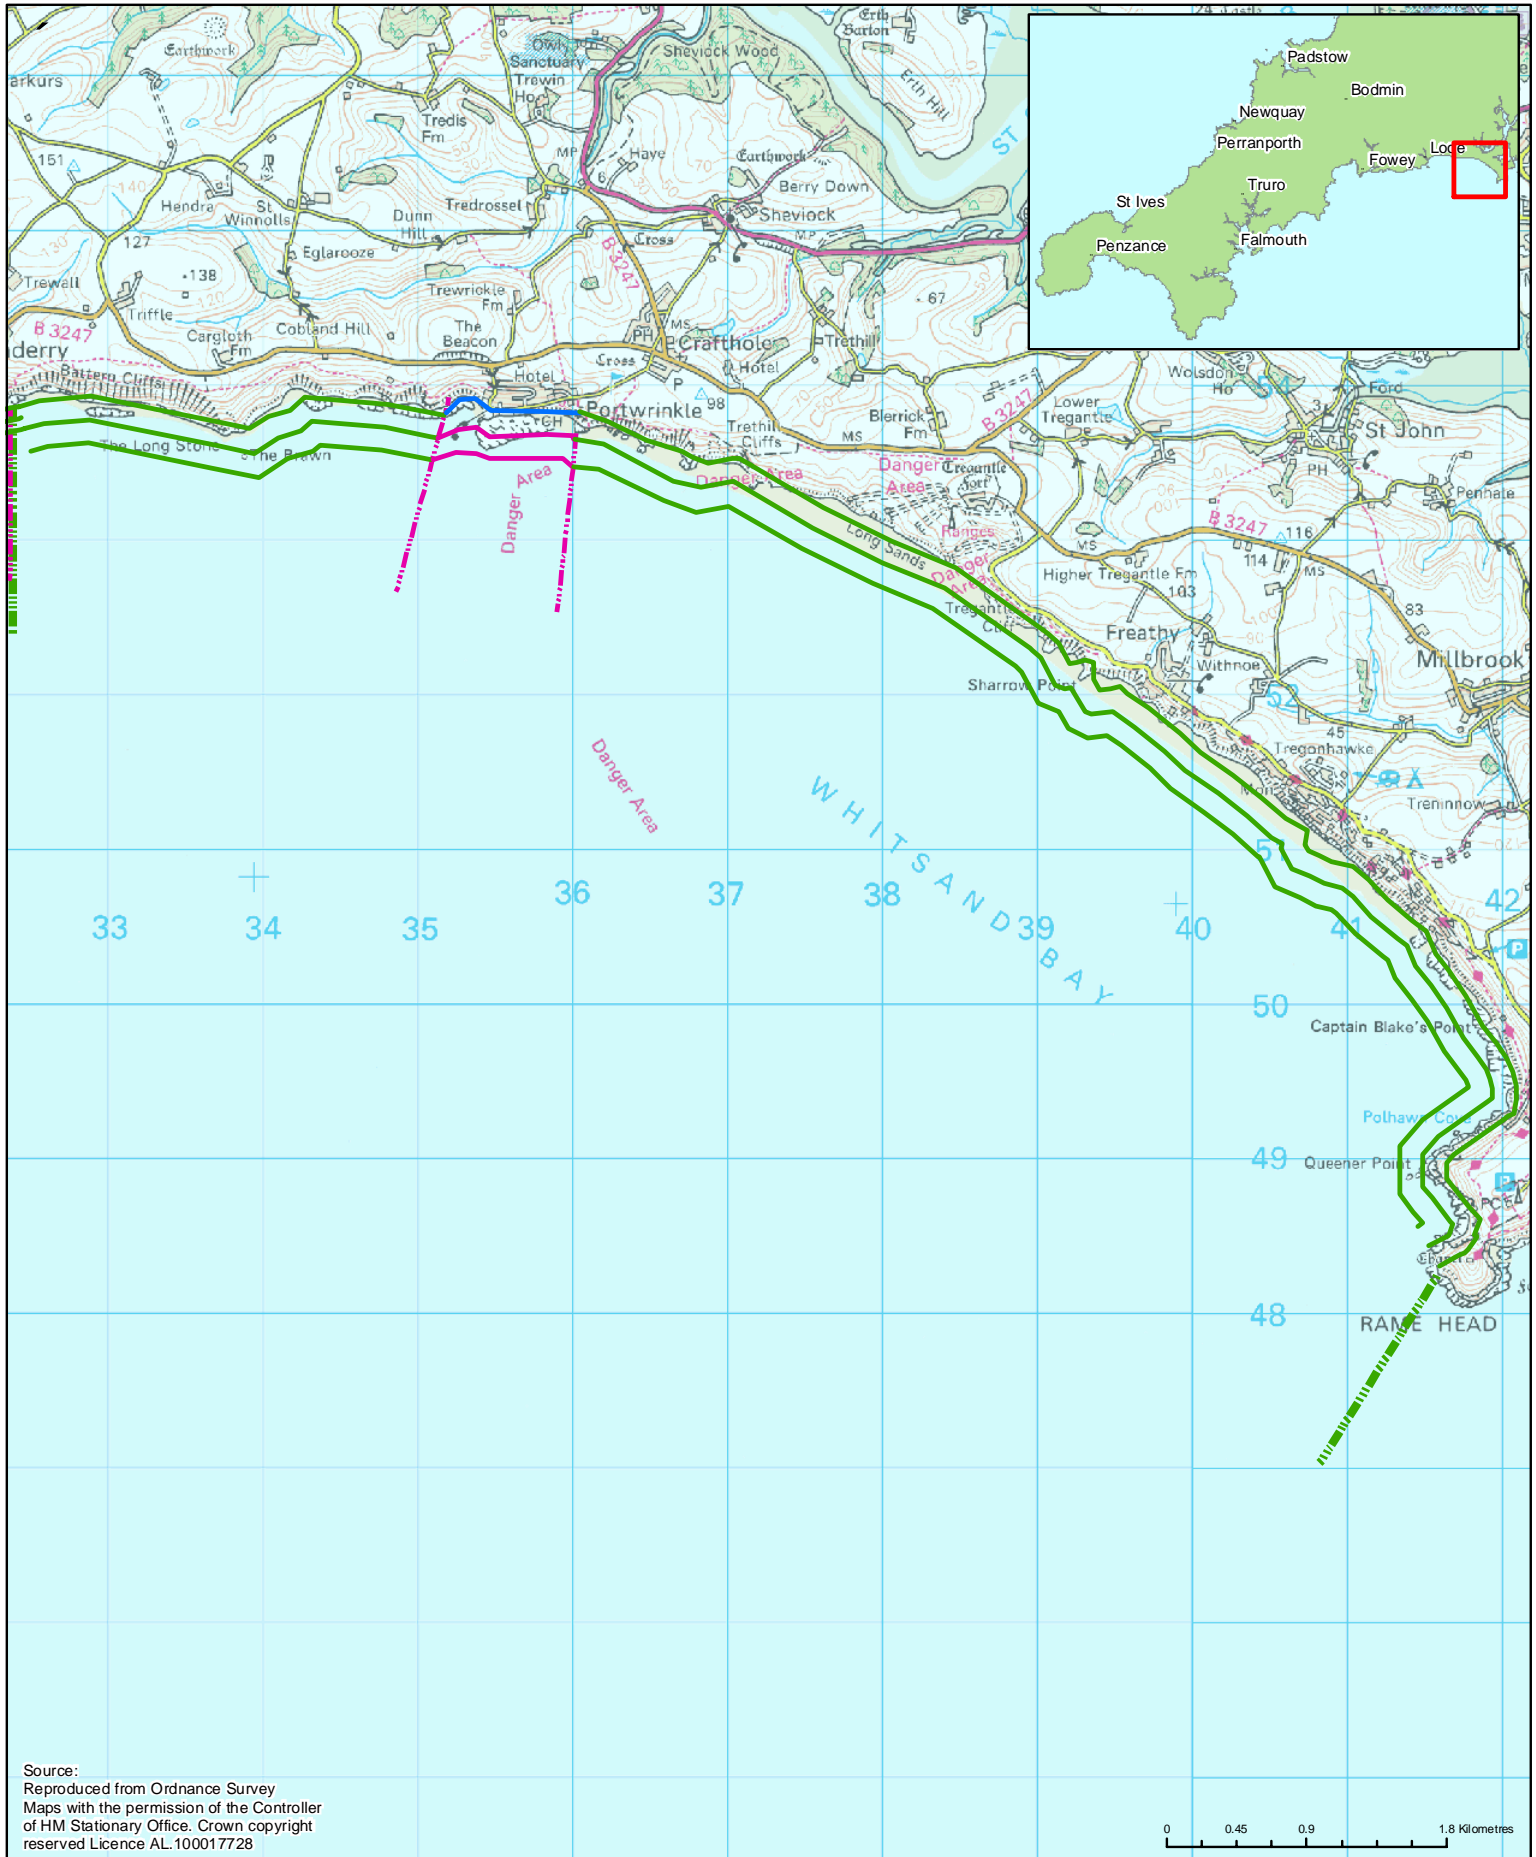

Policy Development Zone 1 - Rame Head to Pencarrow Head

Management Area 1 - Whitsand Bay to Downderry

Source:
 Reproduced from Ordnance Survey
 Maps with the permission of the Controller
 of HM Stationary Office. Crown copyright
 reserved Licence AL100017728

Key	
	Management Areas Policy
	Policy Units
	Hold the line
	Managed realignment
	No active intervention
	Advance the line

Cornwall & Isles of Scilly
 Shoreline Management Plan Review

 CORNWALL COUNCIL	 Cornwall and the Isles of Scilly Coastal Advisory Group www.cscag.org	 ROYAL MASKONING
----------------------	--	---------------------