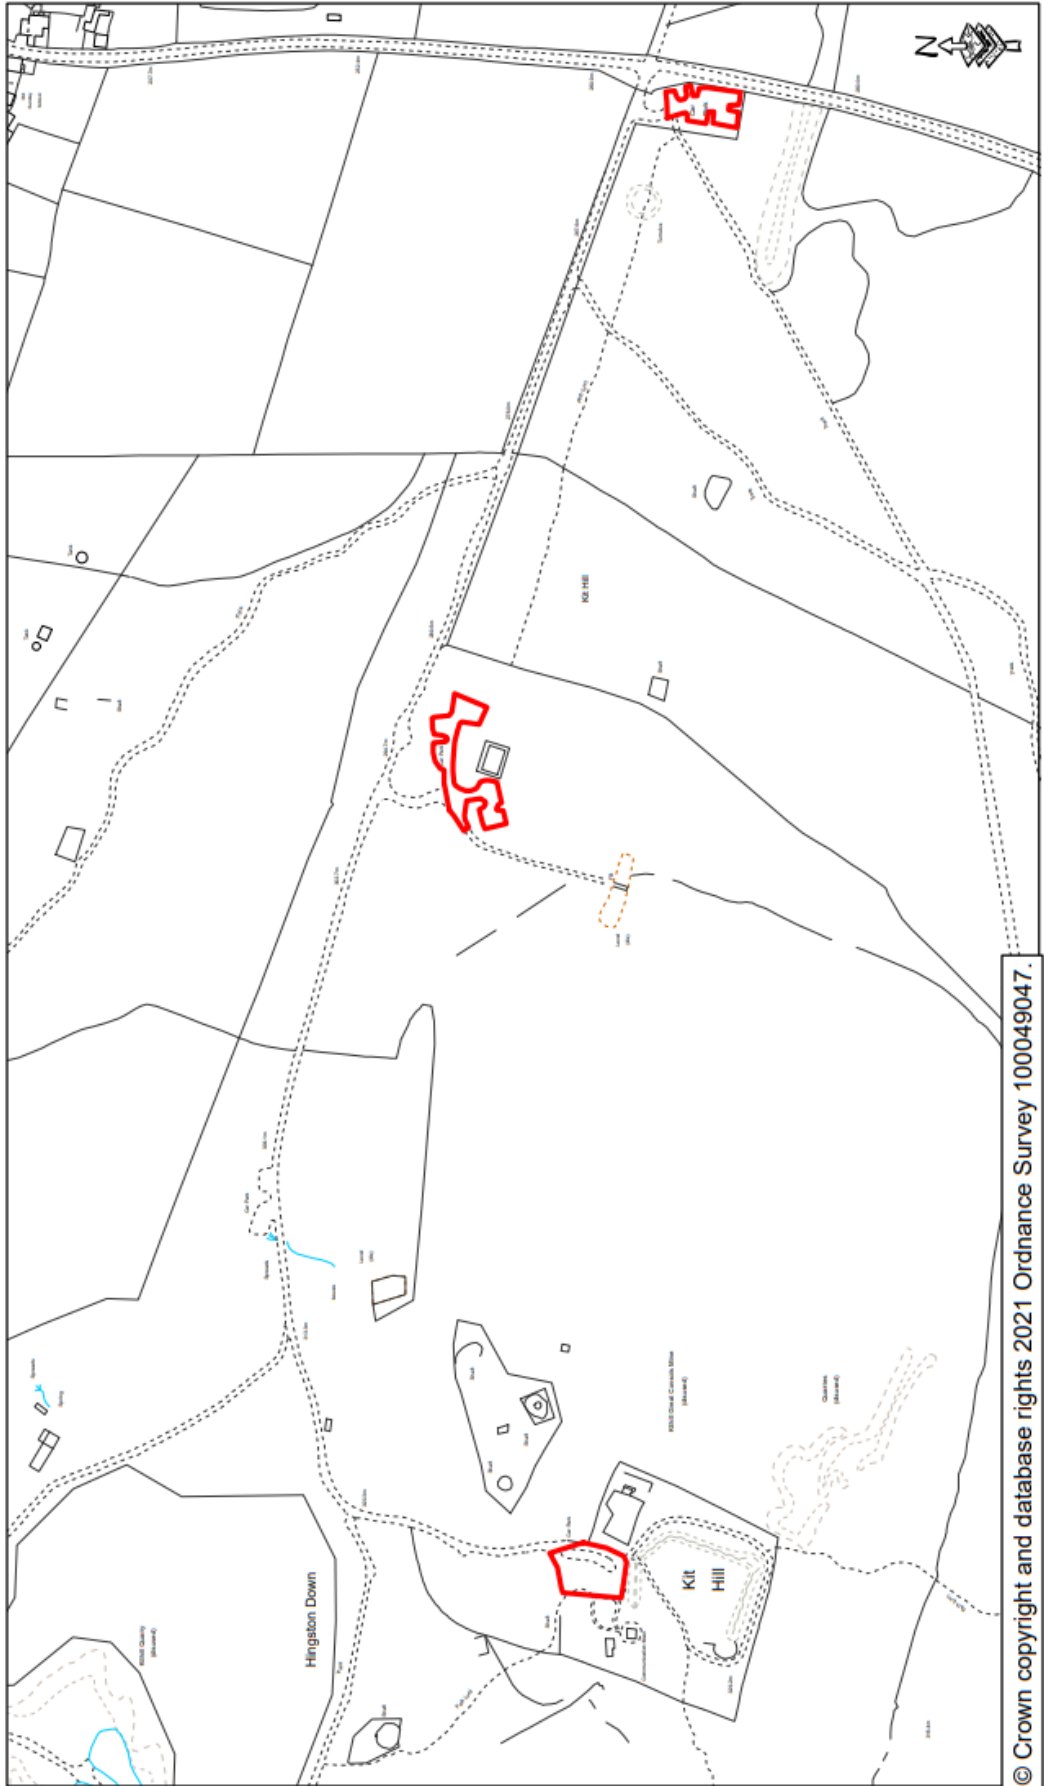

Kit Hill

Scale 1:3,500 Paper Size: A4

© Crown copyright and database rights 2021 Ordnance Survey 100049047.

Disclaimers

The Particulars are provided as a guide only. The accuracy is not guaranteed and they should not be relied upon for any purpose. They do not form part of any contract. PH7