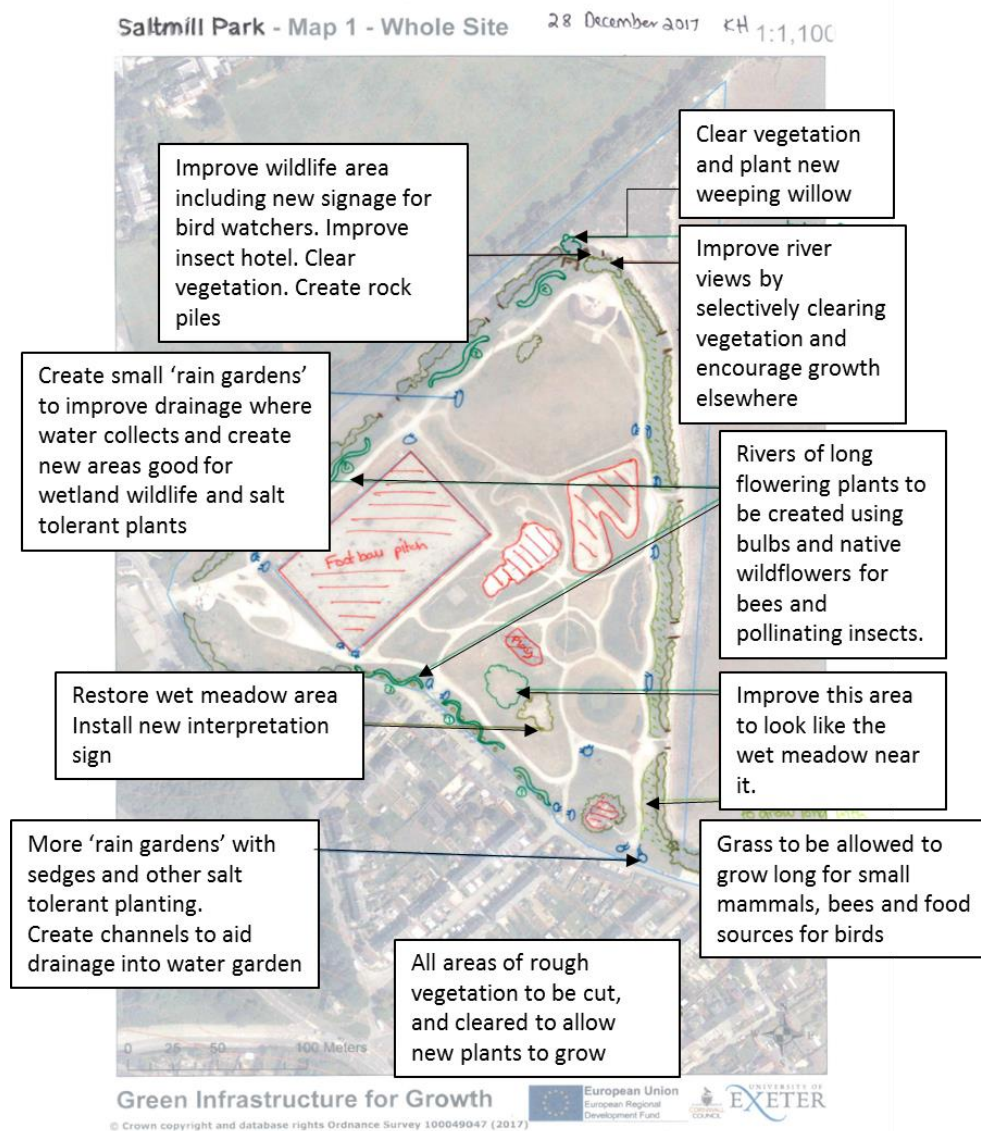

Cornwall's parks and sports fields – do you use them and what do you think?

SALTMILL PARK, SALTASH

Thank you very much to everyone who commented on the changes we are planning for Saltmill Park. We delivered 70 questionnaires for comments to local houses and visited the park three times in spring 2018 when six questionnaires were given out to park users. We had 18 people who live near or use the park respond to our questionnaires and about 40 people came and looked at the plans at our consultation in Warfelton Sports Field!

The original design for the site is here –

Of the eighteen people who replied to the questionnaire:

Overall **72%** of people agreed that the site would look better following the suggested changes.

61 % thought the changes would make the site better for wildlife.