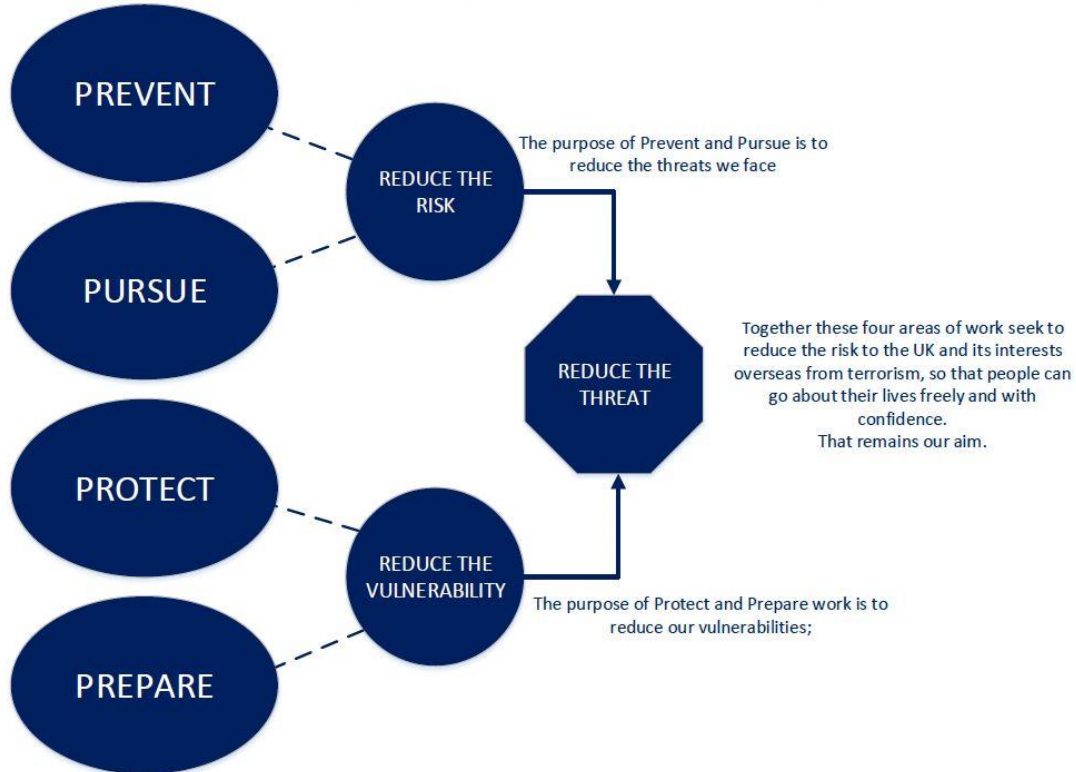

Devon & Cornwall Police

What is Prevent ?

Devon & Cornwall Police

MECHANICS OF THE CONTEST STRATEGY

Devon & Cornwall Police

- Safeguarding people vulnerable to extremist messages
- Any faith, ethnicity or culture.
- Works with sectors and institutions where there are risks of radicalisation and extremism.
- Early intervention and diversion opportunities.
- Work with a wide range of partners, other agencies and families.

Devon & Cornwall Police

Type of issues Referred

Devon & Cornwall Police

- Grievance against an individual, group, or organisation.
- Extremist views on religion, race and immigration.
- Refusing to acknowledge diversity of views.
- Potential for violence and use of weapons.
- Hero Worship of extremist speakers.