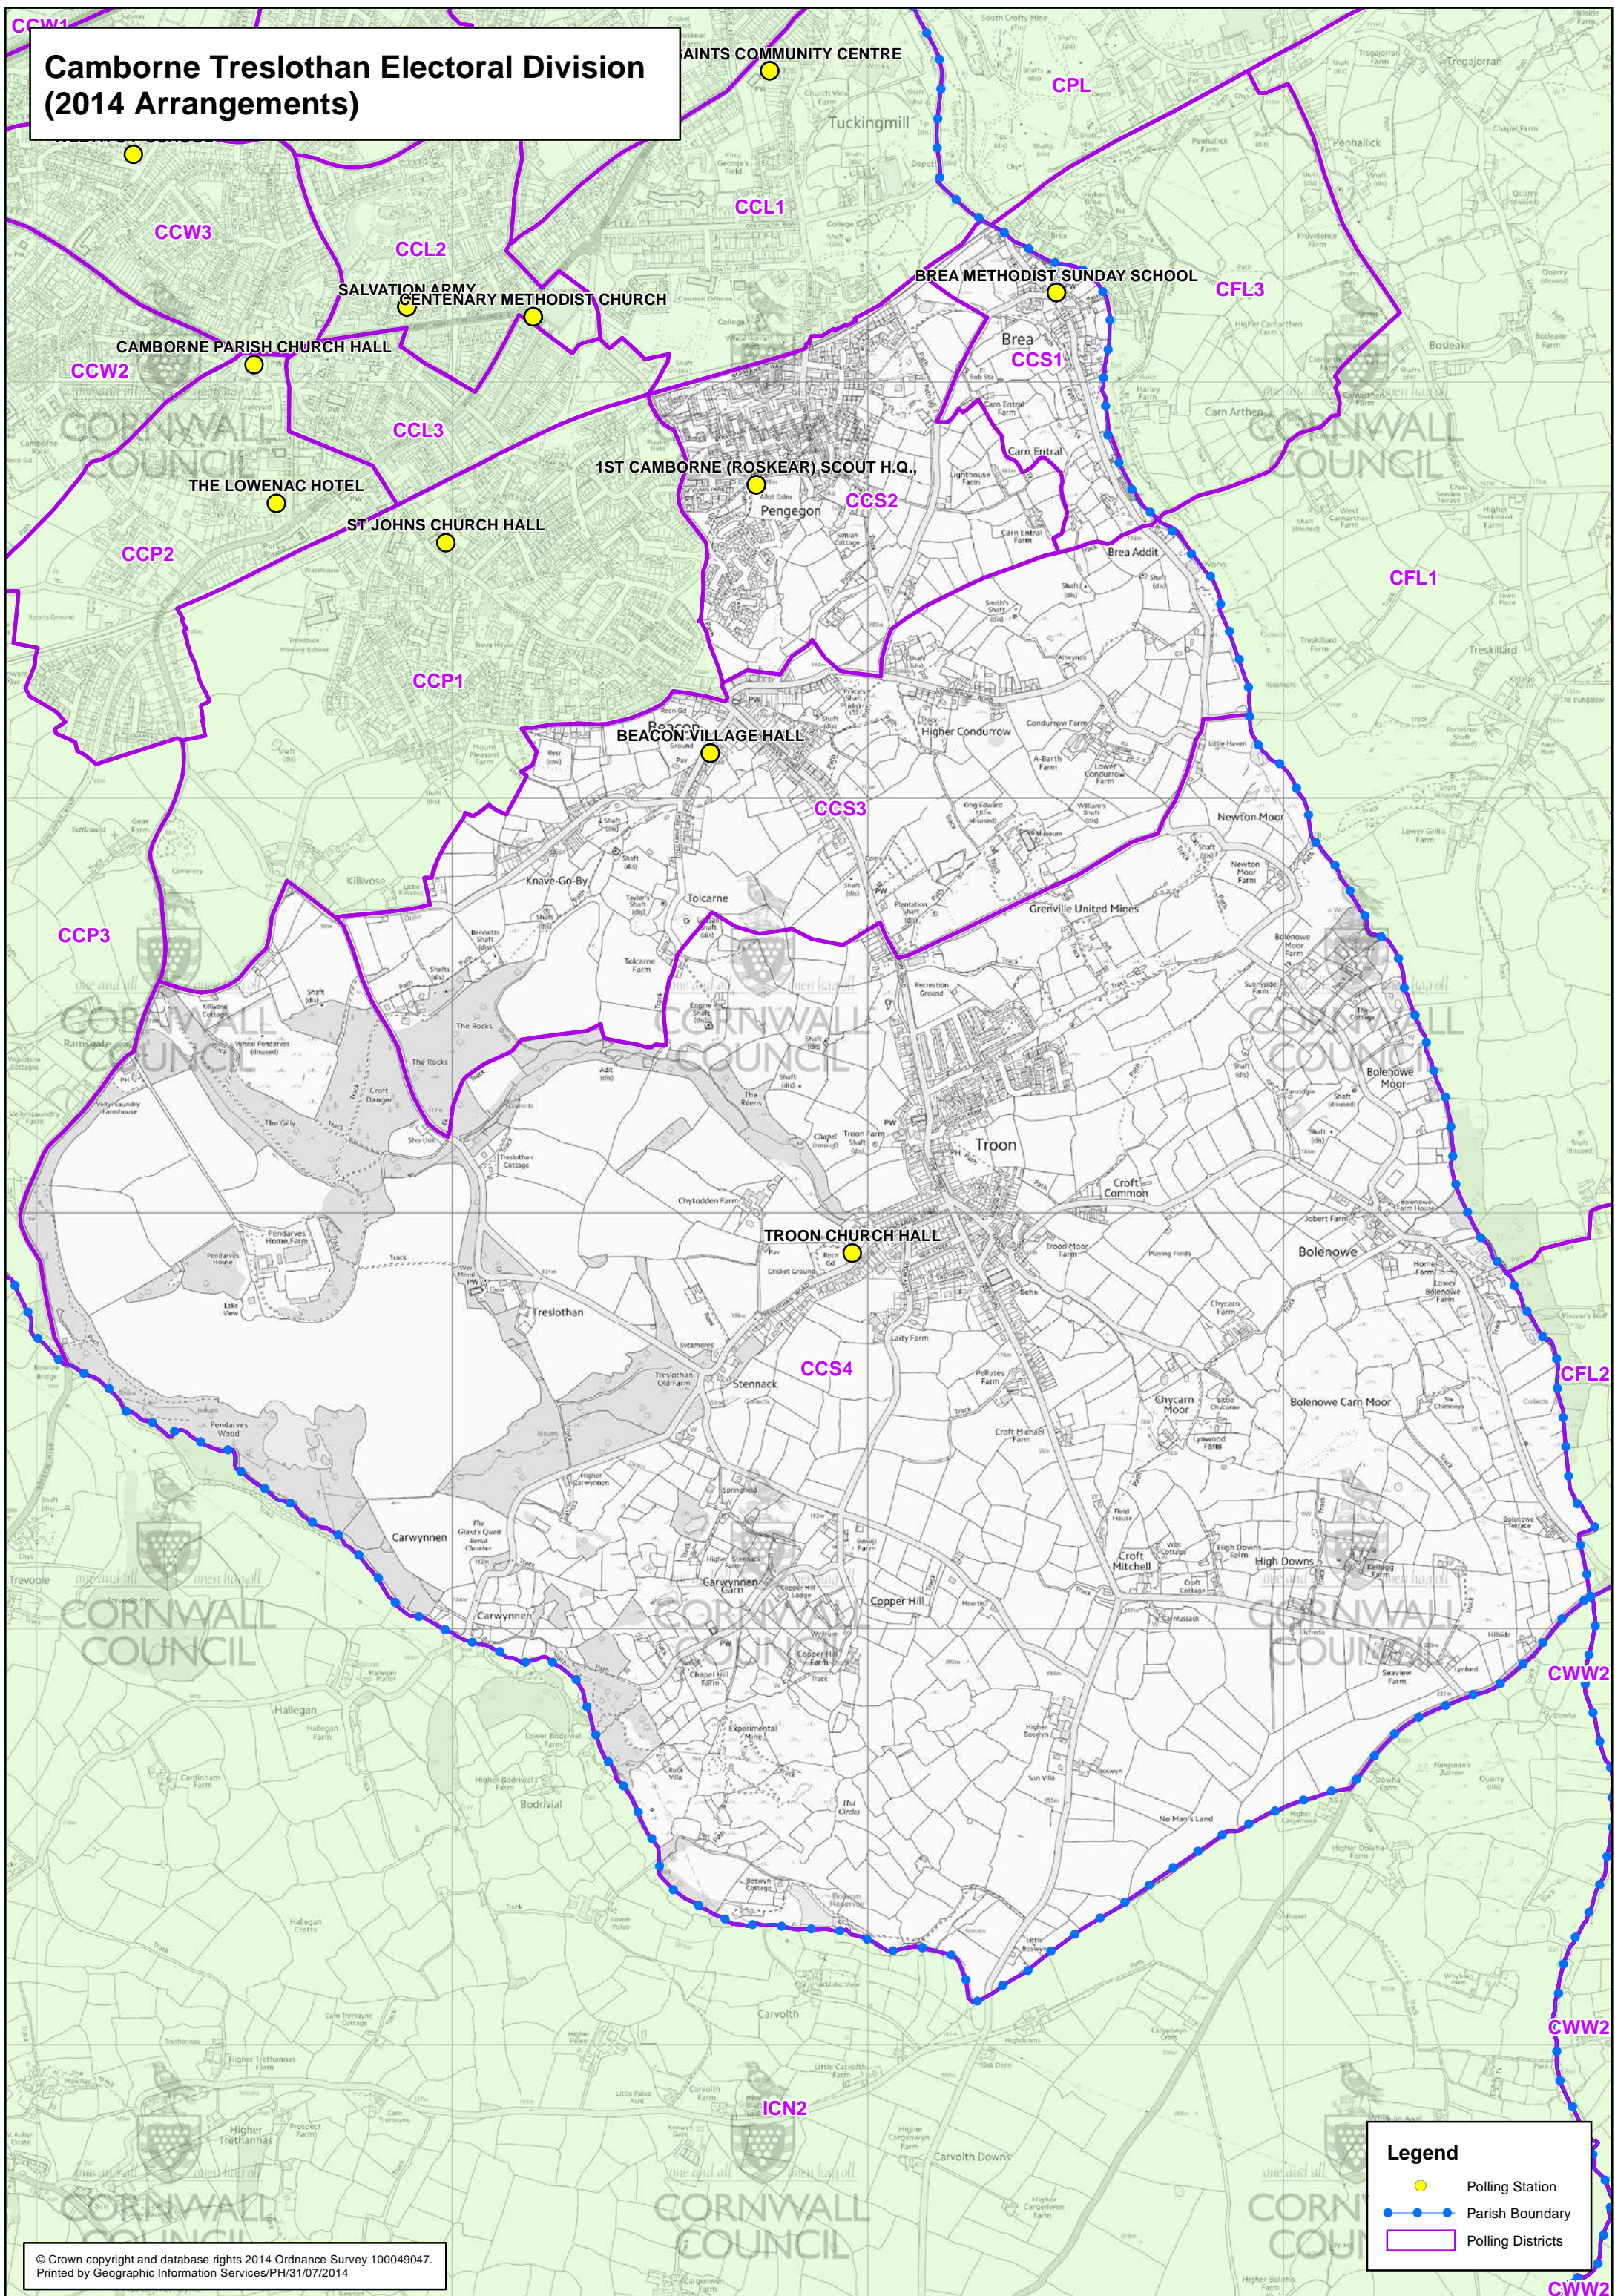

Camborne Treslothan Electoral Division (2014 Arrangements)

Legend

- Polling Station
- Parish Boundary
- Polling Districts