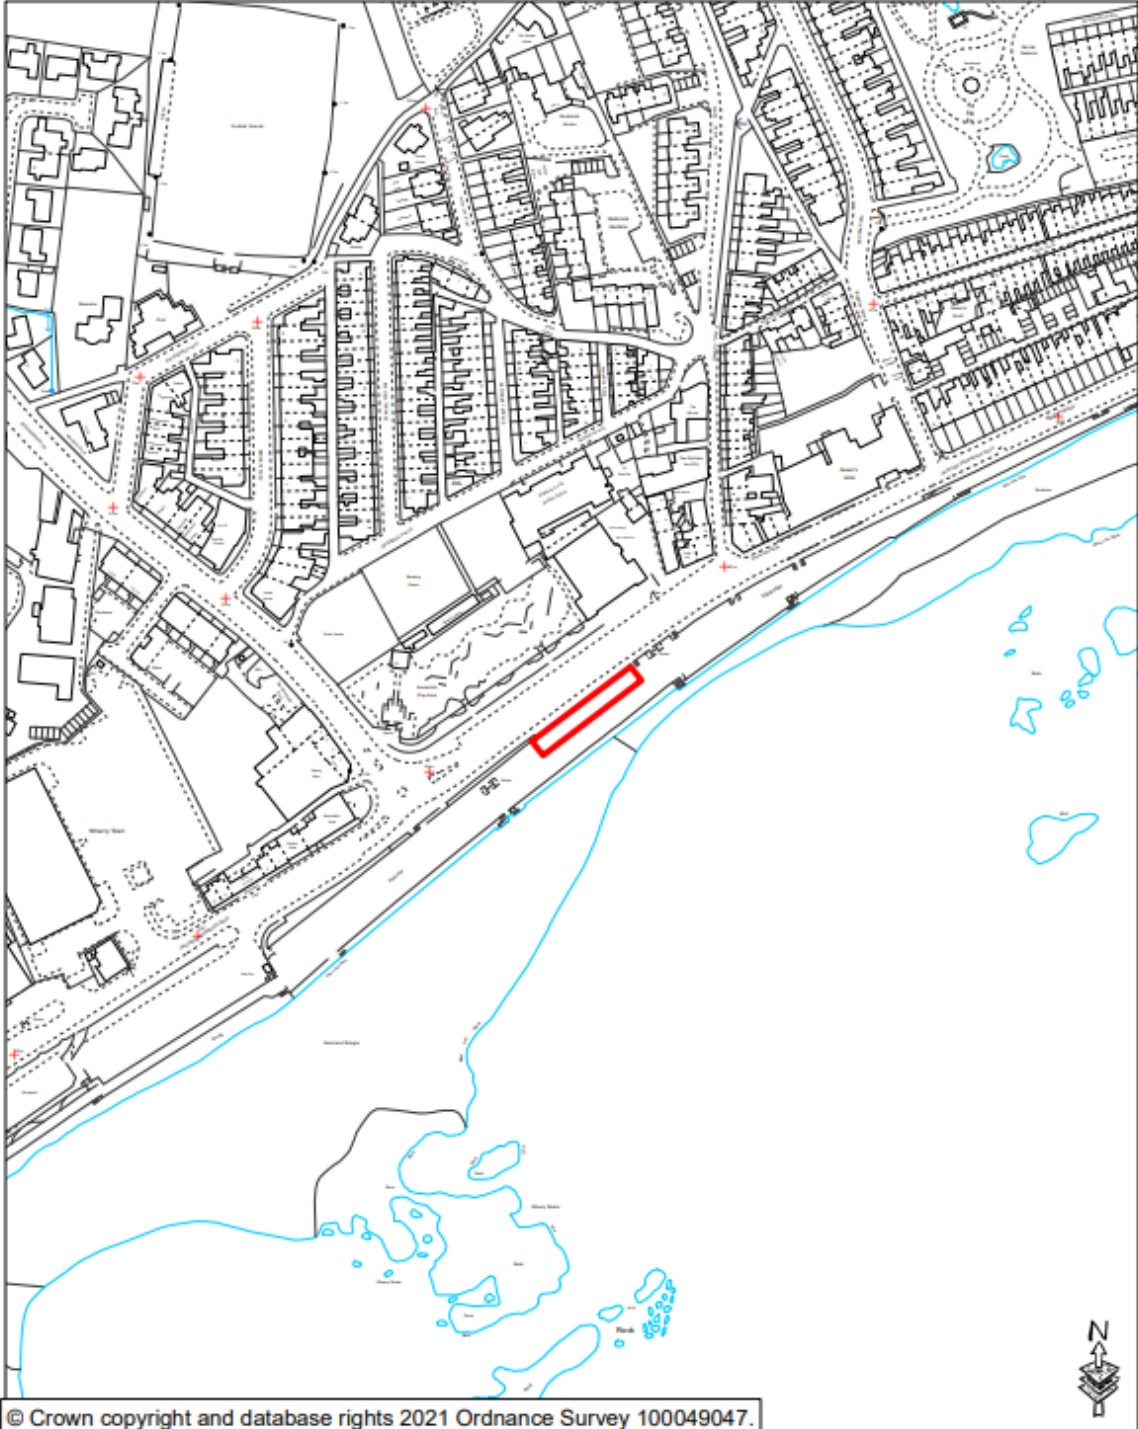

Penzance Promenade

Scale 1:2,500 Paper Size: A4

Disclaimers

The Particulars are provided as a guide only. The accuracy is not guaranteed and they should not be relied upon for any purpose. They do not form part of any contract.