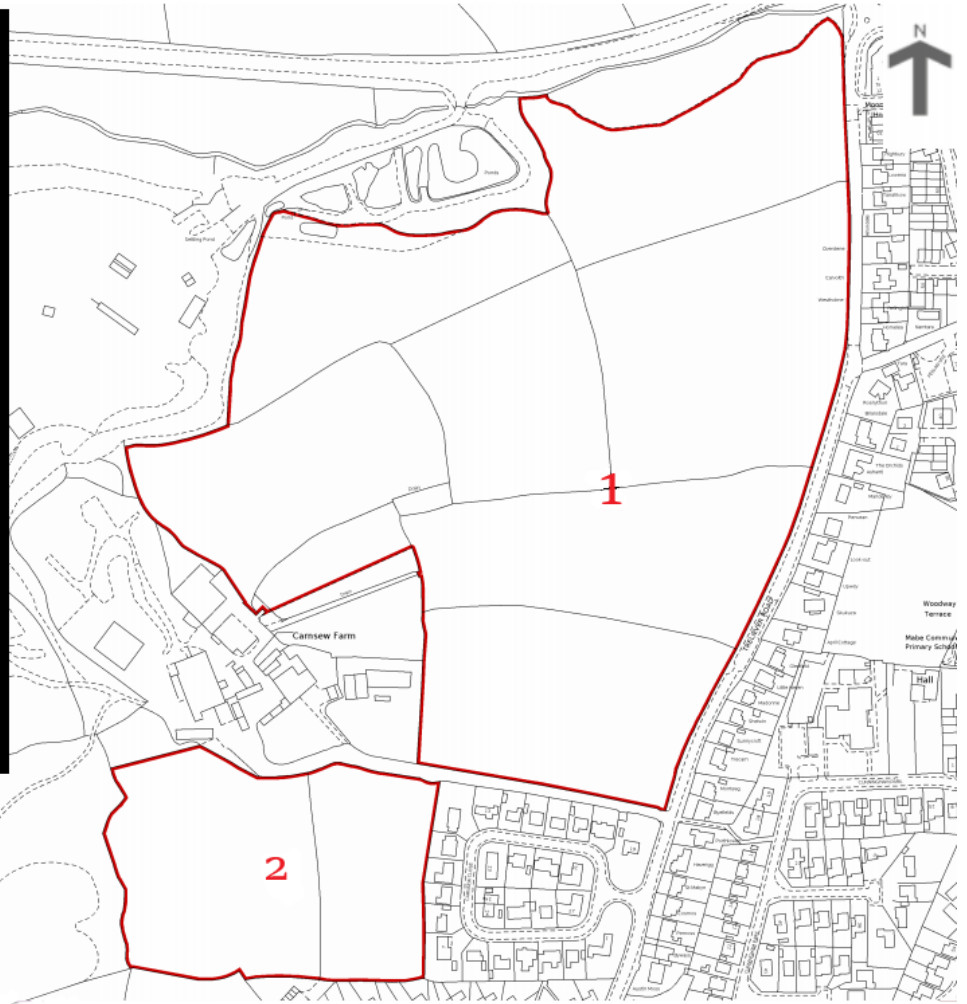

# Land at Carnsew, Mabe

October 2020.

 = Land Boundary

 = Footpath 217/18

**1** = Grid Ref SW764345

**2** = Grid Ref SW762342

**3** = Grid Ref SW759341

Map showing part of Ordnance Sheet No SW73SE, Mabe, Cornwall.