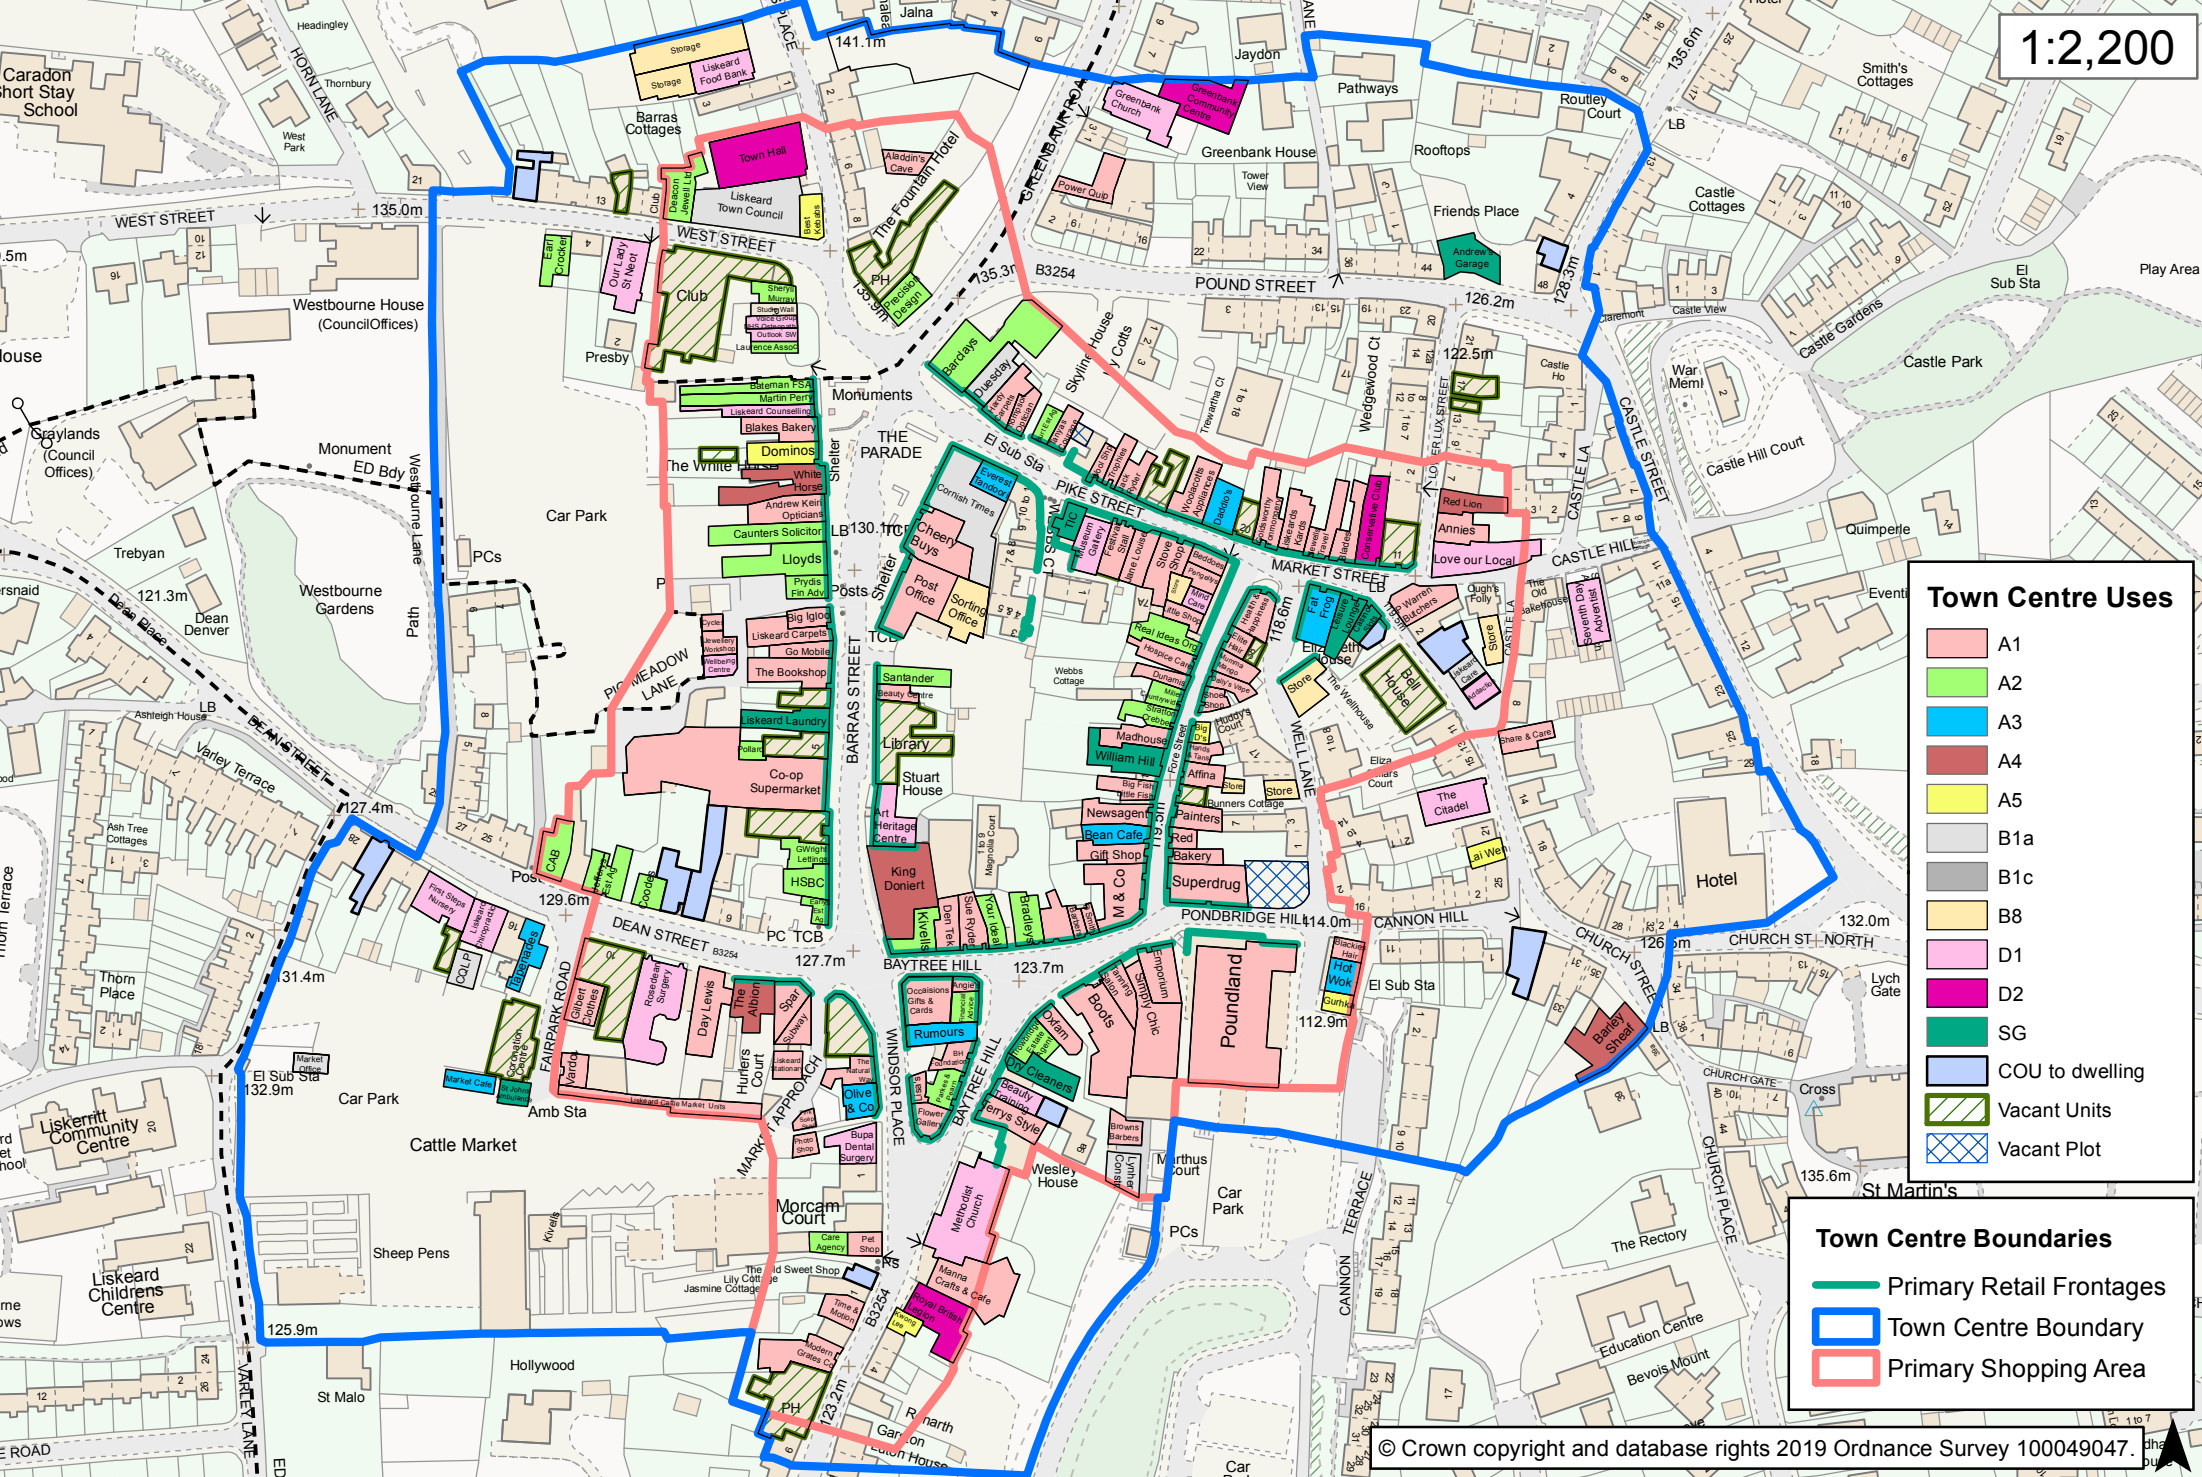

Liskeard Town Centre

June 2019

1:2,200

Town Centre Uses

- A1
- A2
- A3
- A4
- A5
- B1a
- B1c
- B8
- D1
- D2
- SG
- COU to dwelling
- Vacant Units
- Vacant Plot

Town Centre Boundaries

- Primary Retail Frontages
- Town Centre Boundary
- Primary Shopping Area