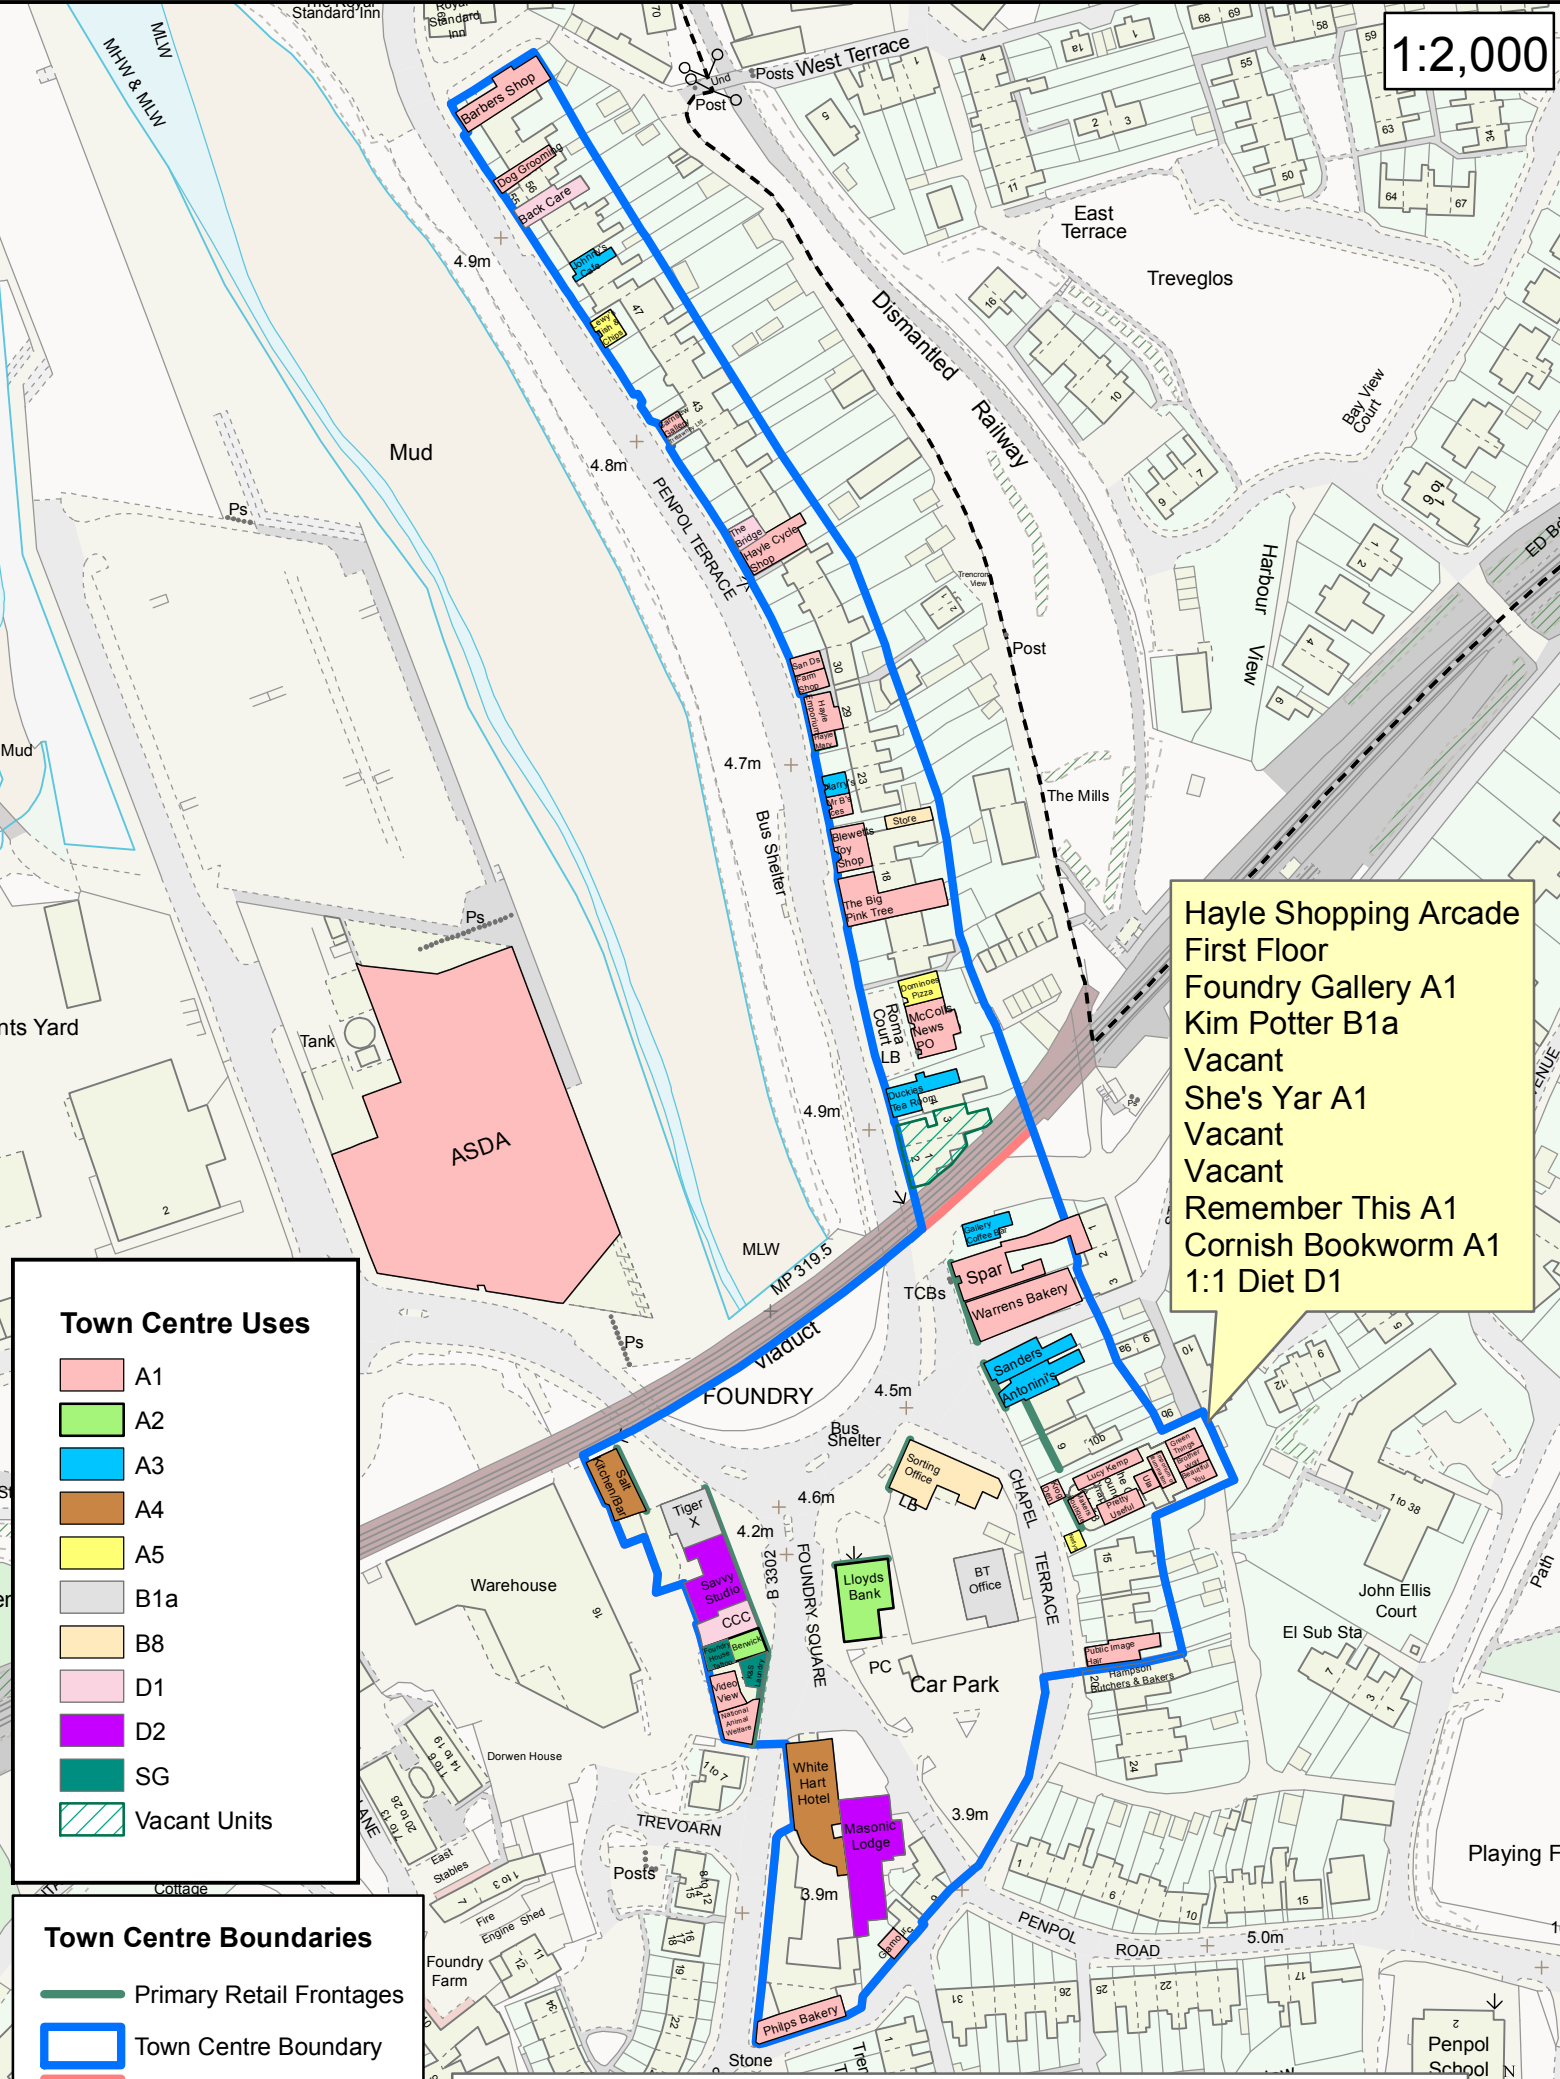

1:2,000

Hayle Shopping Arcade
 First Floor
 Foundry Gallery A1
 Kim Potter B1a
 Vacant
 She's Yar A1
 Vacant
 Vacant
 Remember This A1
 Cornish Bookworm A1
 1:1 Diet D1

Town Centre Uses

- A1
- A2
- A3
- A4
- A5
- B1a
- B8
- D1
- D2
- SG
- Vacant Units

Town Centre Boundaries

- Primary Retail Frontages
- Town Centre Boundary
- Primary Shopping Area