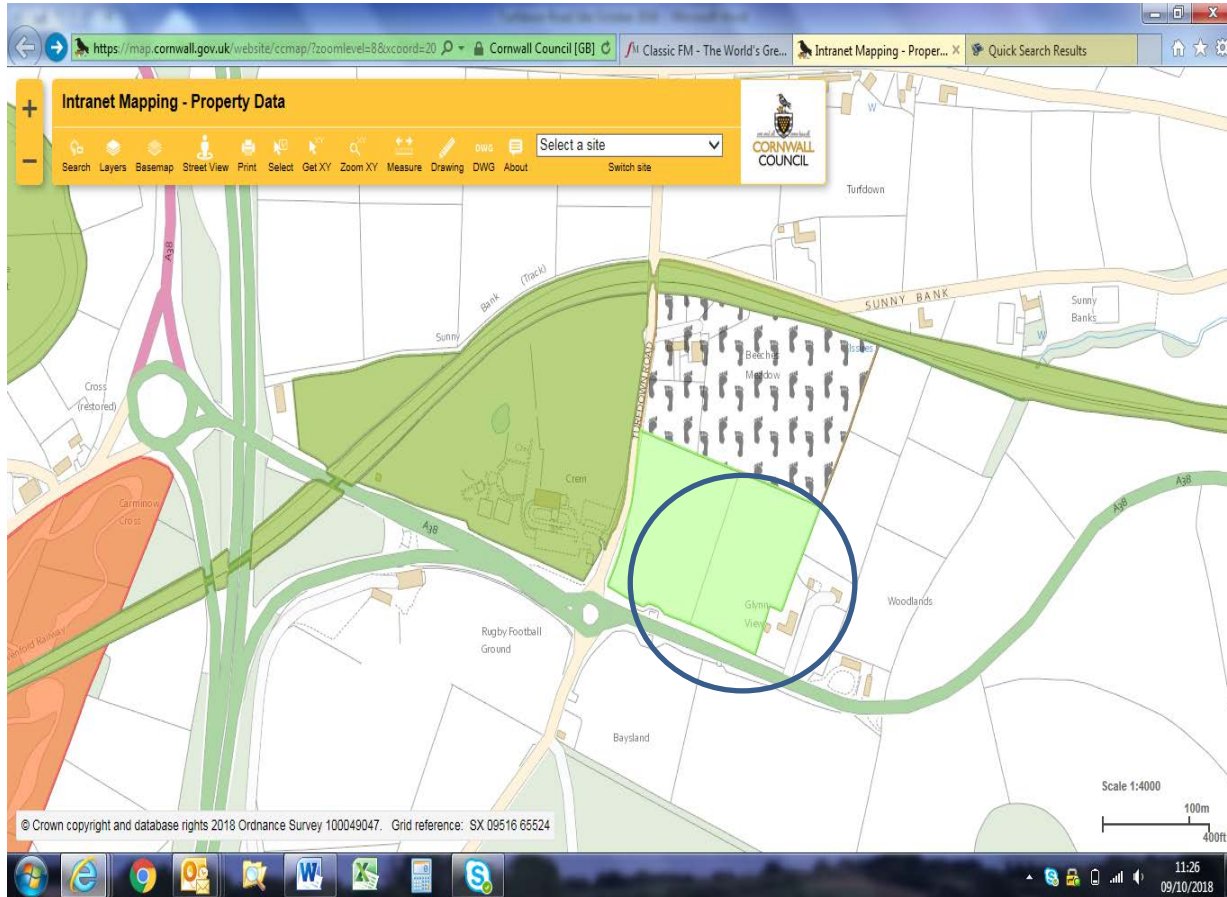

Proposed SEMH school Cornwall – Section D site details

Land at Turfdown Road, Bodmin, PL30 4AP

Turfdown Road Site, Bodmin - location plan

Satellite image of land

The land is accessed by a new roundabout on the A38 which is not shown here but can be seen above. The A30 is approx 450m from the roundabout travelling west.

Site access

The new A38 roundabout leading to the Turfdown Road land which can be seen behind road sign below.

Land viewed from A38