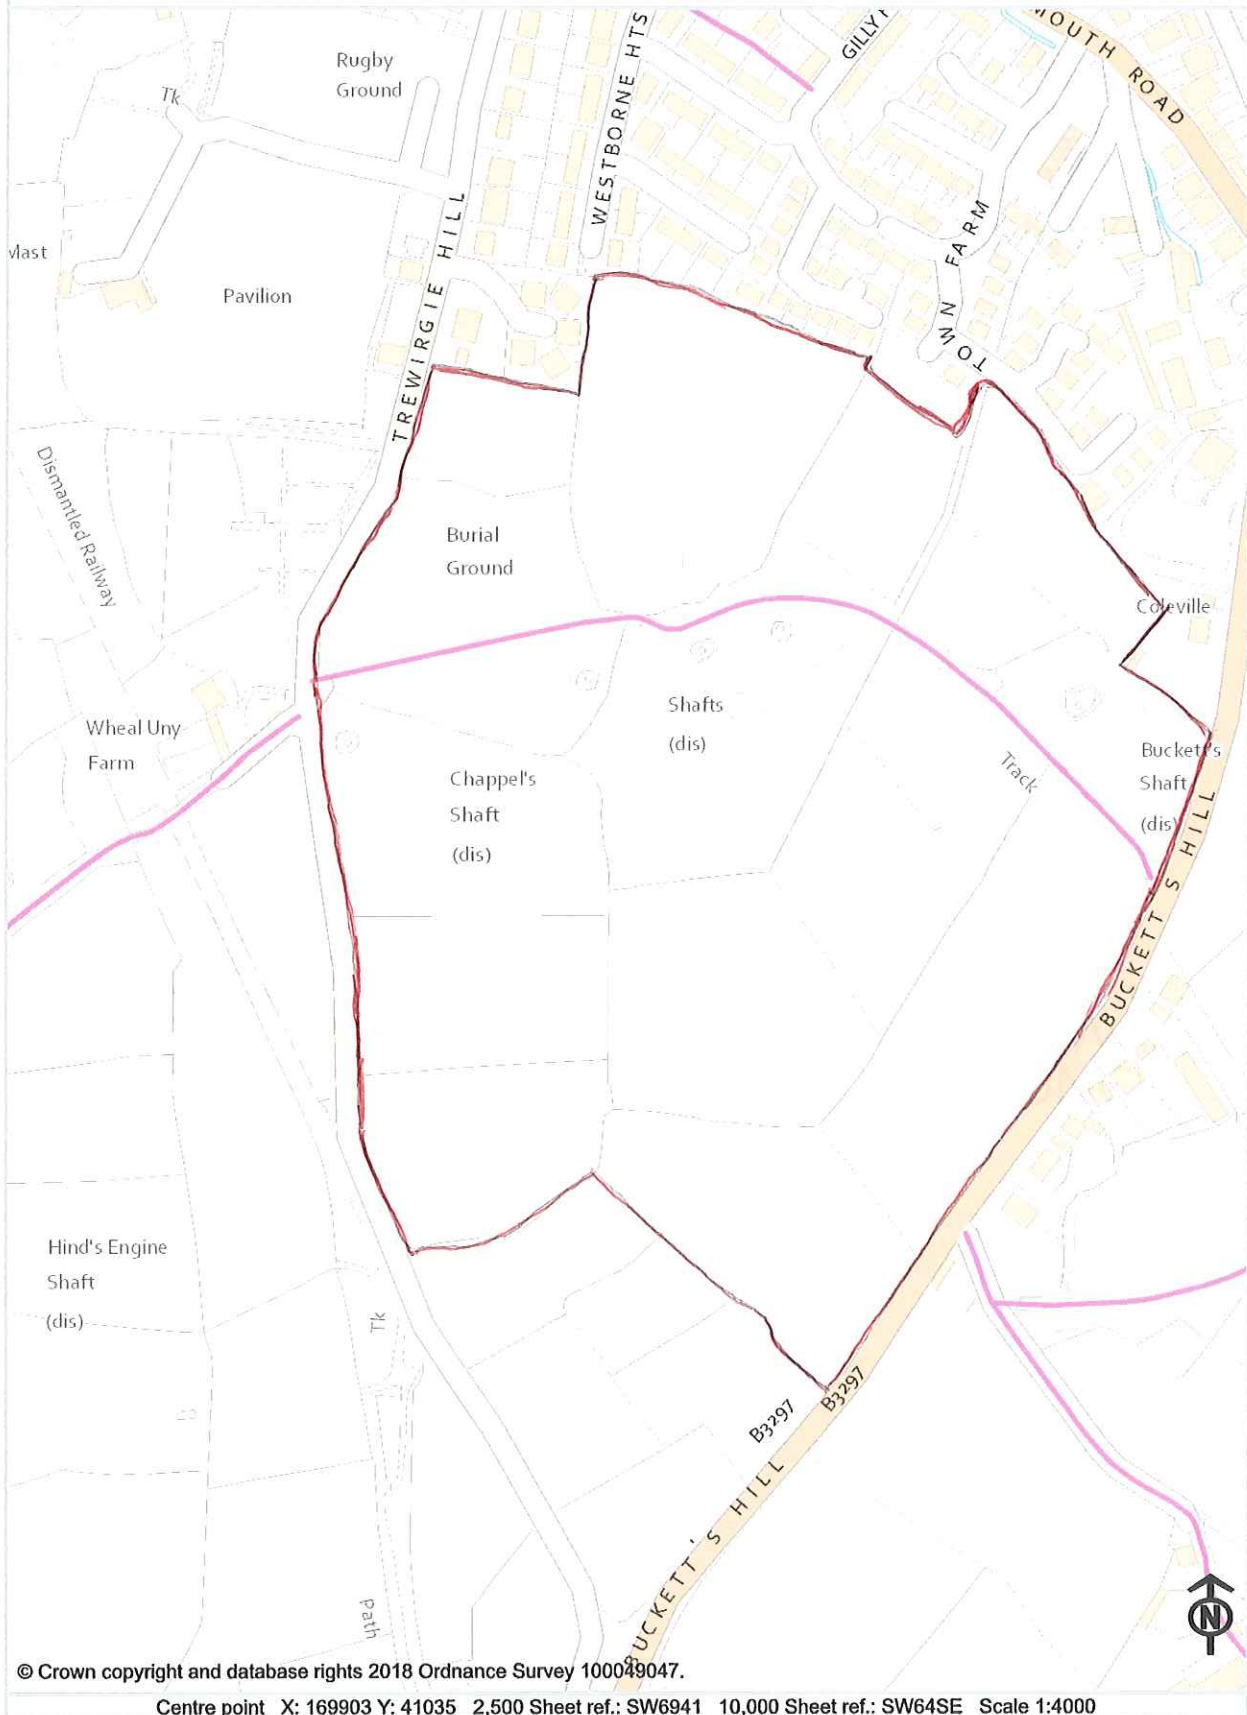

# Footpath Town Farm, Buckets Hill, Redruth

© Crown copyright and database rights 2018 Ordnance Survey 100049047.

Centre point X: 169903 Y: 41035 2,500 Sheet ref.: SW6941 10,000 Sheet ref.: SW64SE Scale 1:4000