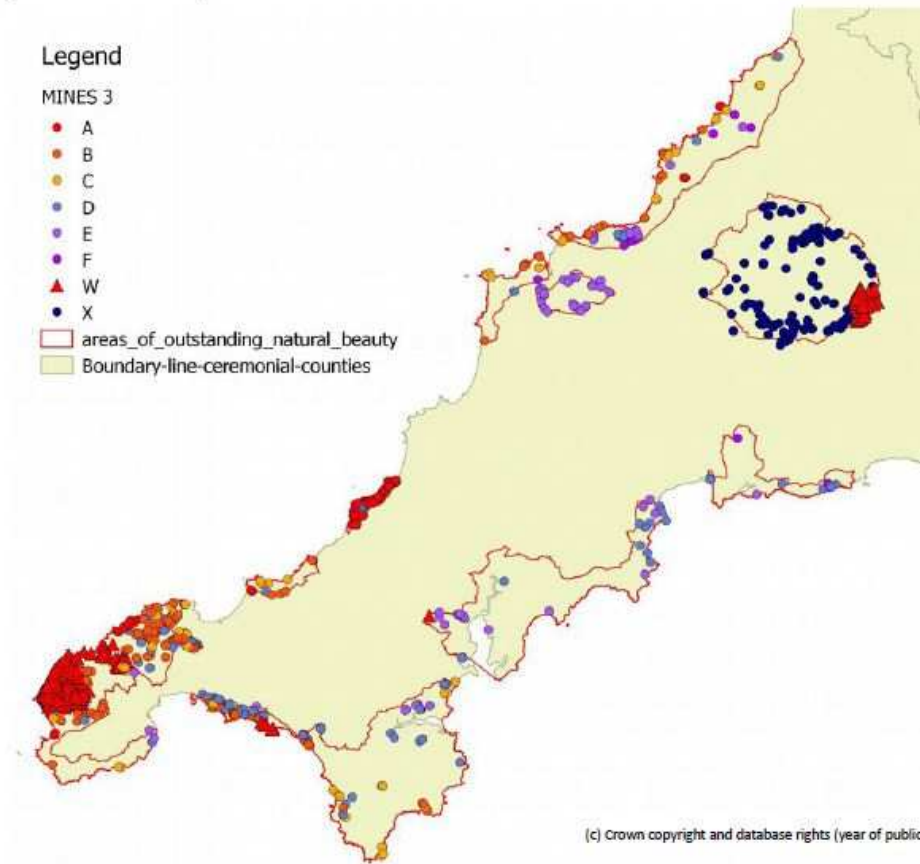

Wheal Buzzy Recap

- The primary legal purpose of our designation is to

‘Conserve and enhance natural beauty’... also to ‘take account of the needs of agriculture, forestry, other rural industries and of the economic and social needs of local communities. Particular regard should be paid to promoting sustainable forms of social and economic development that in themselves conserve and enhance the environment’

Cornwall AONB's Management Plan

- <http://www.cornwall-aonb.gov.uk/management-plan/>

What is a Solitary Bee

- Two main groups of Bees in the UK
 - Social

- Solitary

- The Cornwall AONB is nationally important for its solitary bees
- The number of sites has declined massively during the last 25 years
- Solitary bee populations are particularly concentrated around former mining and industrial sites Duchy wide, and these areas are the main focus of the project

Our Target Areas

Fig 2. Key mine sites for bee pollinators within the AONB

- West Penwith
- Godrevy Head
- St Agnes
- Marazion – Porthleven
- Trevoze & Pentire Head
- Boscastle, Tintagel

What we are currently Undertaking