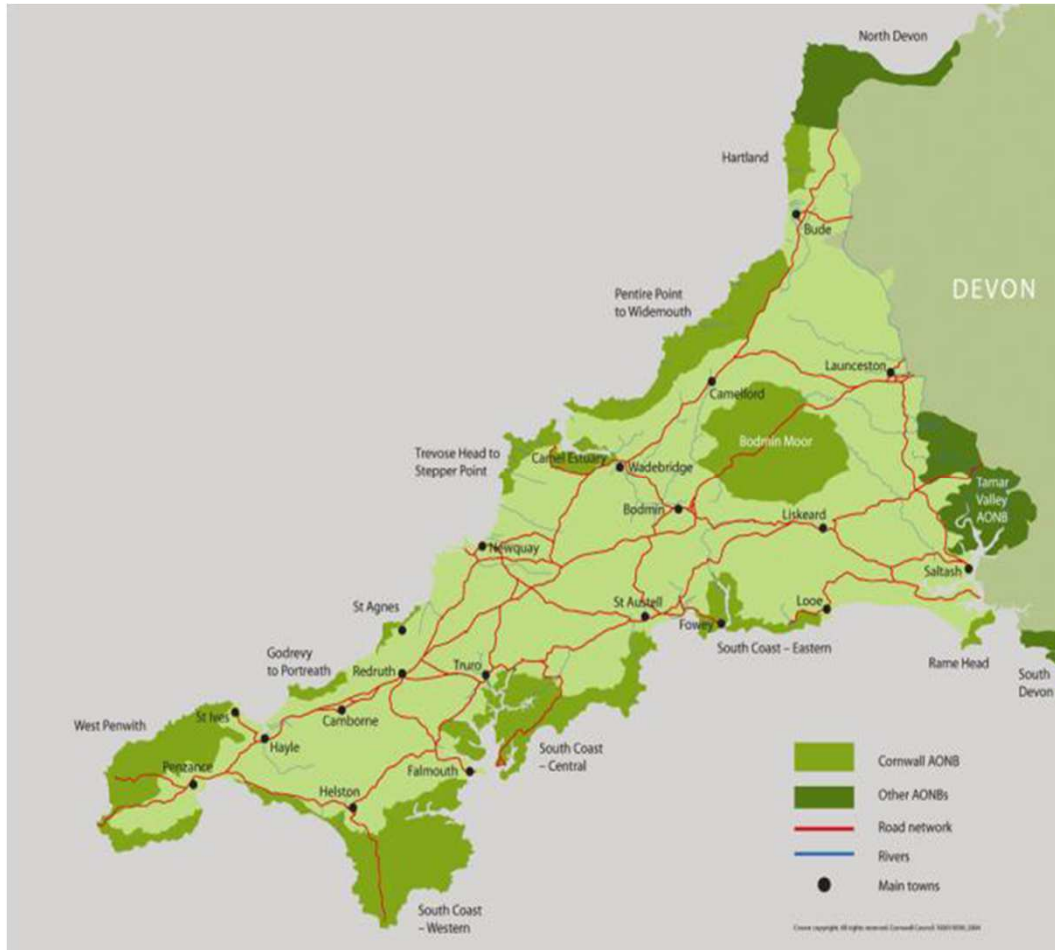

Cornwall Area of Outstanding Natural beauty (AONB)

Over 30% of Cornwall is designated as an AONB – a nationally important designation, equal to that of a National Park