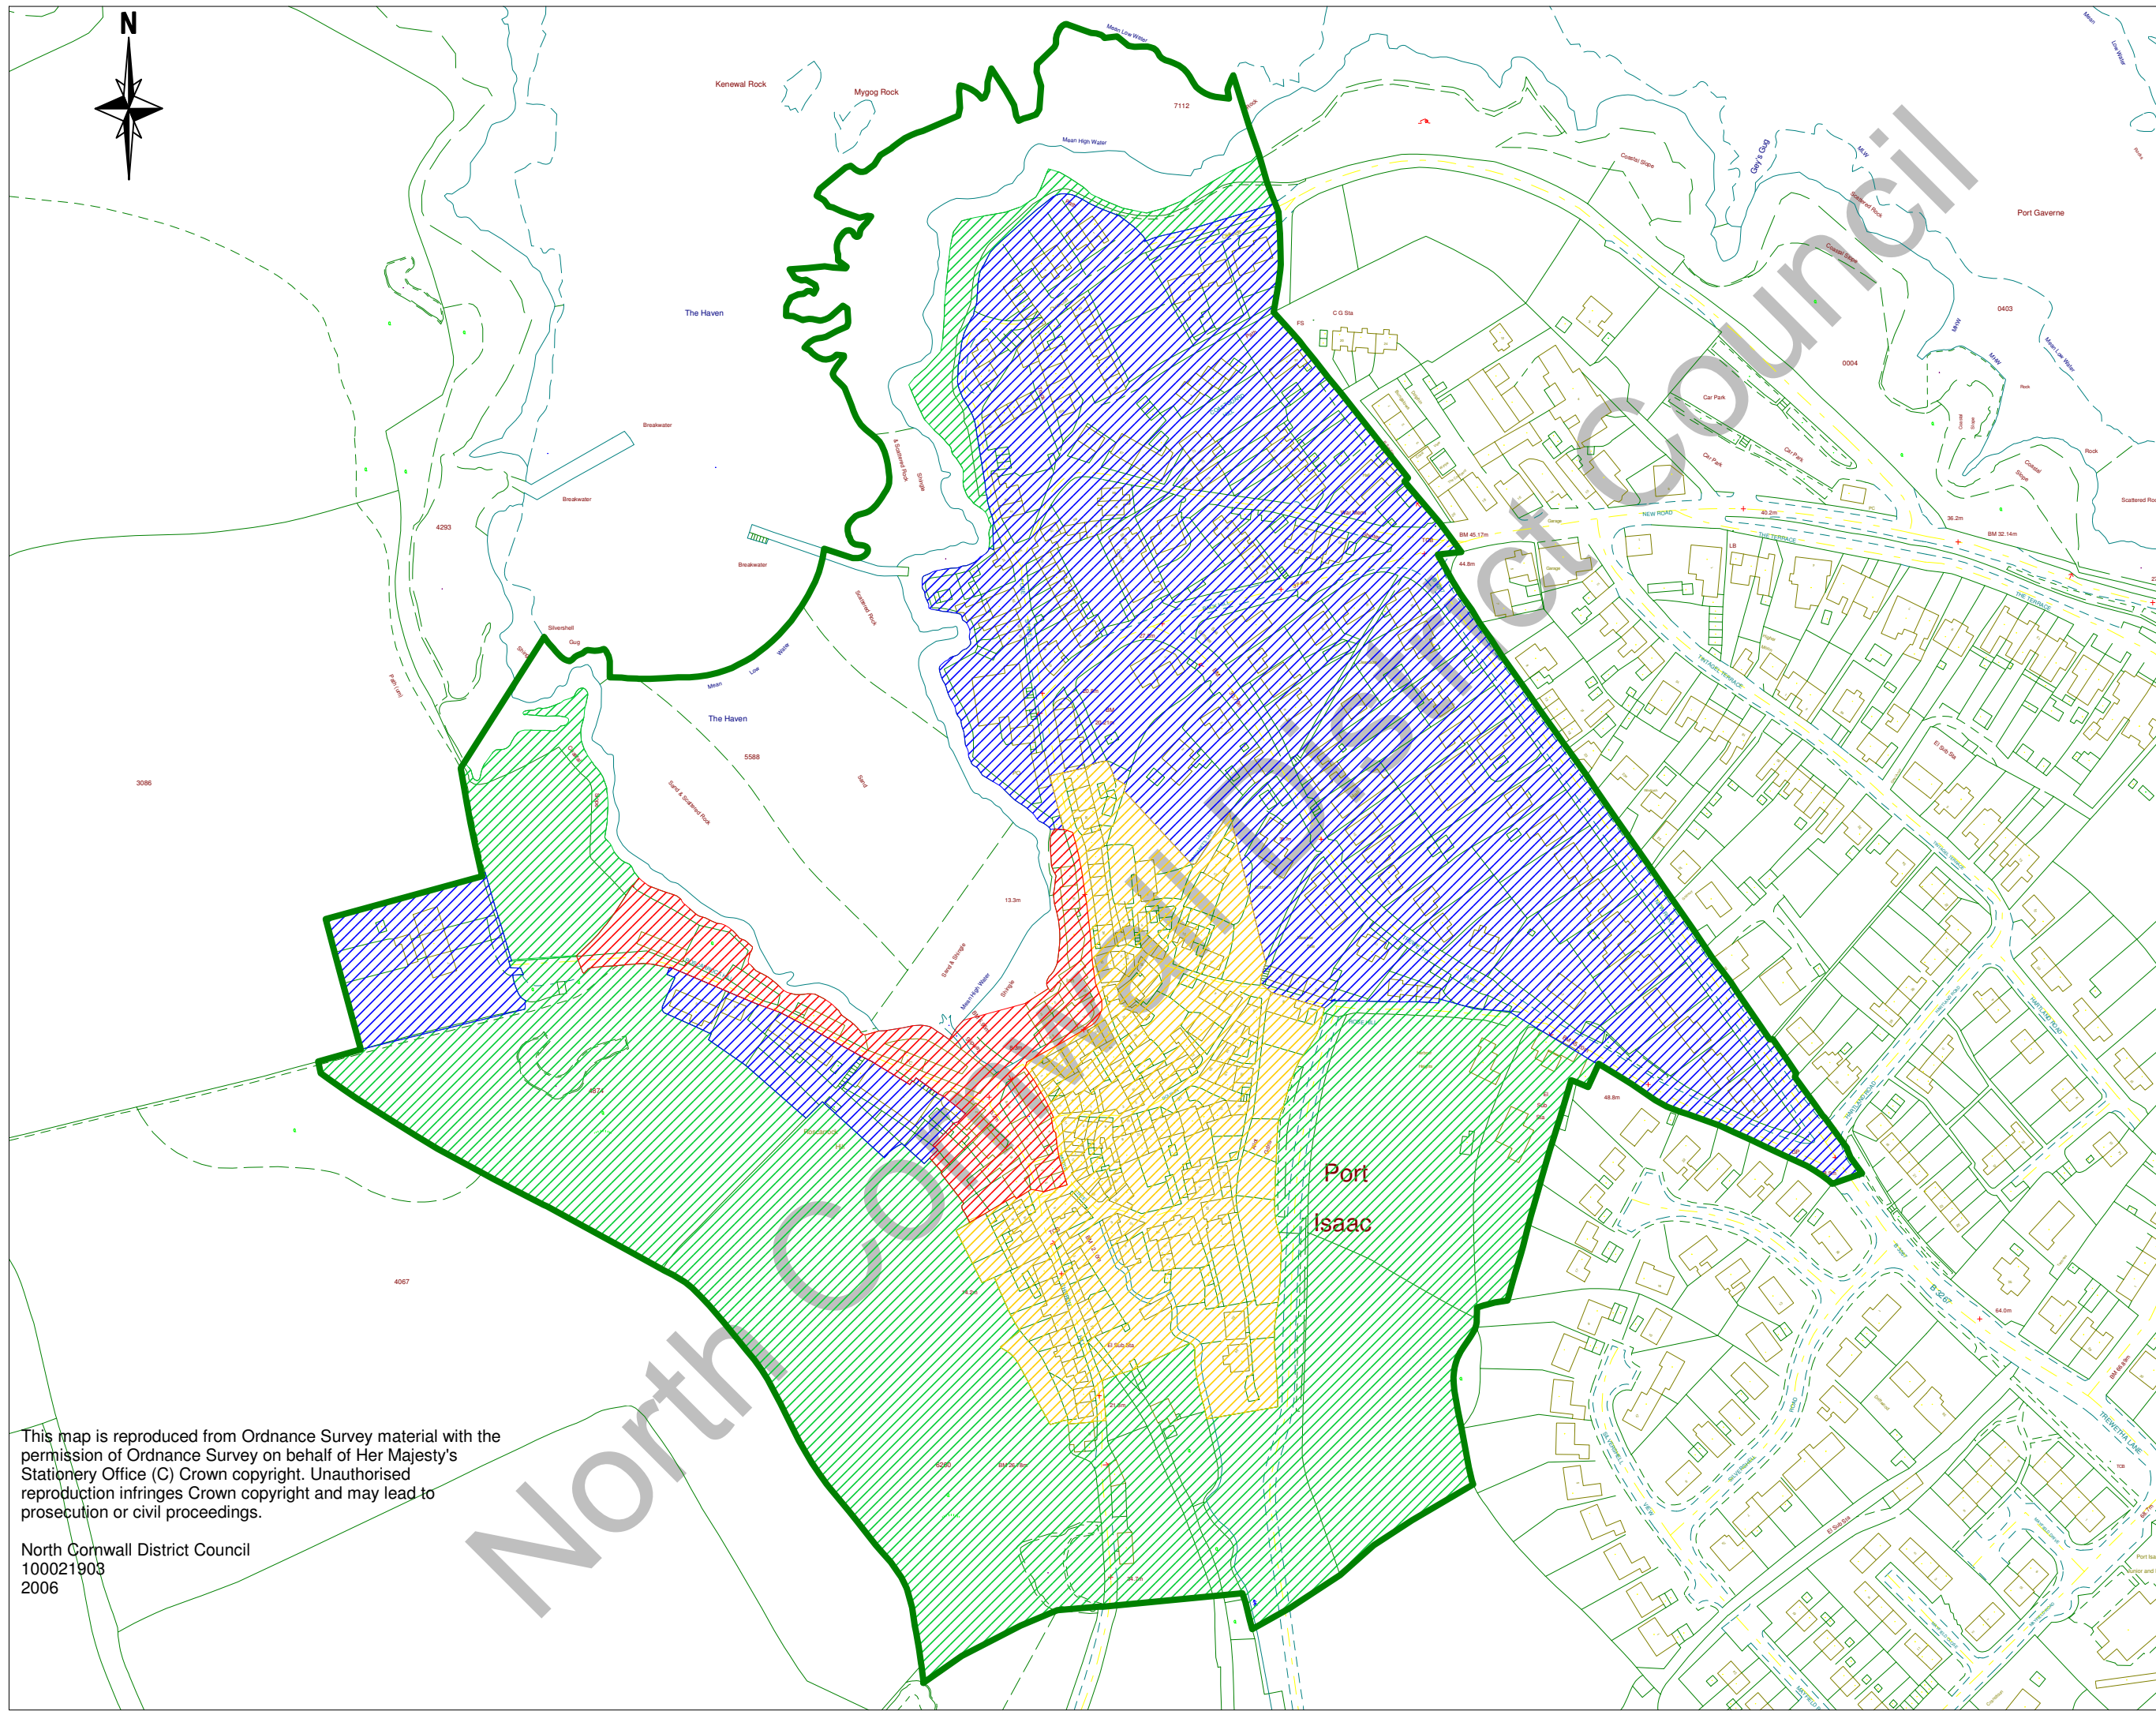

**NORTH CORNWALL  
DISTRICT COUNCIL**

### Port Isaac Character Areas

**KEY**

-  Harbour
-  Old Town/Commercial Core
-  Nineteenth Century Expansion
-  Green Setting
-  Conservation Area

This map is reproduced from Ordnance Survey material with the permission of Ordnance Survey on behalf of Her Majesty's Stationery Office (C) Crown copyright. Unauthorised reproduction infringes Crown copyright and may lead to prosecution or civil proceedings.

North Cornwall District Council  
100021903  
2006

1:2300

SW9980NE

07/03/2007