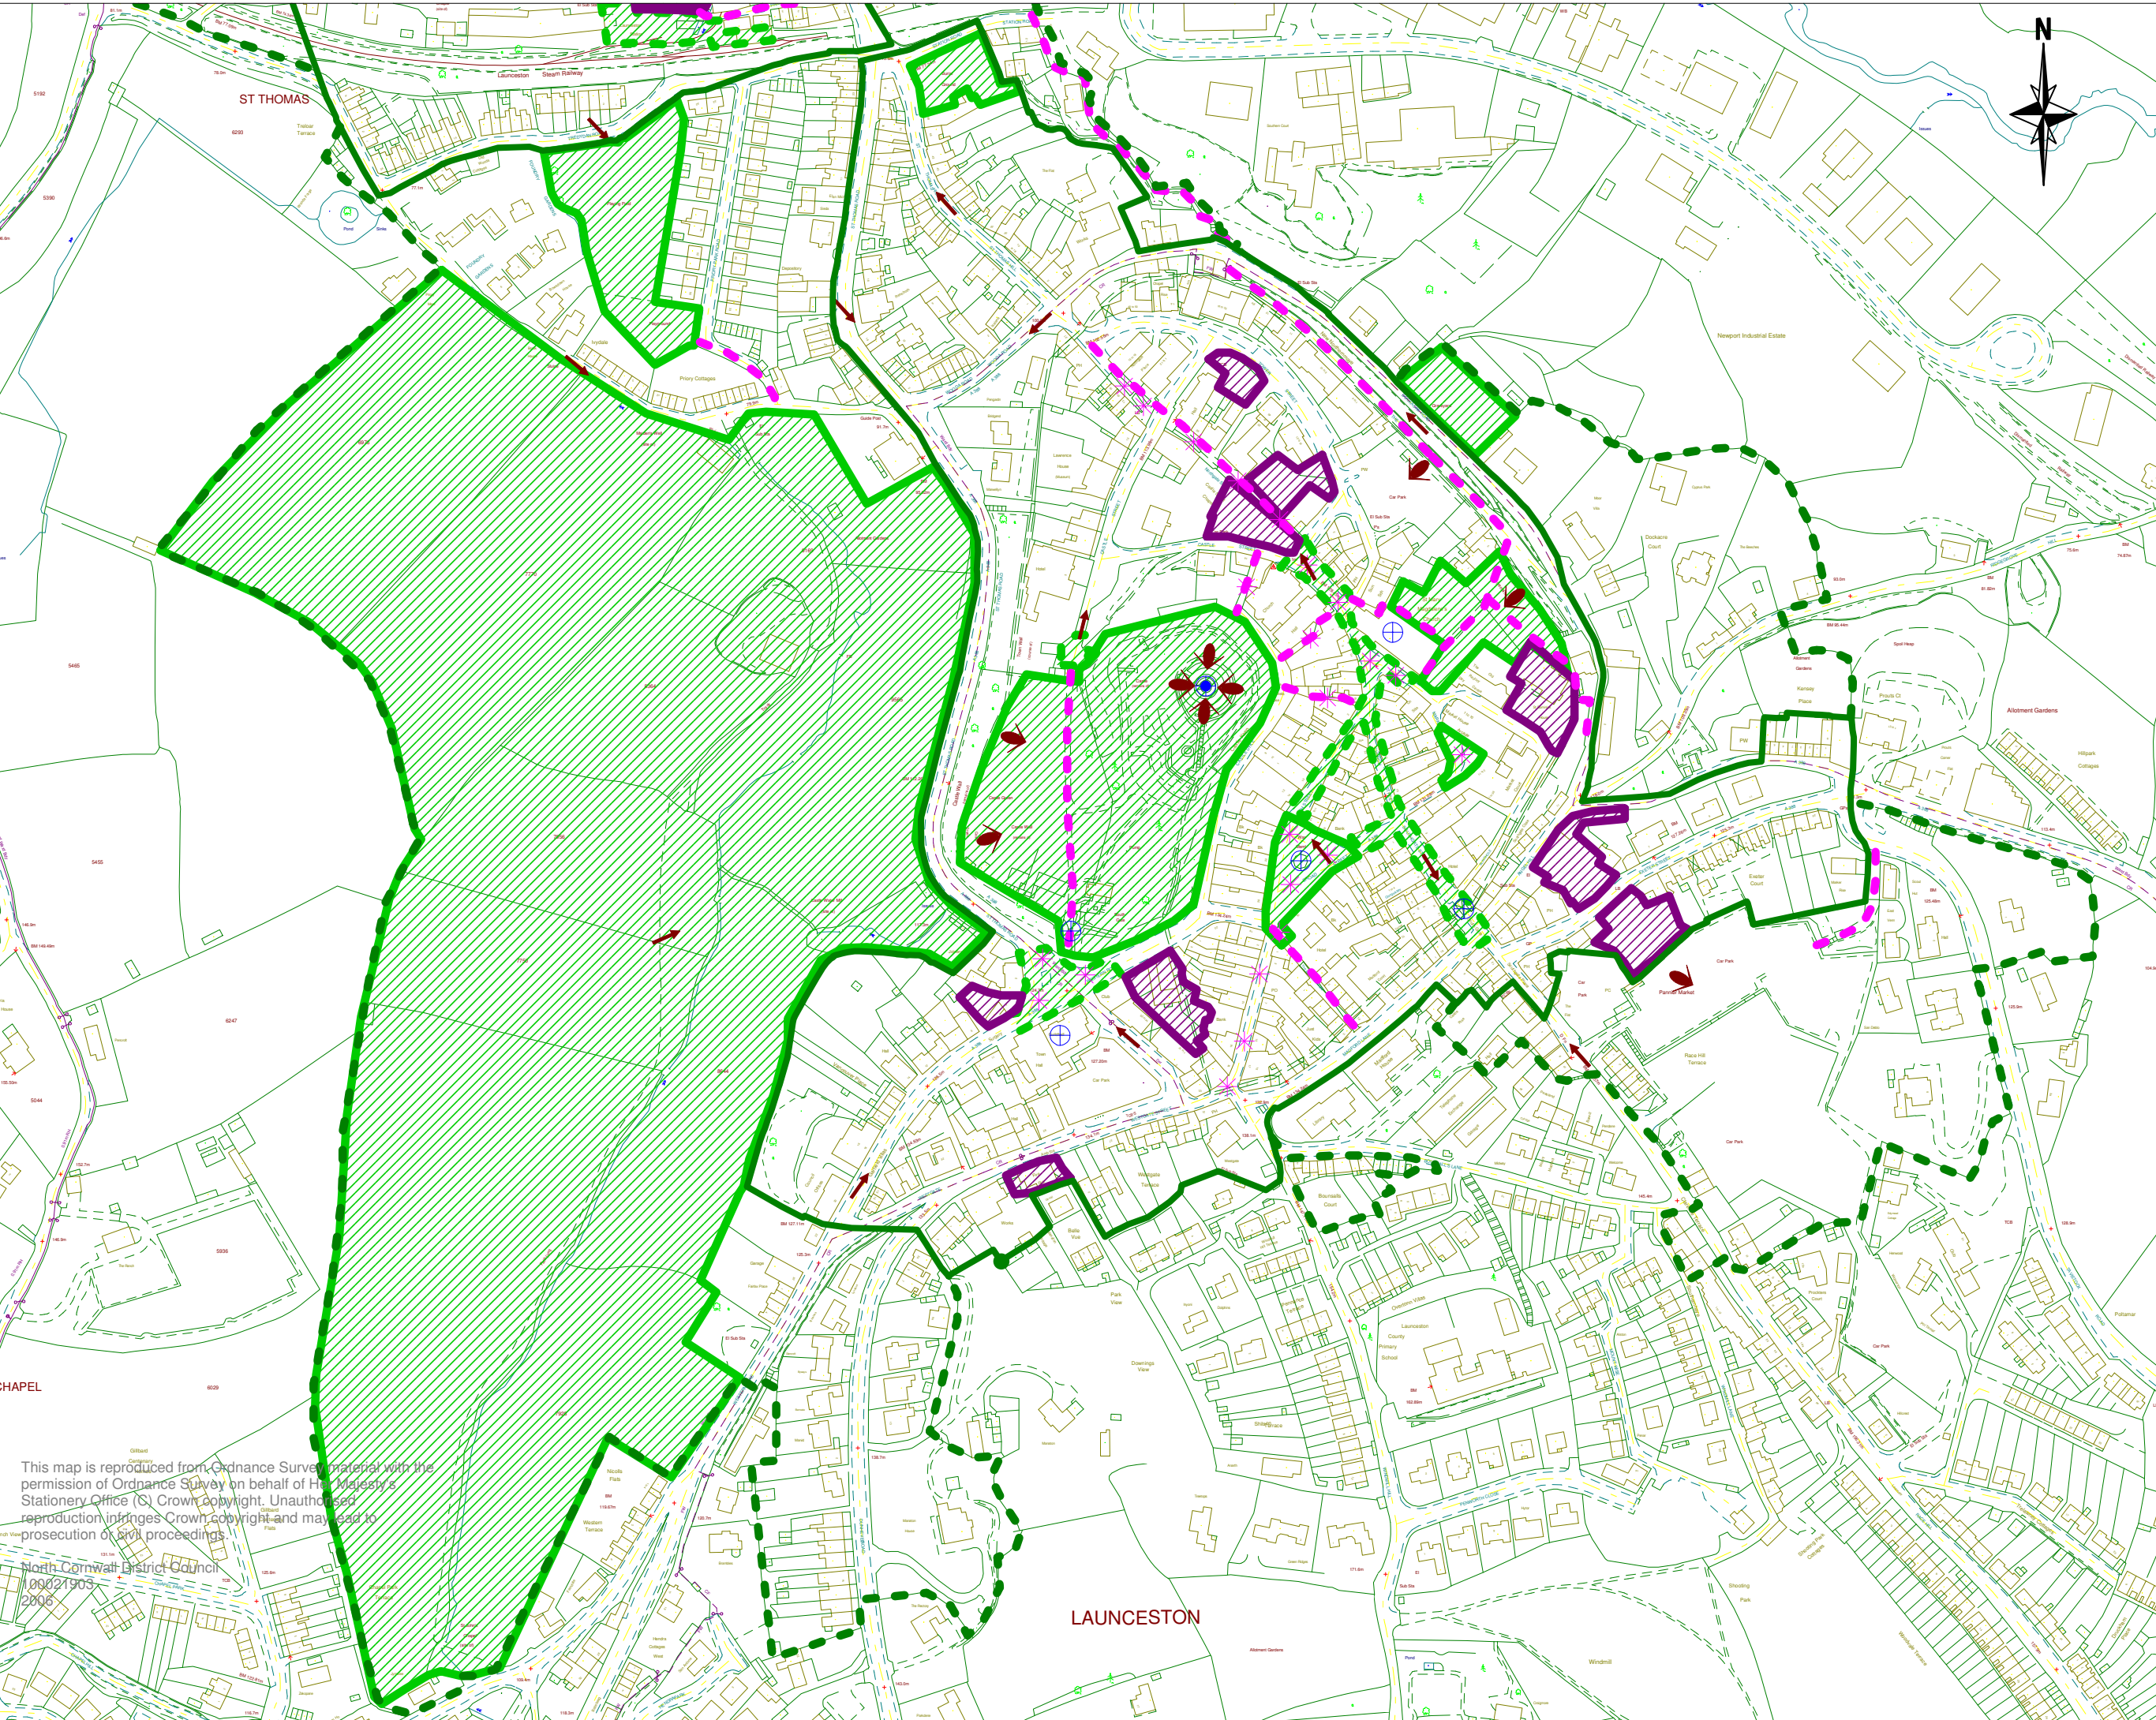

**NORTH CORNWALL  
DISTRICT COUNCIL**

**4A  
Launceston  
Conservation Area**

**LEGEND**

- Key View
- ↘ Panoramic View
- ⊕ Landmark
- Major Landmark
- ▨ Planned Formal Space
- ▨ Incidental Space of Significance
- ▨ Potential Development Site
- ✳ Enhancement Opportunity
- Pedestrian Route
- Conservation Area
- Changes to the Conservation Area

Scale:1:3000

SX3384

23/11/2006

This map is reproduced from Ordnance Survey material with the permission of Ordnance Survey on behalf of Her Majesty's Stationery Office (C) Crown Copyright. Unauthorised reproduction infringes Crown copyright and may lead to prosecution or civil proceedings.

North Cornwall District Council  
09021903  
2006

ST THOMAS

LAUNCESTON

CHAPEL