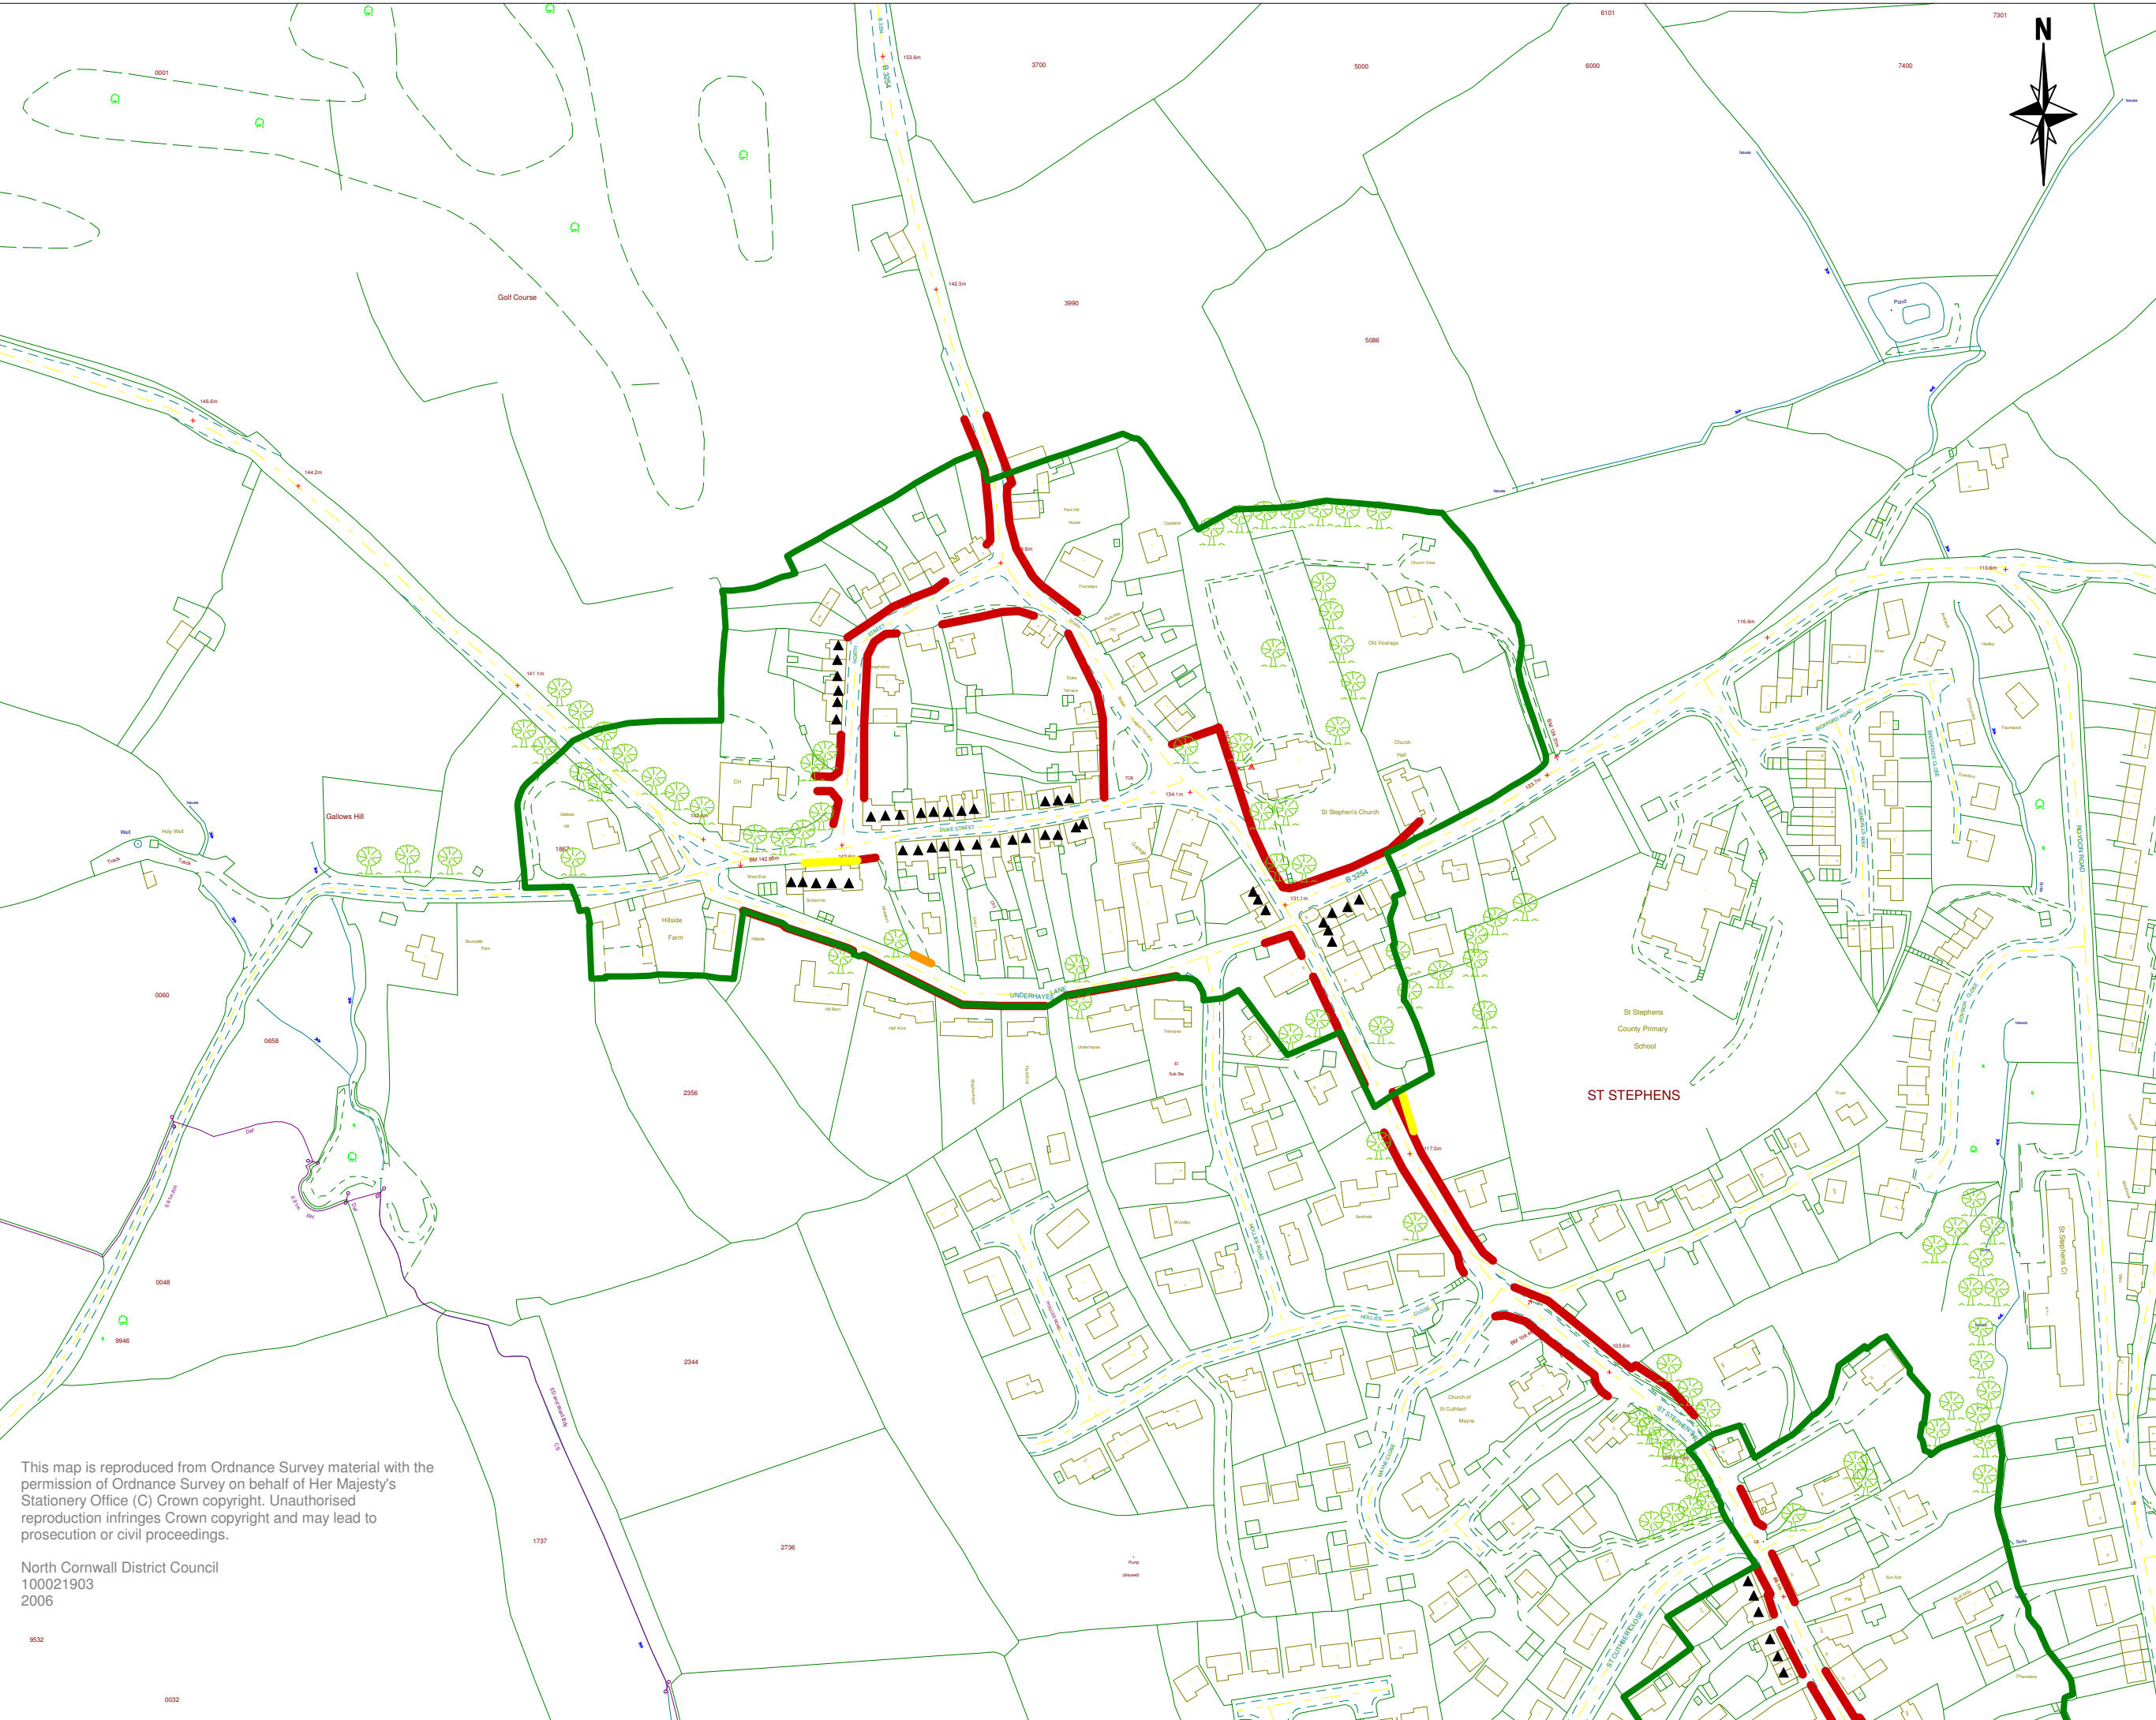

**NORTH CORNWALL
DISTRICT COUNCIL**

3C St Stephens Conservation Area

LEGEND

- Enclosure of Townscape Significance
- Enclosure Harmful to Townscape
- Enclosure Absent to Detriment of Townscape
- Historic Paving
- ▲ Roofscape of Townscape Value
- 🌳 Trees of Townscape Significance

Scale:1:2500

SX3285NW

23/11/2006

This map is reproduced from Ordnance Survey material with the permission of Ordnance Survey on behalf of Her Majesty's Stationery Office (C) Crown copyright. Unauthorised reproduction infringes Crown copyright and may lead to prosecution or civil proceedings.