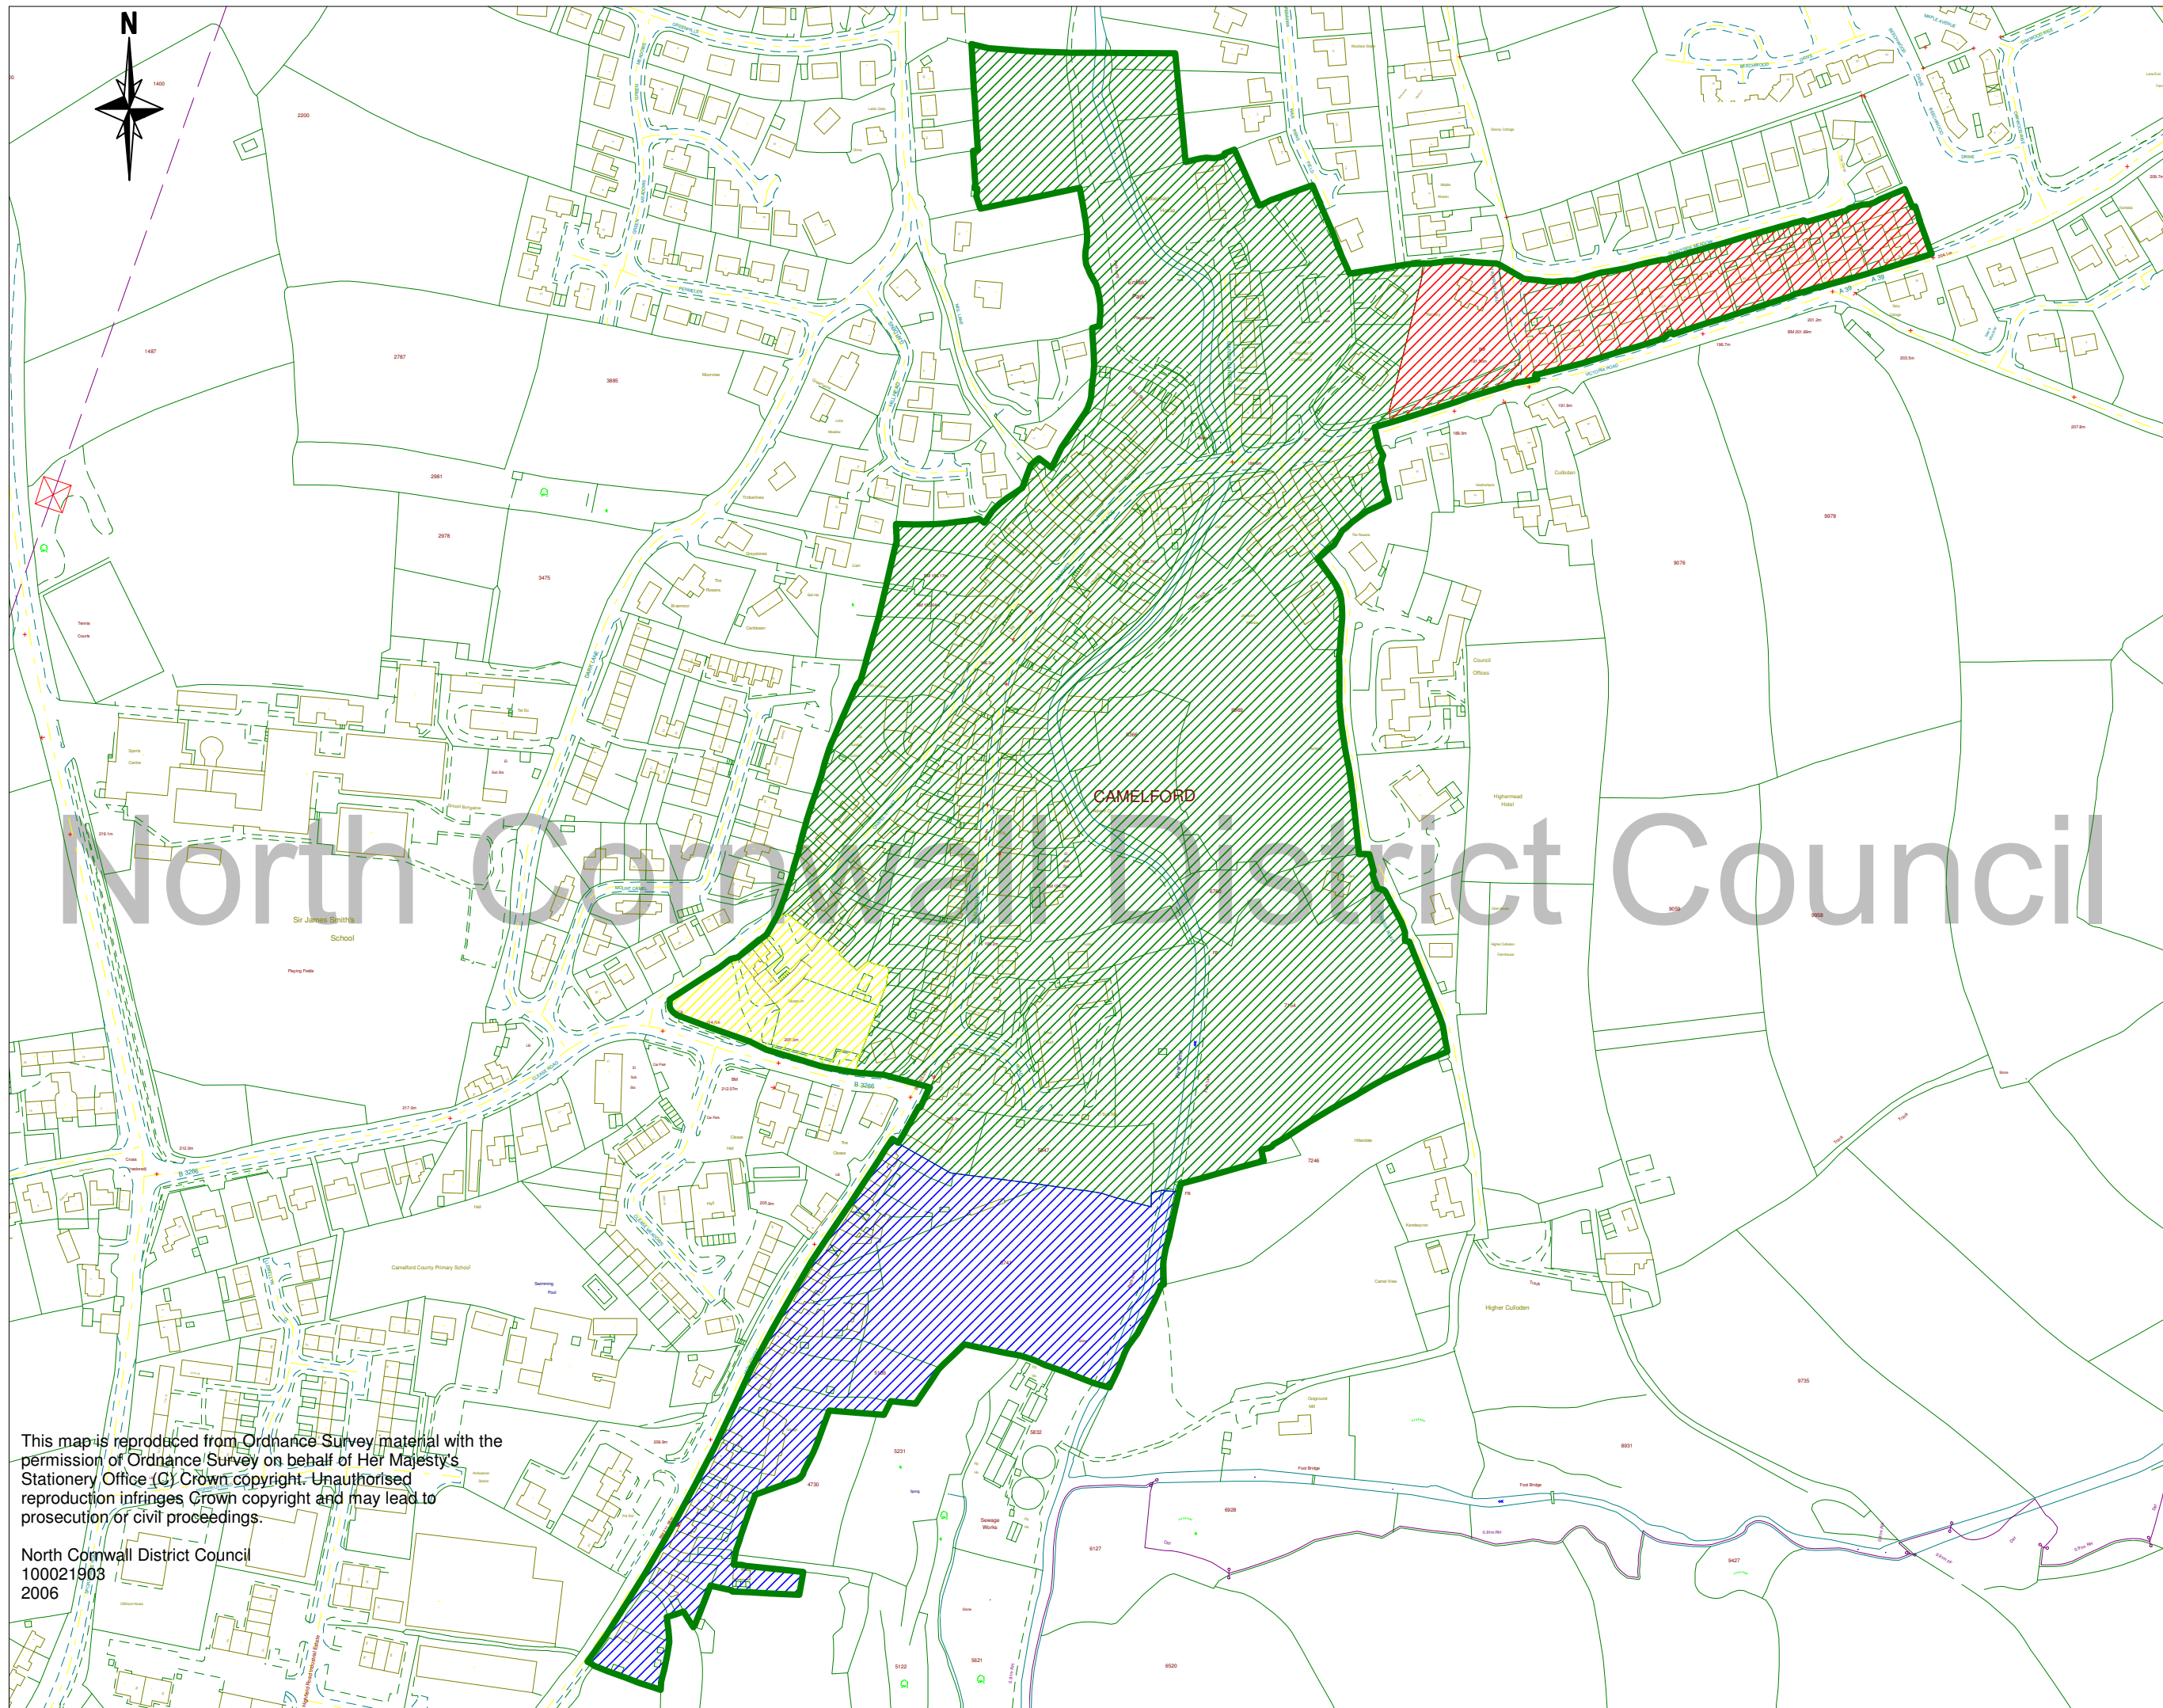

**NORTH CORNWALL
DISTRICT COUNCIL**

Camelford Character Areas

KEY

-  High Street
-  Fairground
-  Medieval Camelford and the Valley
-  Victoria Road
-  Conservation Area

This map is reproduced from Ordnance Survey material with the permission of Ordnance Survey on behalf of Her Majesty's Stationery Office (C) Crown copyright. Unauthorised reproduction infringes Crown copyright and may lead to prosecution or civil proceedings.

North Cornwall District Council
100021903
2006

1:3000

SX1083

02/03/2007