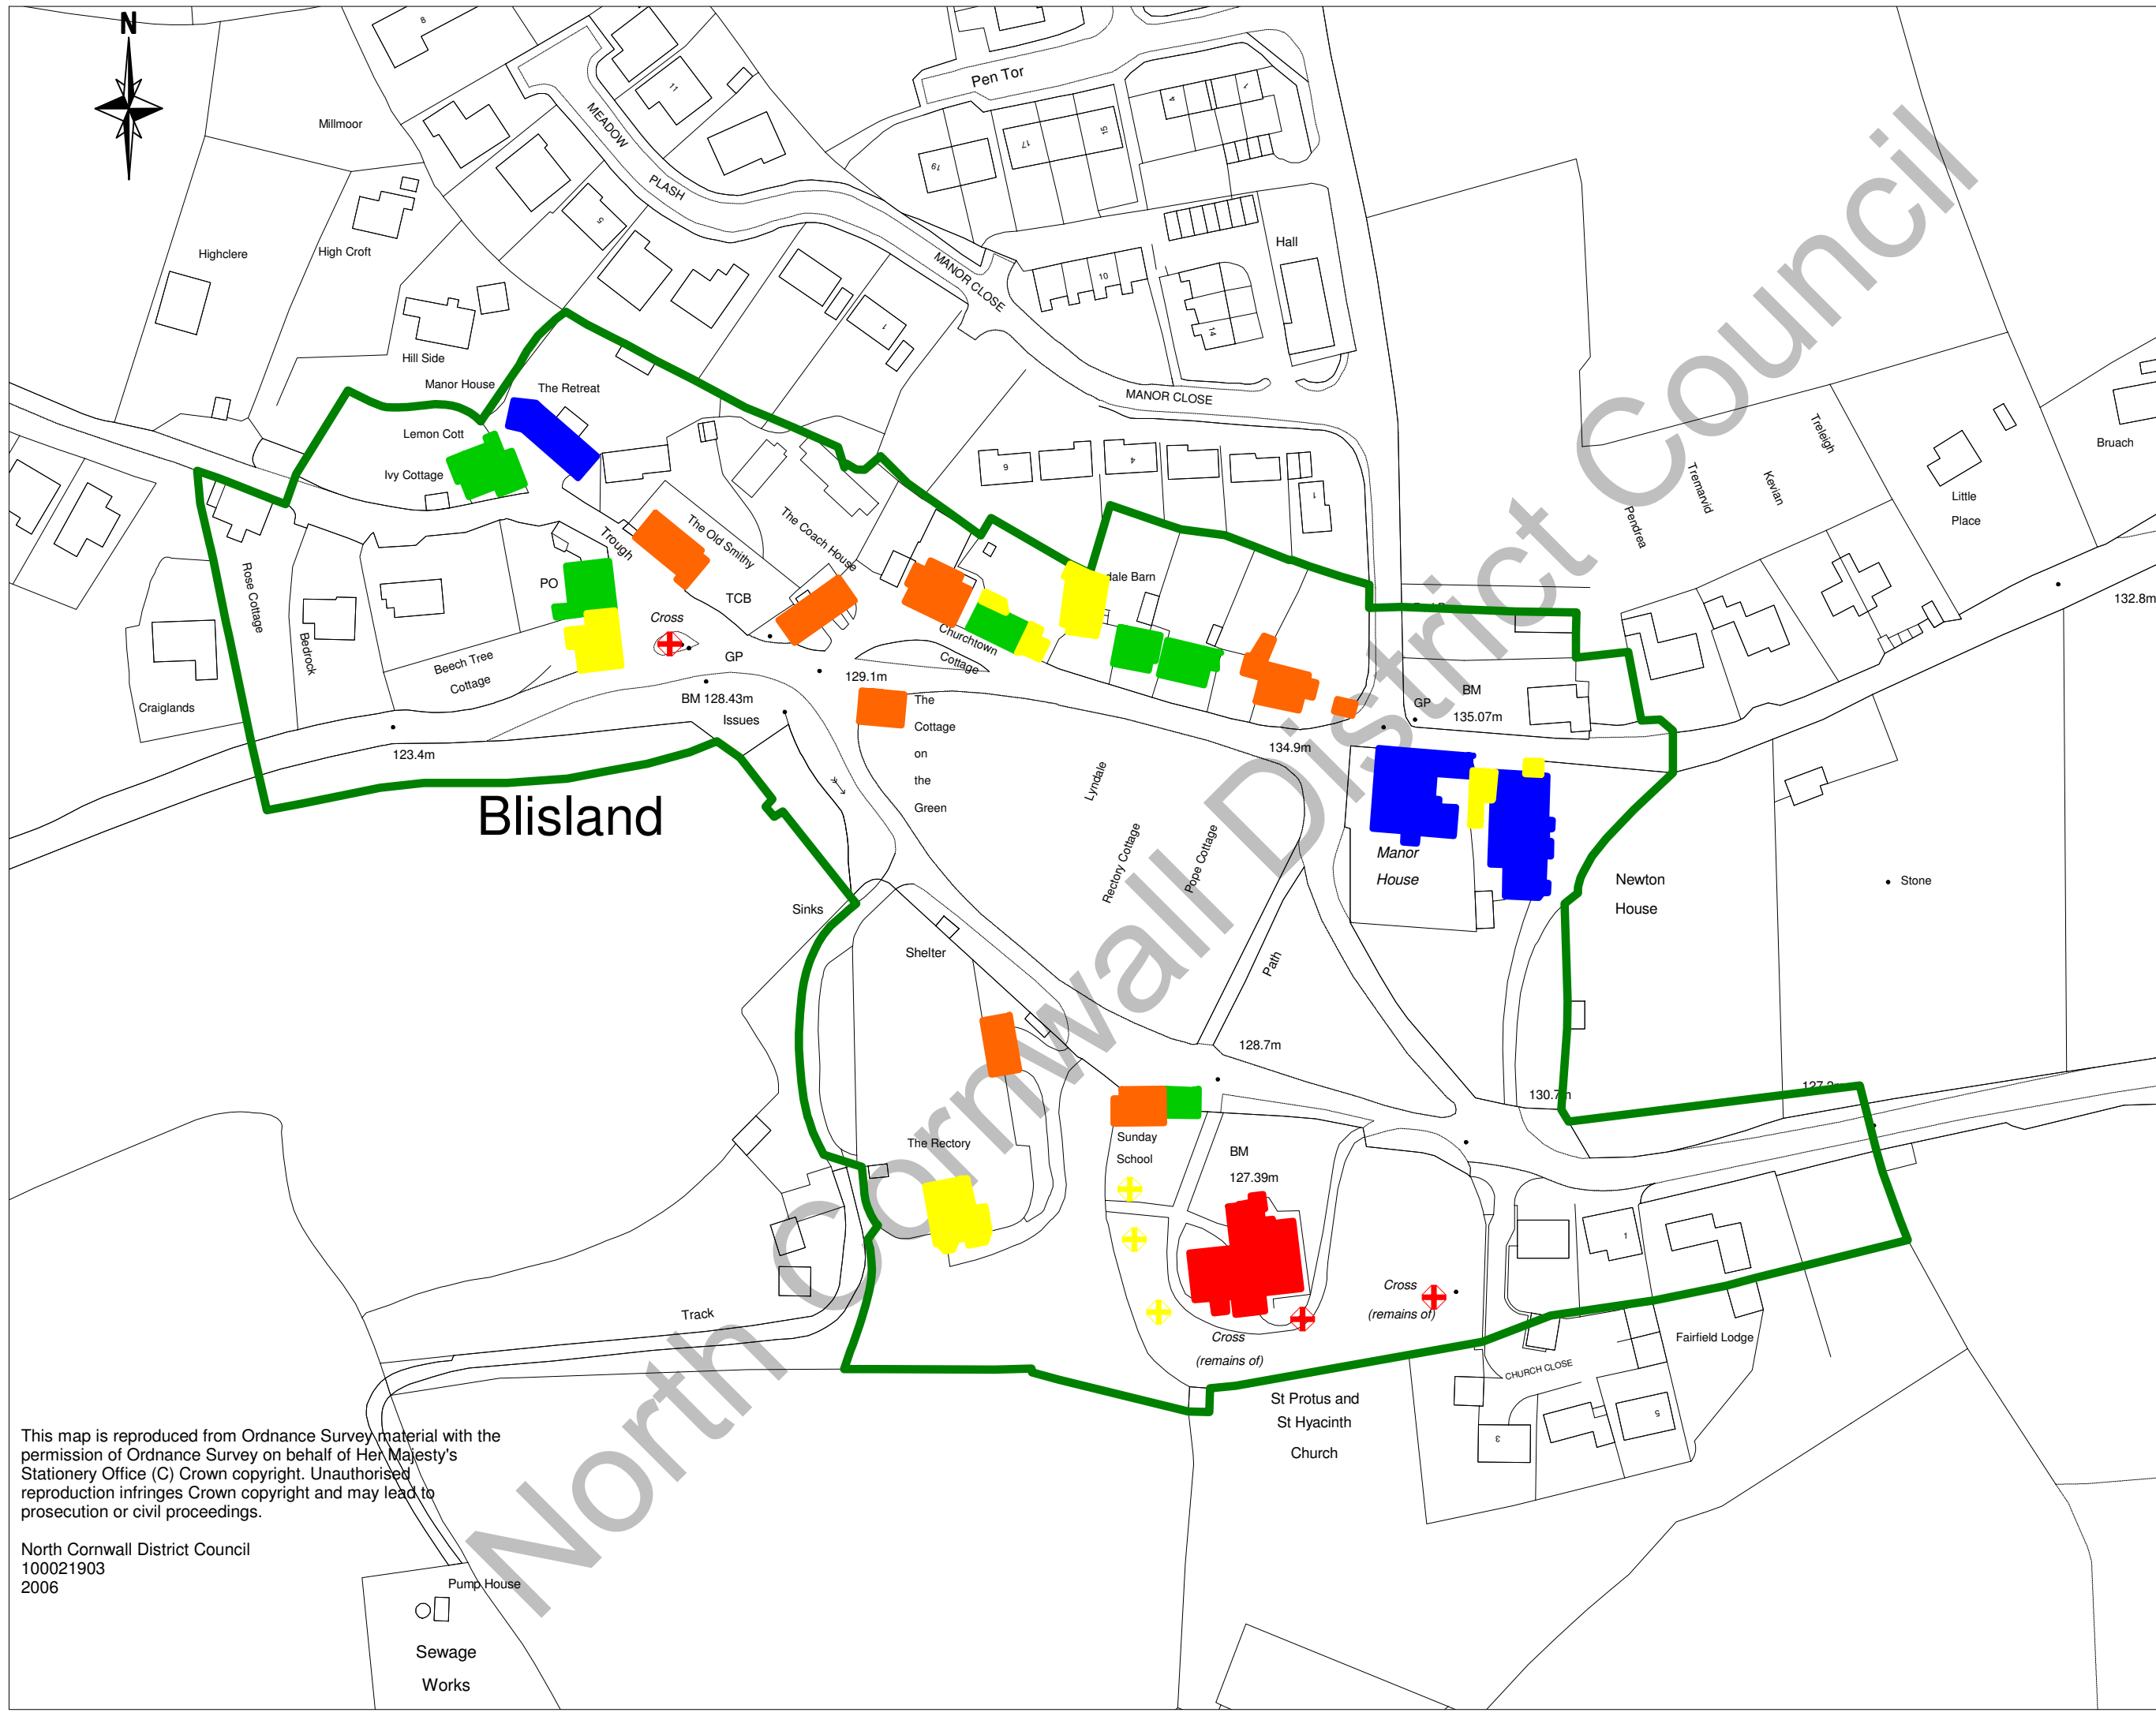

**NORTH CORNWALL
DISTRICT COUNCIL**

Surviving Historic Components

- KEY**
- Medieval and earlier
 - 16th Century
 - 17th Century
 - 18th Century
 - 19th Century
 - Conservation Area

This map is reproduced from Ordnance Survey material with the permission of Ordnance Survey on behalf of Her Majesty's Stationery Office (C) Crown copyright. Unauthorised reproduction infringes Crown copyright and may lead to prosecution or civil proceedings.

North Cornwall District Council
100021903
2006

1:1250

SX1073SW

30/10/2006