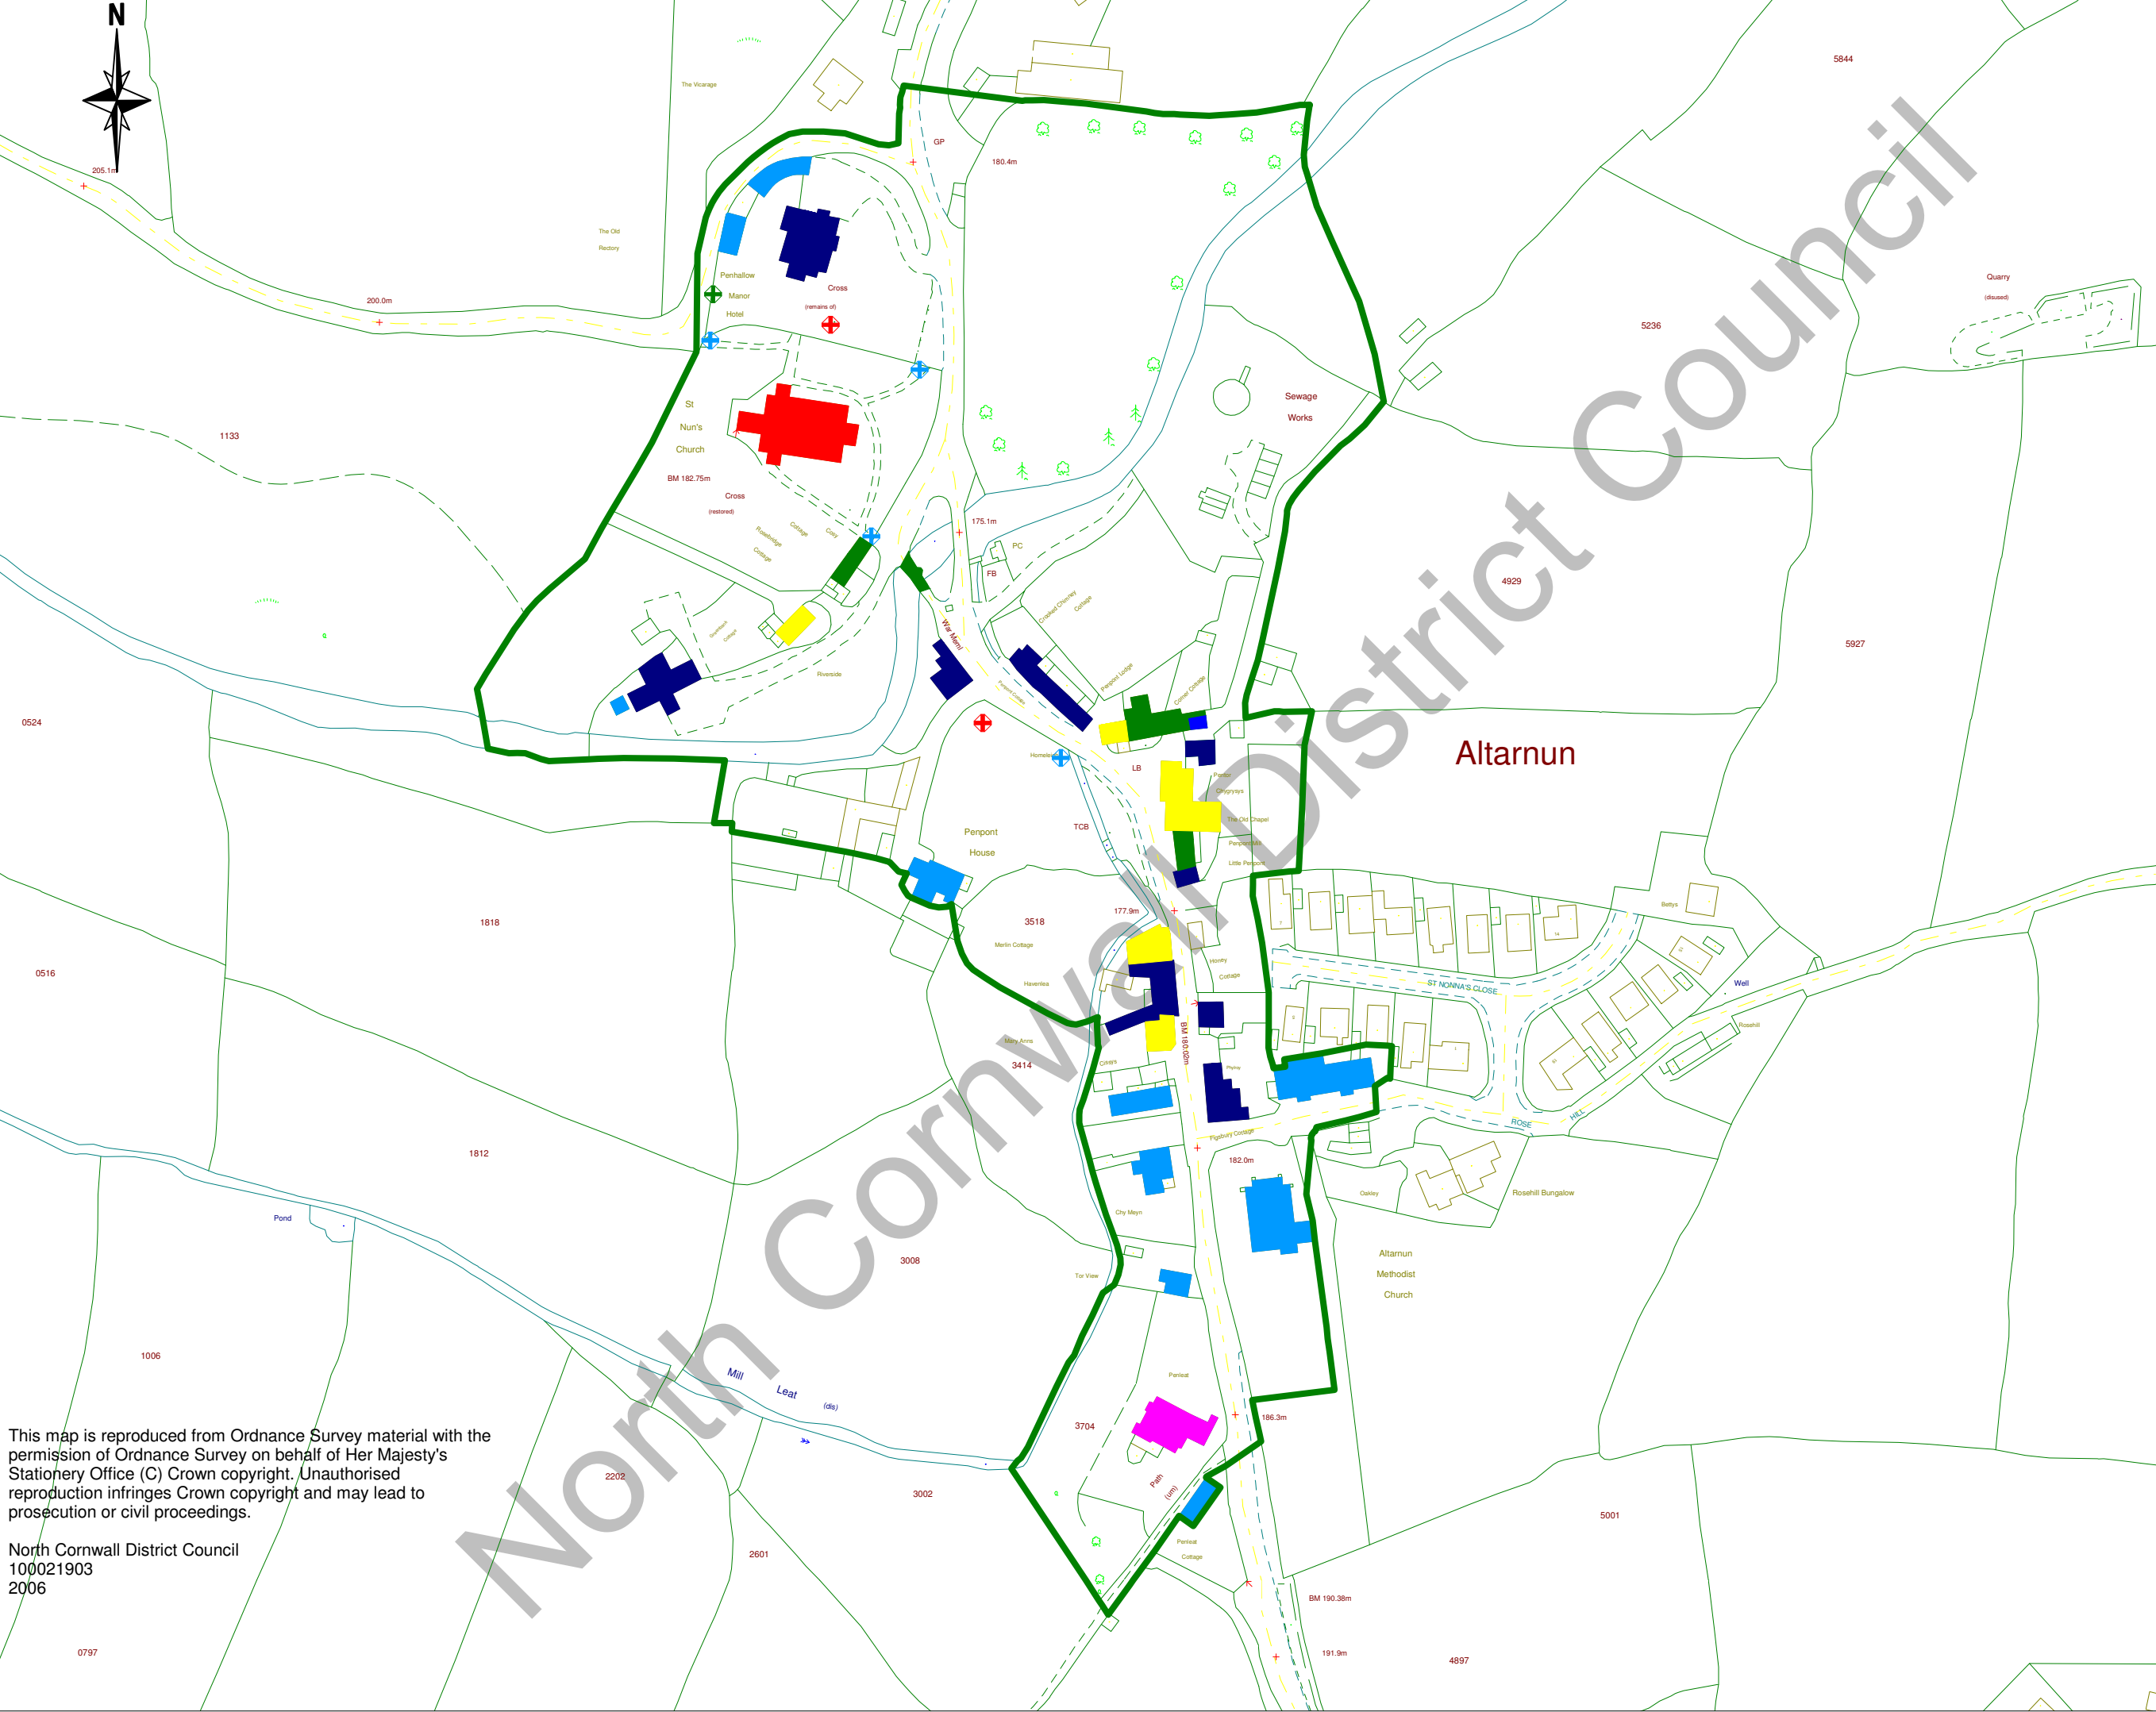

**NORTH CORNWALL
DISTRICT COUNCIL**

Altarnun Surviving Historic Fabric

KEY

- Medieval and earlier
- 17th Century
- 18th Century
- Early 19th Century
- Late 19th Century
- Early 20th Century
- Conservation Area

This map is reproduced from Ordnance Survey material with the permission of Ordnance Survey on behalf of Her Majesty's Stationery Office (C) Crown copyright. Unauthorised reproduction infringes Crown copyright and may lead to prosecution or civil proceedings.

North Cornwall District Council
100021903
2006

1:1750

SX2281SW

20/02/2007