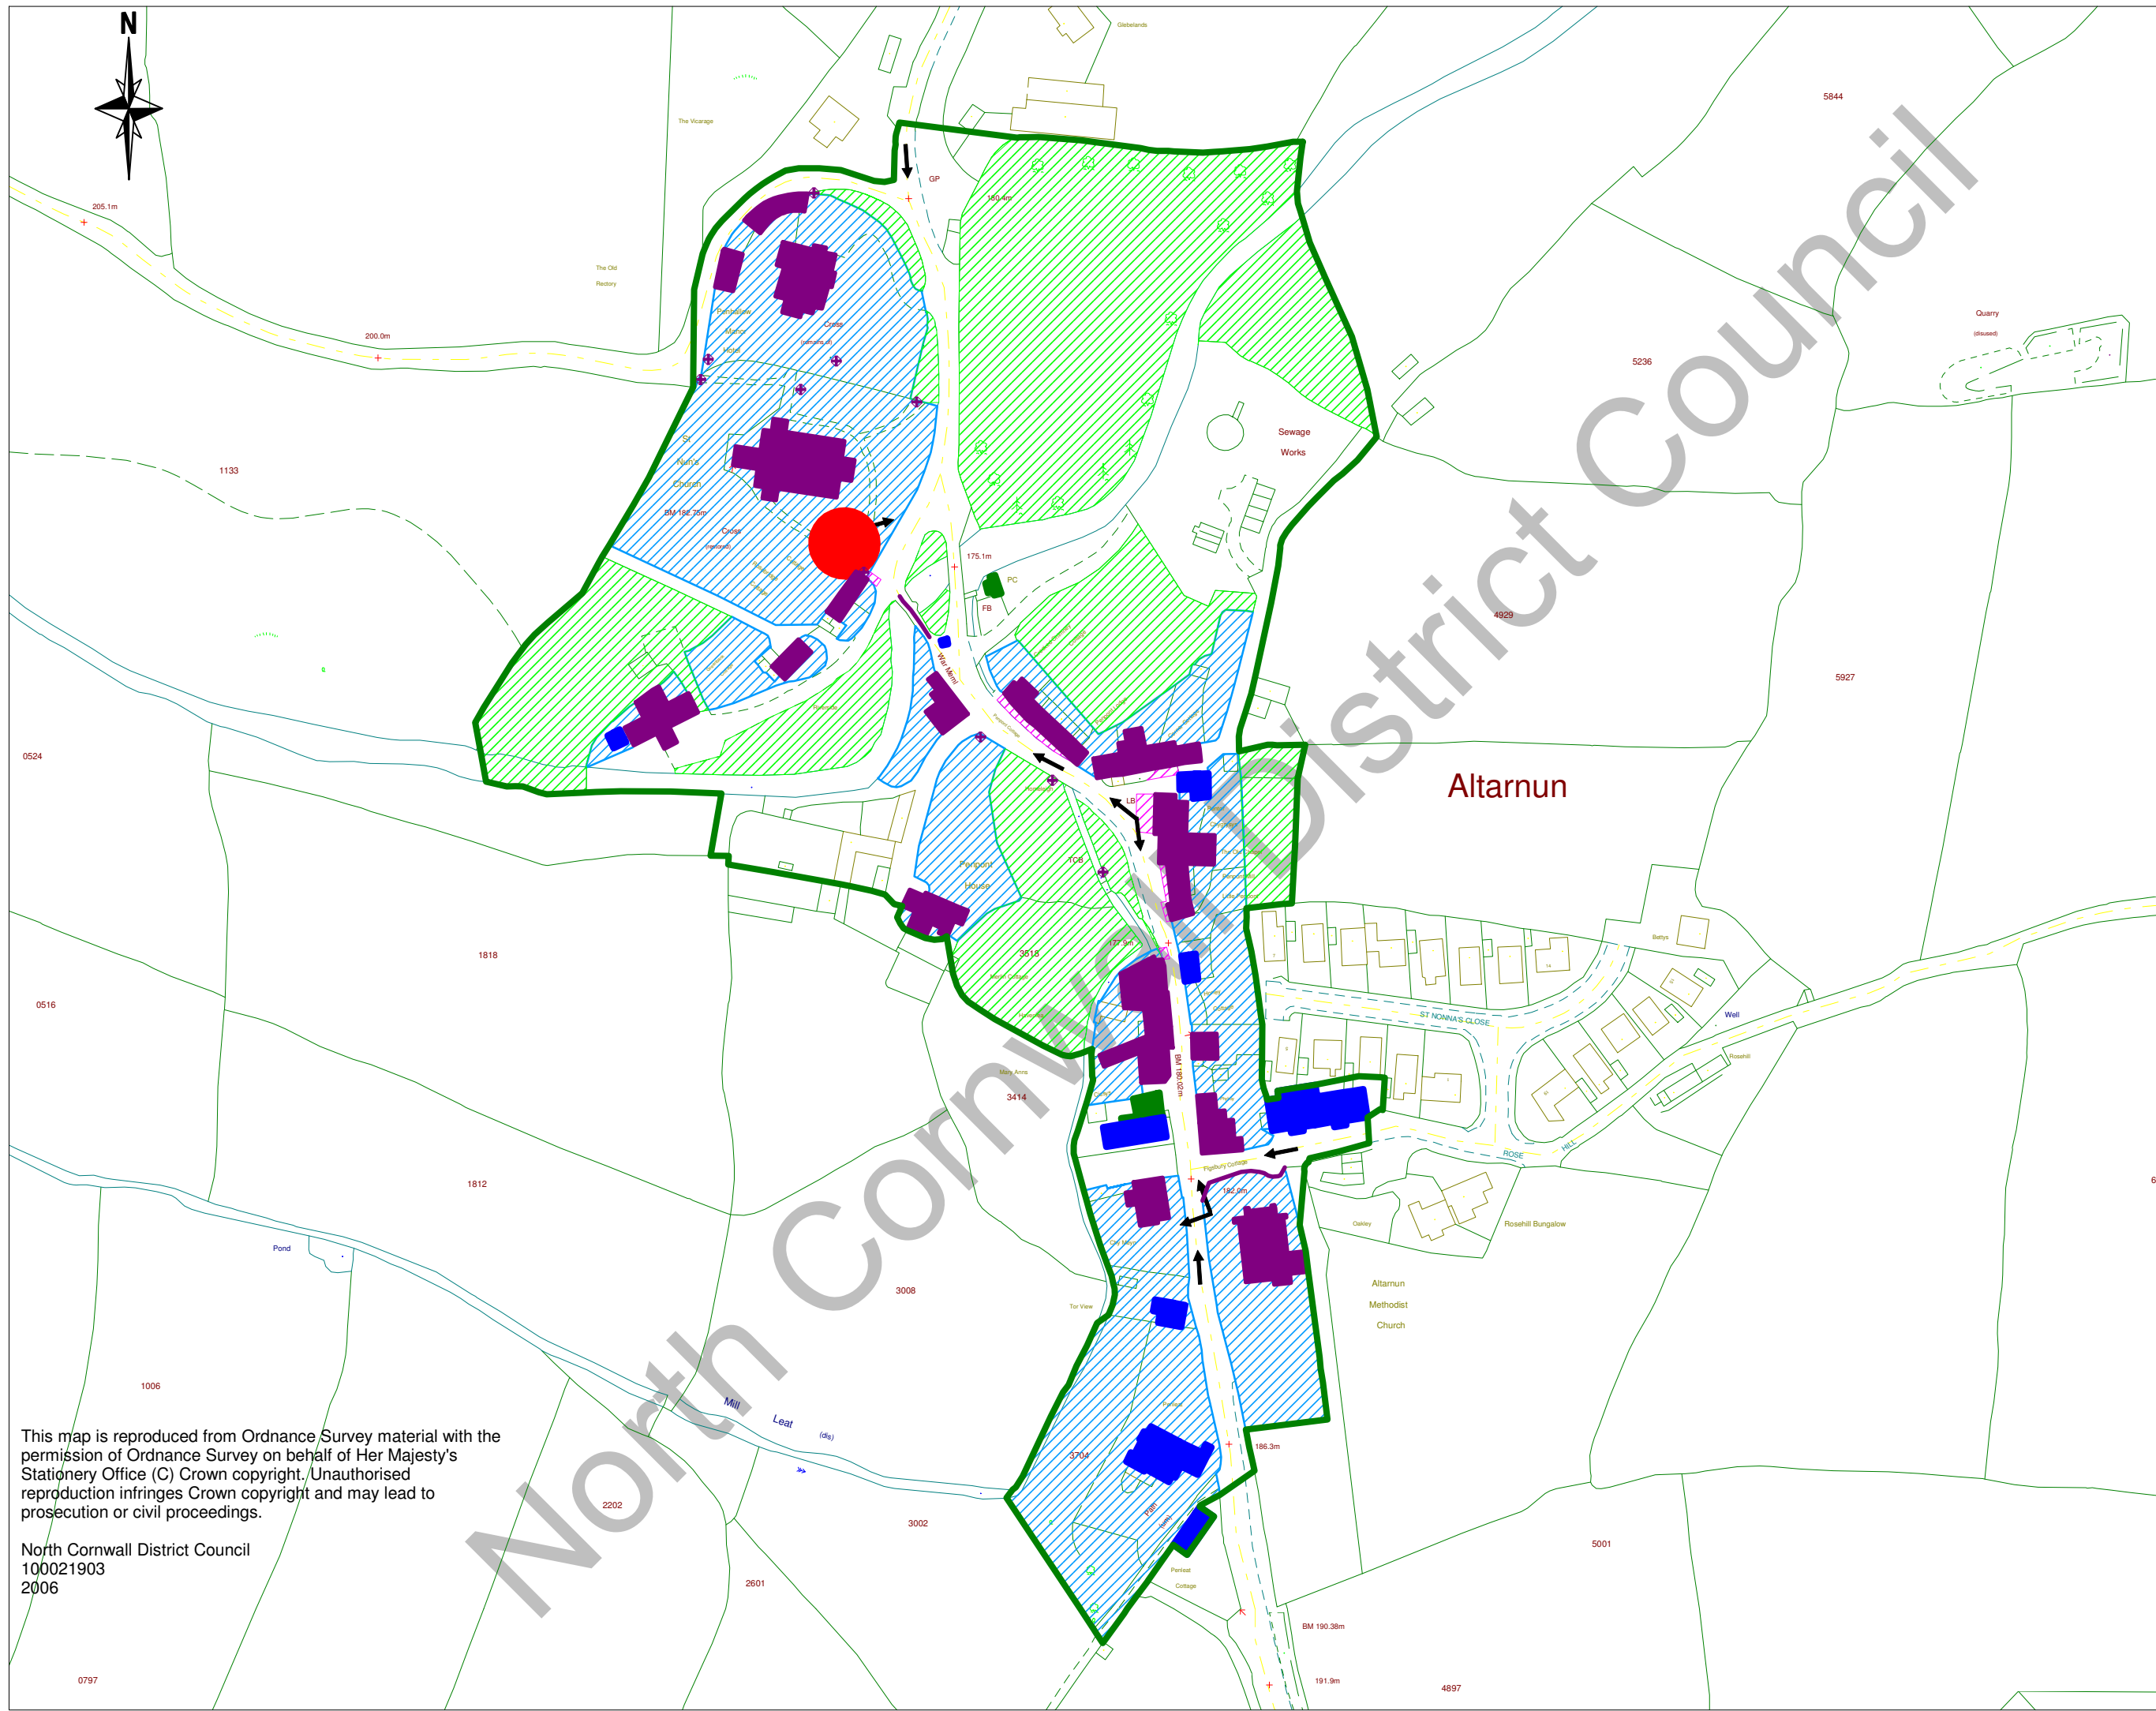

**NORTH CORNWALL  
DISTRICT COUNCIL**

### Altarnun Townscape Features

**KEY**

- Conservation Area
- Scheduled Ancient Monuments
- Listed Buildings and Walls
- Other Positive Buildings and Walls
- Neutral/Negative Buildings
- Historic Plots
- Significant Open Space
- Negative Space
- Historic Surfaces
- Views
- Panoramic Views

This map is reproduced from Ordnance Survey material with the permission of Ordnance Survey on behalf of Her Majesty's Stationery Office (C) Crown copyright. Unauthorised reproduction infringes Crown copyright and may lead to prosecution or civil proceedings.

North Cornwall District Council  
100021903  
2006

1:1750

SX2281SW

20/02/2007