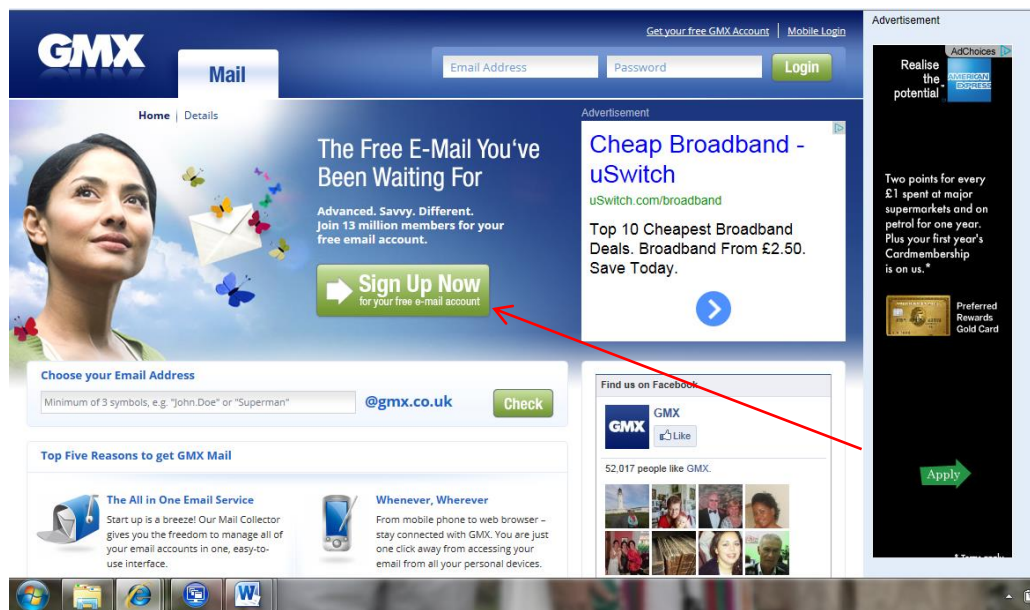

How to set up a GMX email account

Type GMX into Google and press search. On the following screen click on 'Sign up now' (arrowed)

Fill in the form on the next page. If the desired email address isn't available, you will have to try something else. Remember that when you type a password it will appear as a row of dots or asterisks. You will also have to verify your registration by typing in the numbers that you see in the box below

Proper Job

IT help and support at your local library

The image shows a web browser window displaying the GMX registration form. The form includes the following sections:

- Desired Email Address:** A text box containing 'peterfinlay' and a dropdown menu set to 'gmx.co.uk' with a checkmark.
- Choose a Password:** A text box with a masked password '*****'.
- Re-type Password:** A text box with a masked password '*****'.
- Contact Email (optional):** An empty text box.
- Security Question:** A dropdown menu with the text 'What is your mother's maiden name?'.
- Your Answer:** A text box containing the word 'Jones'.
- Verify your Registration:** A CAPTCHA image showing the numbers '5512' and '82469885' with a refresh button. Below it is a text box containing '82469885'.