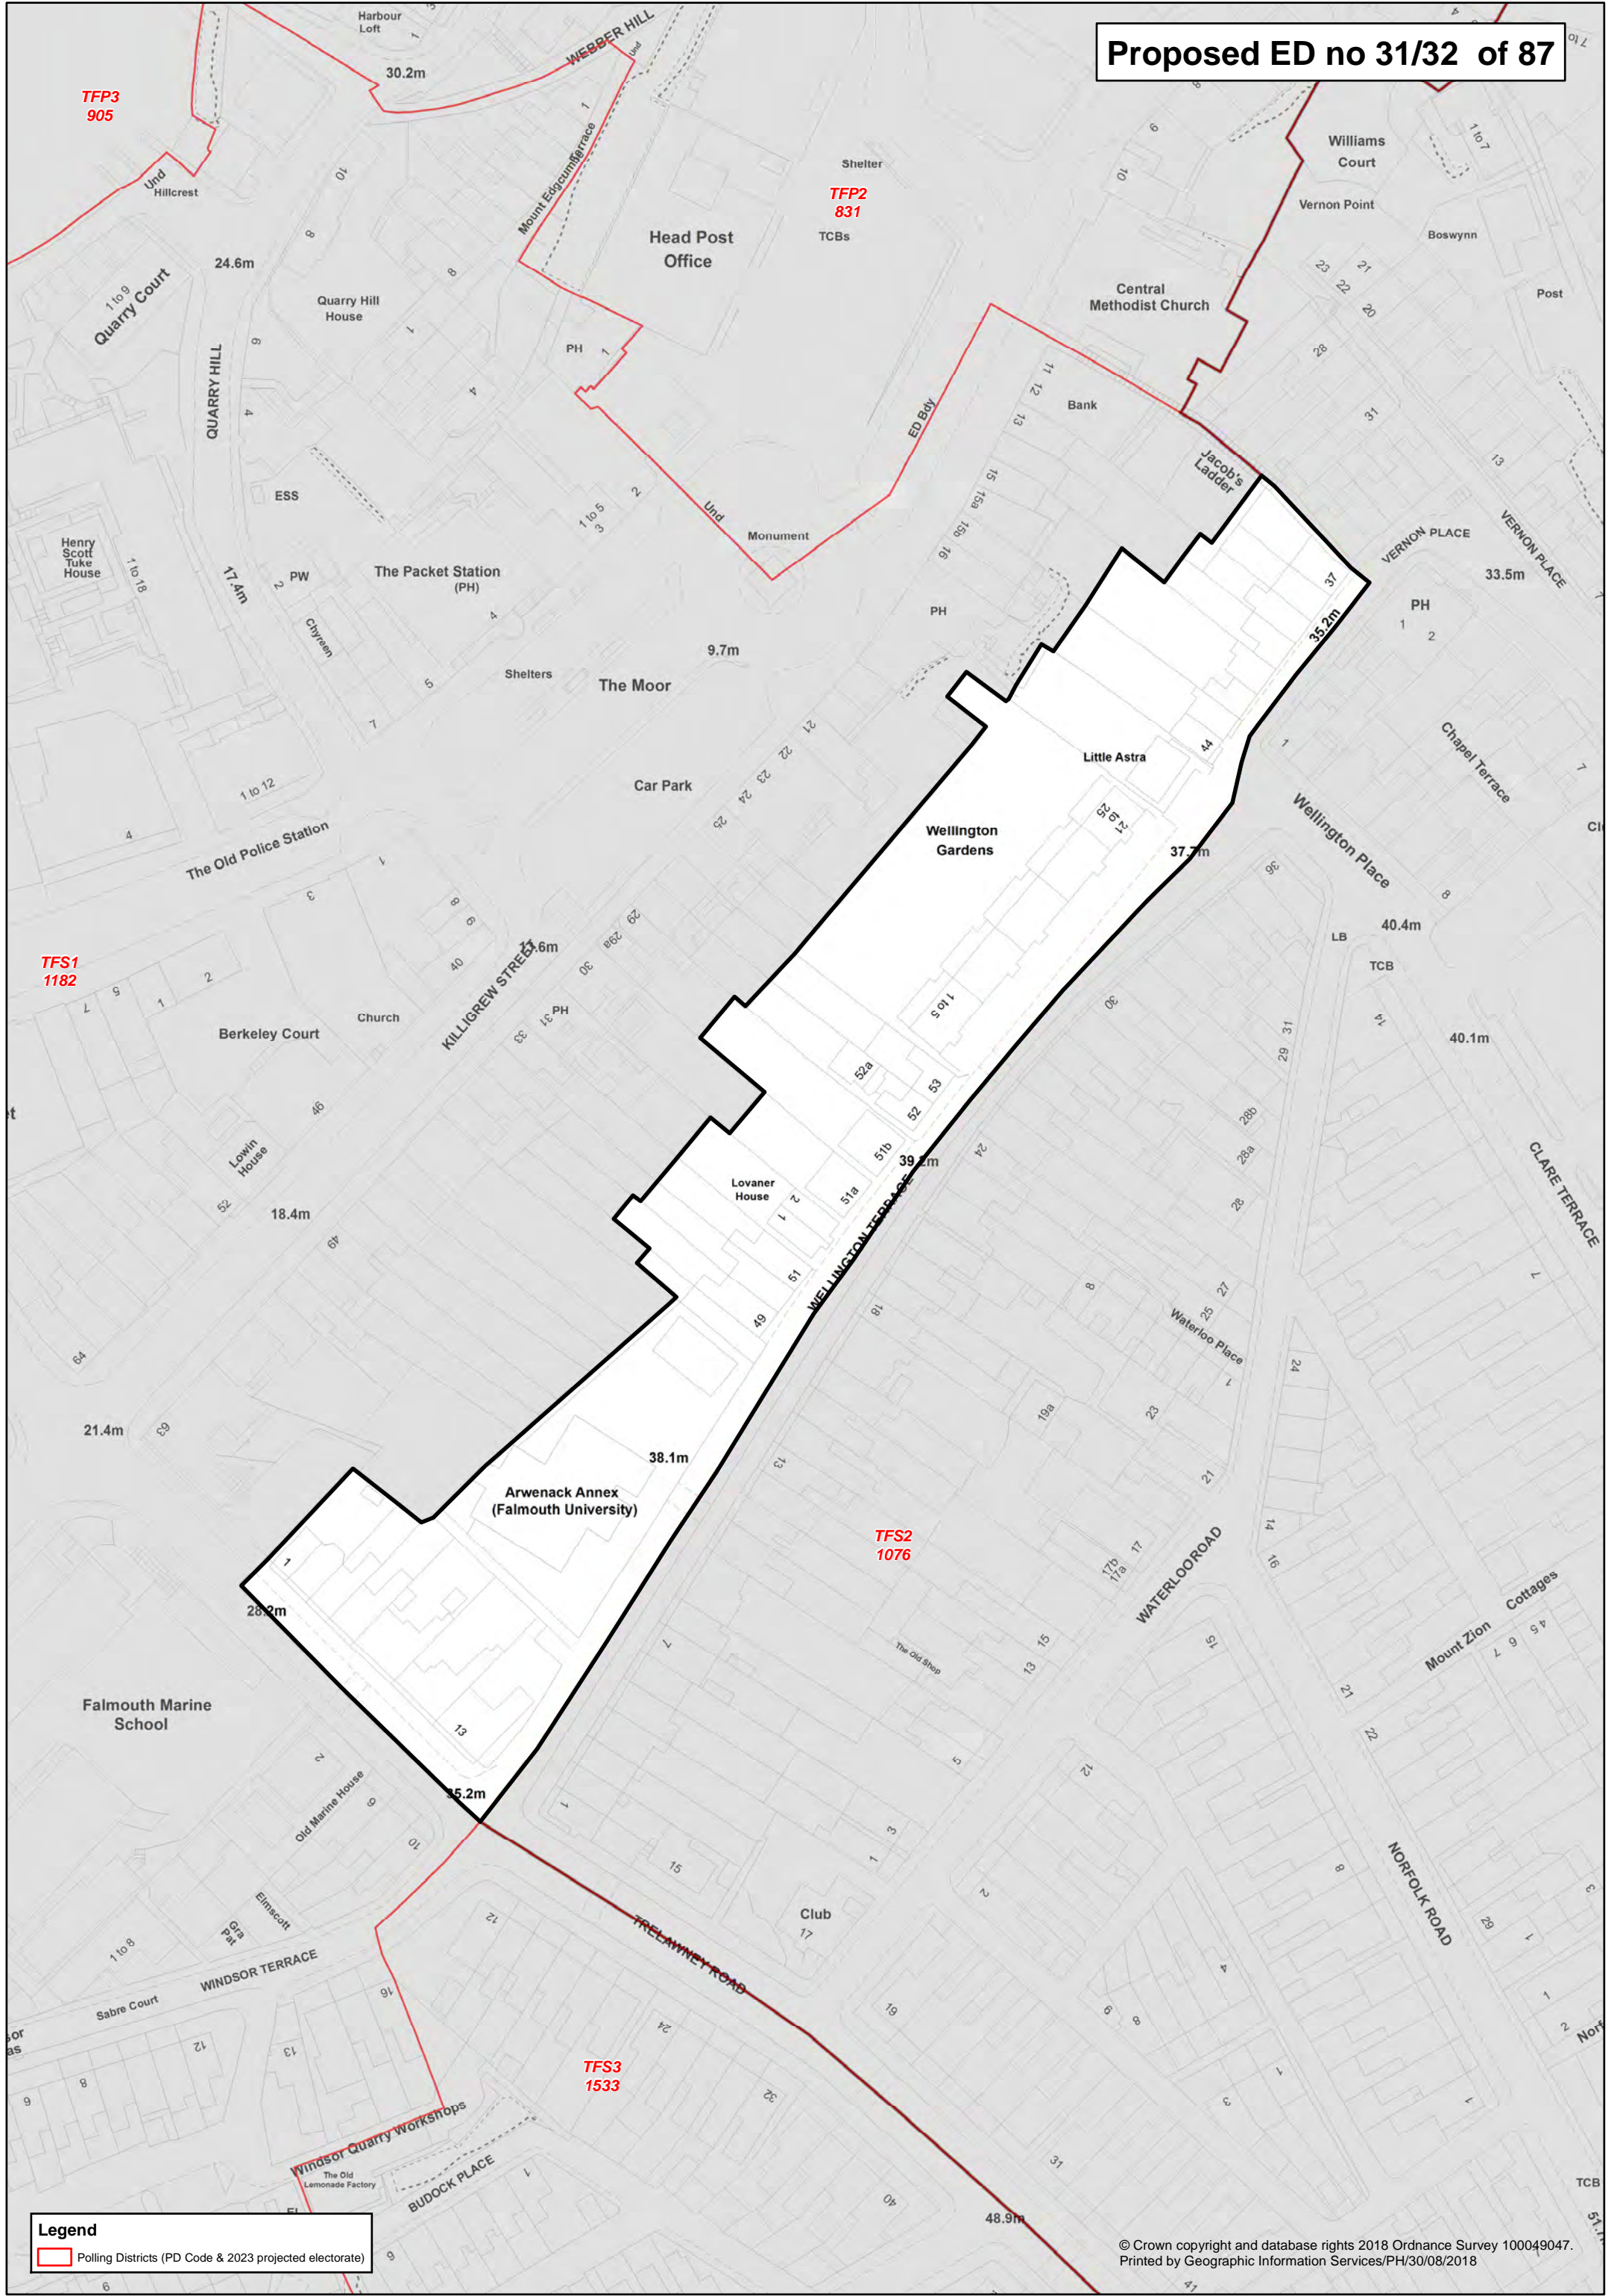

Proposed ED no 31/32 of 87

TFP3
905

TFP2
831

TFS1
1182

TFS2
1076

TFS3
1533

Legend
Polling Districts (PD Code & 2023 projected electorate)