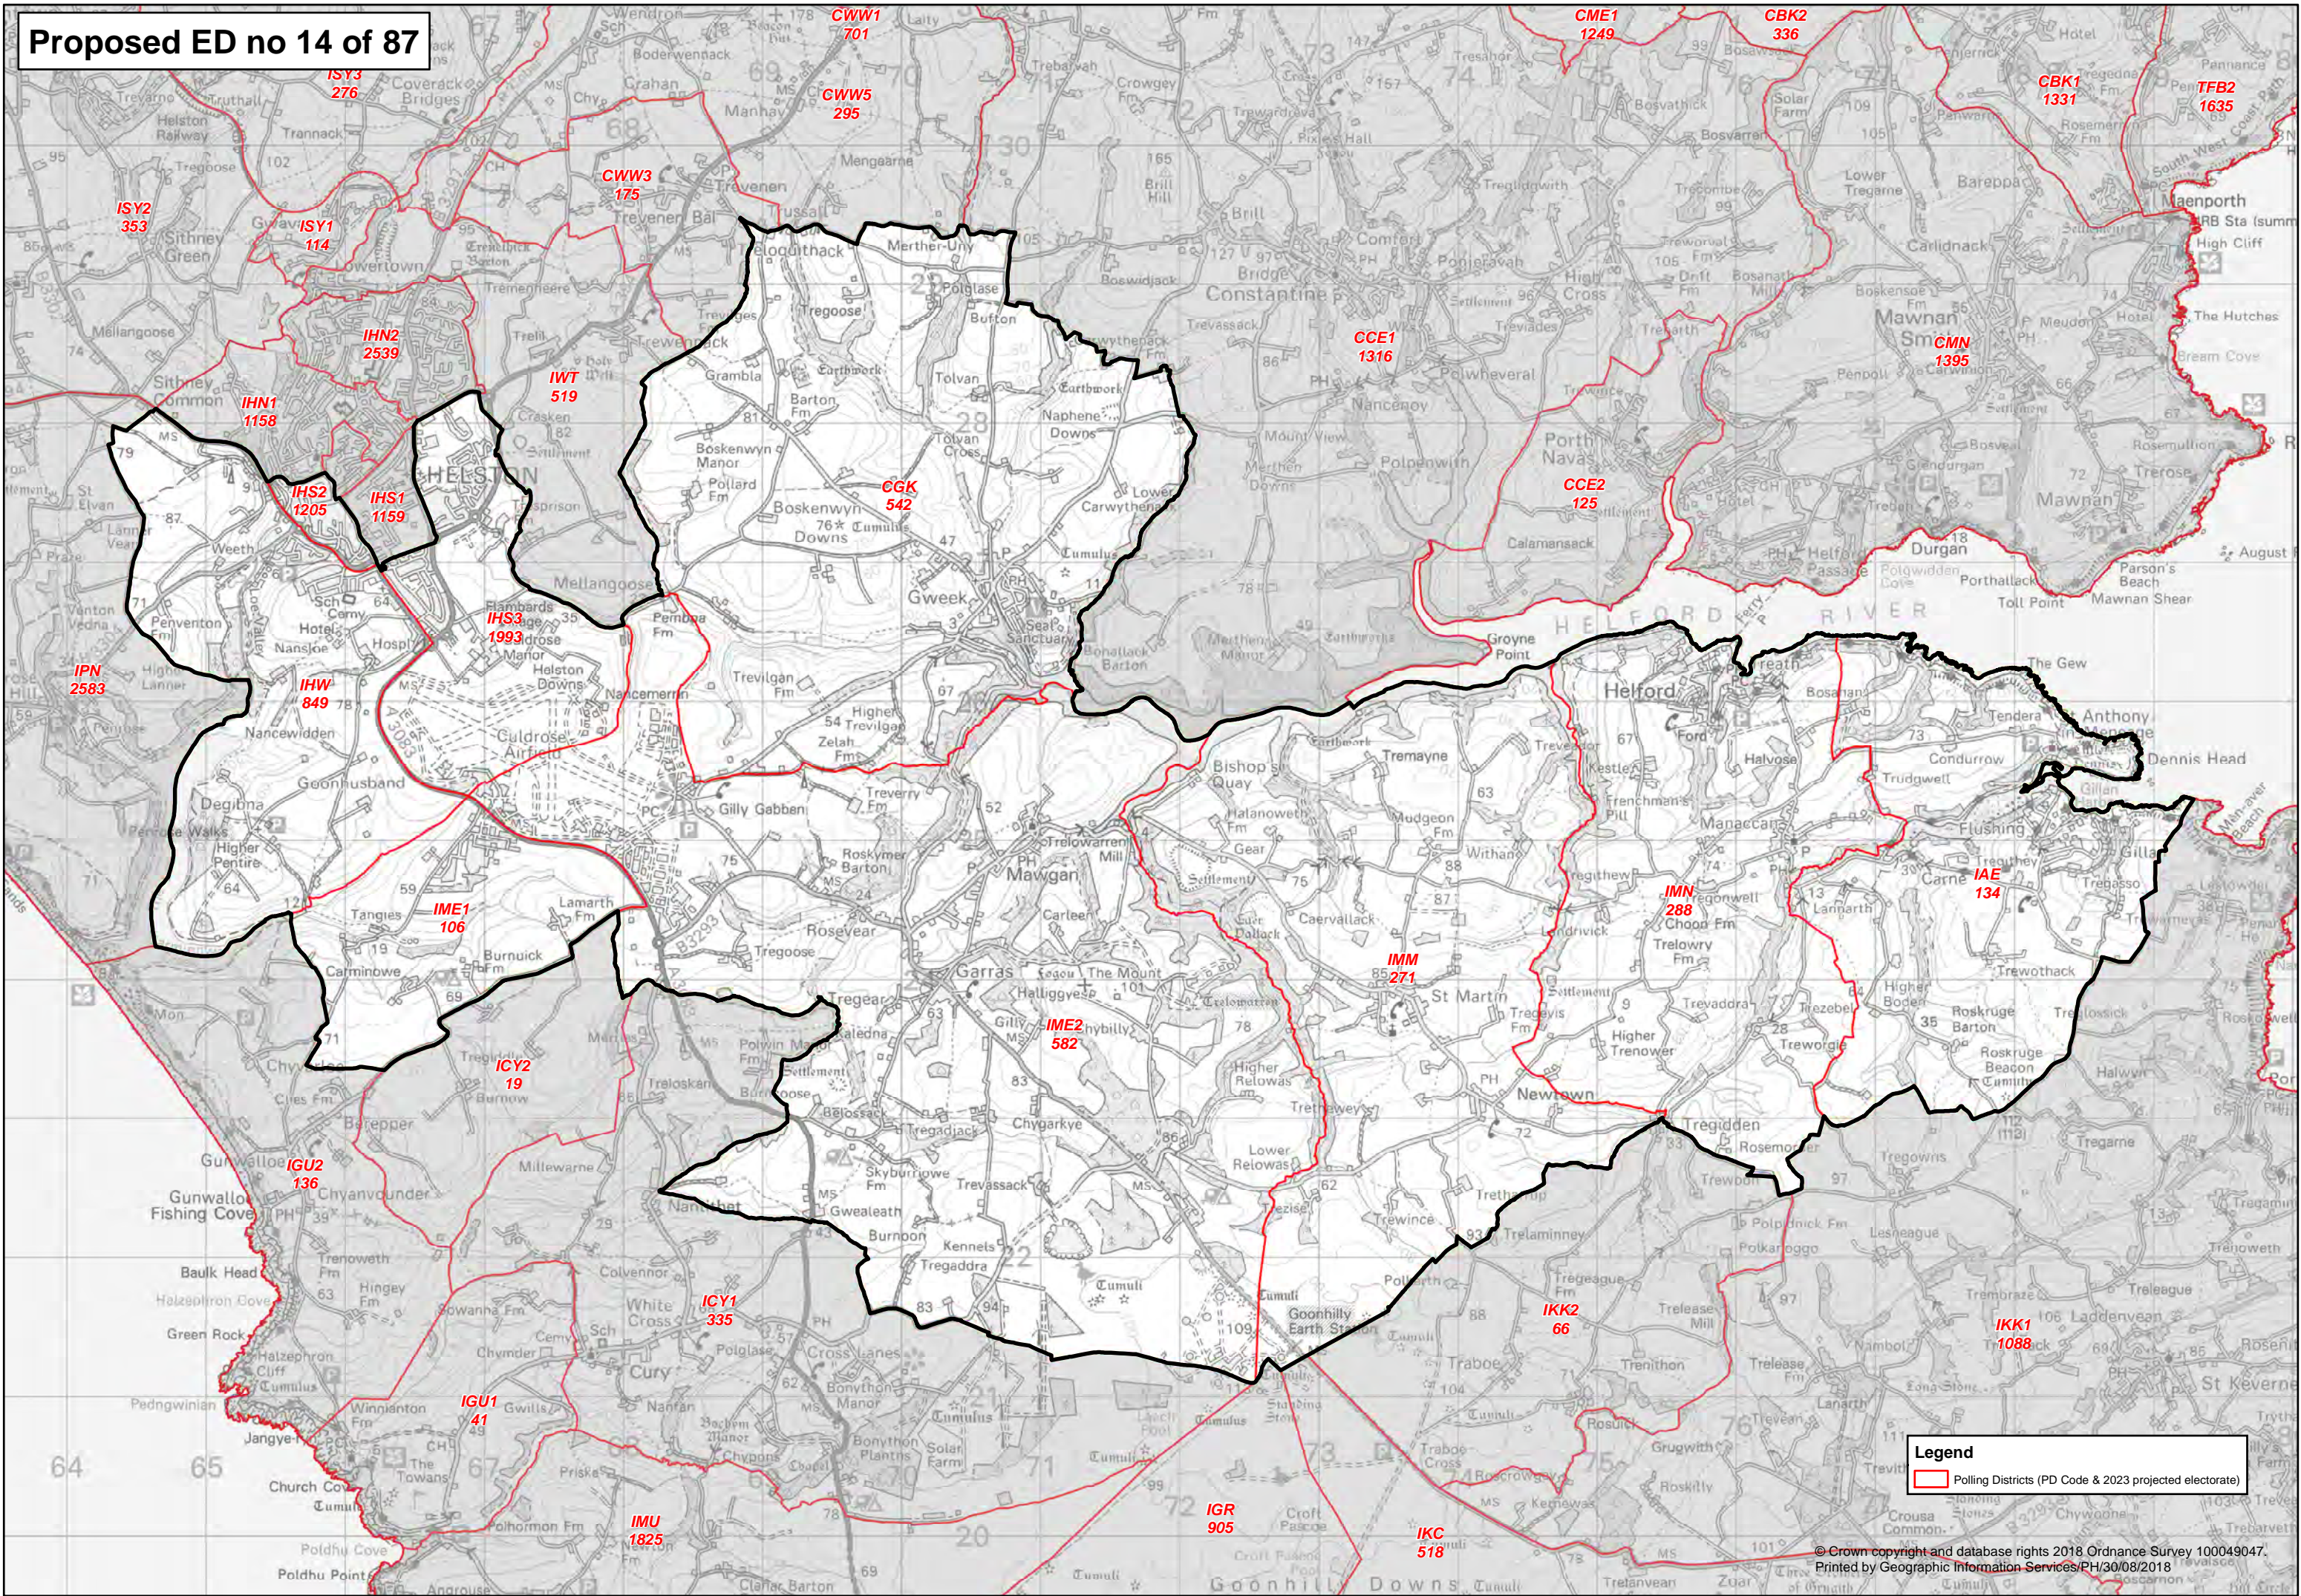

Proposed ED no 14 of 87

Legend
Polling Districts (PD Code & 2023 projected electorate)