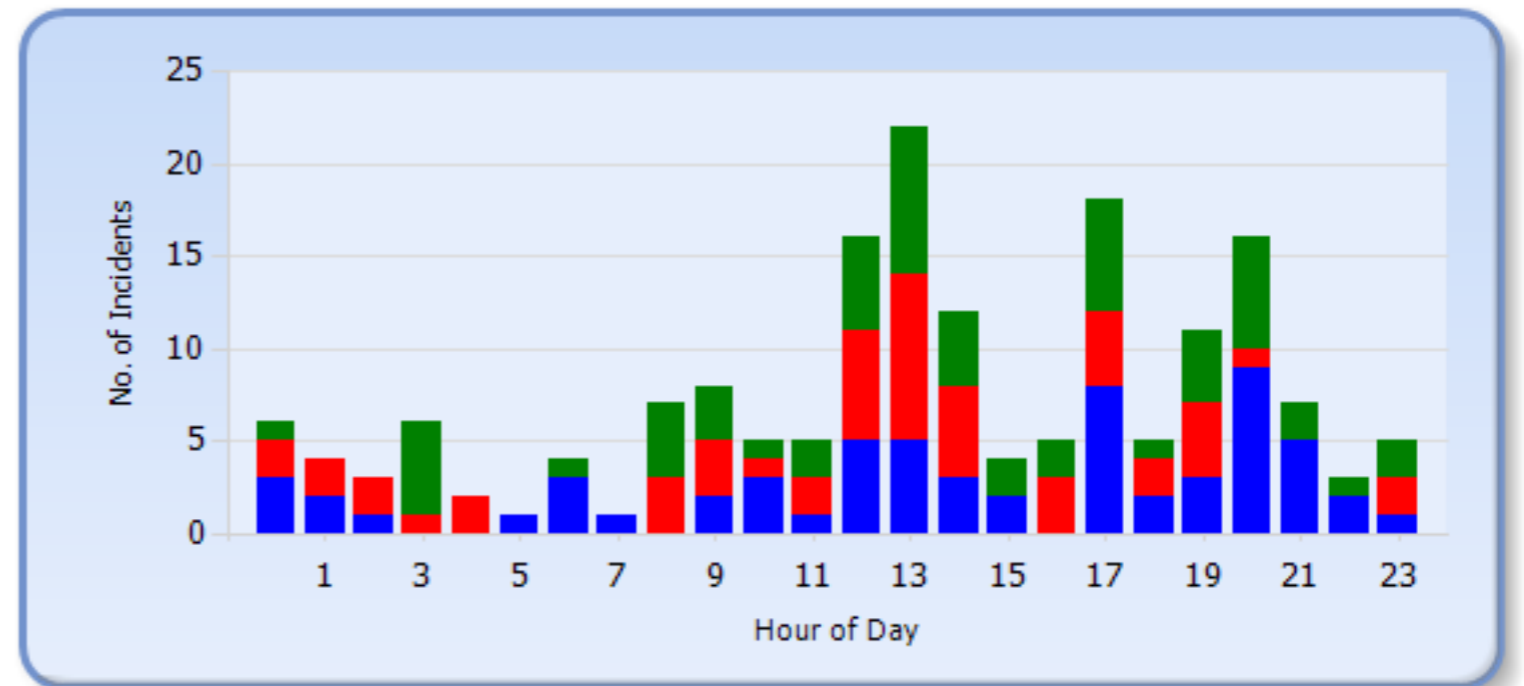

On-Call Station

Station 8.4 Saltash - 2016/17

HOUR	False Alarm	Fire	Special Service	Total
0	3	2	1	6
1	2	2	0	4
2	1	2	0	3
3	0	1	5	6
4	0	2	0	2
5	1	0	0	1
6	3	0	1	4
7	1	0	0	1
8	0	3	4	8
9	2	3	3	8
10	3	1	1	5
11	1	2	2	5
12	5	6	5	16
13	5	9	8	22
14	3	5	4	12
15	2	0	2	4
16	0	3	2	5
17	8	4	6	18
18	2	2	1	5
19	3	4	4	11
20	9	1	6	16
21	5	0	2	7
22	2	0	1	3
23	1	2	2	5
Total	62	54	60	177

Key

False Alarm

Includes: Malicious or accidental.

Fire

Includes: Buildings, outdoors, vehicles and boats.

Special Service

Includes: Road traffic collisions, flooding, animal rescues, hazardous materials, lift release, making safe, removal of objects from people, medical incidents including co-responding.