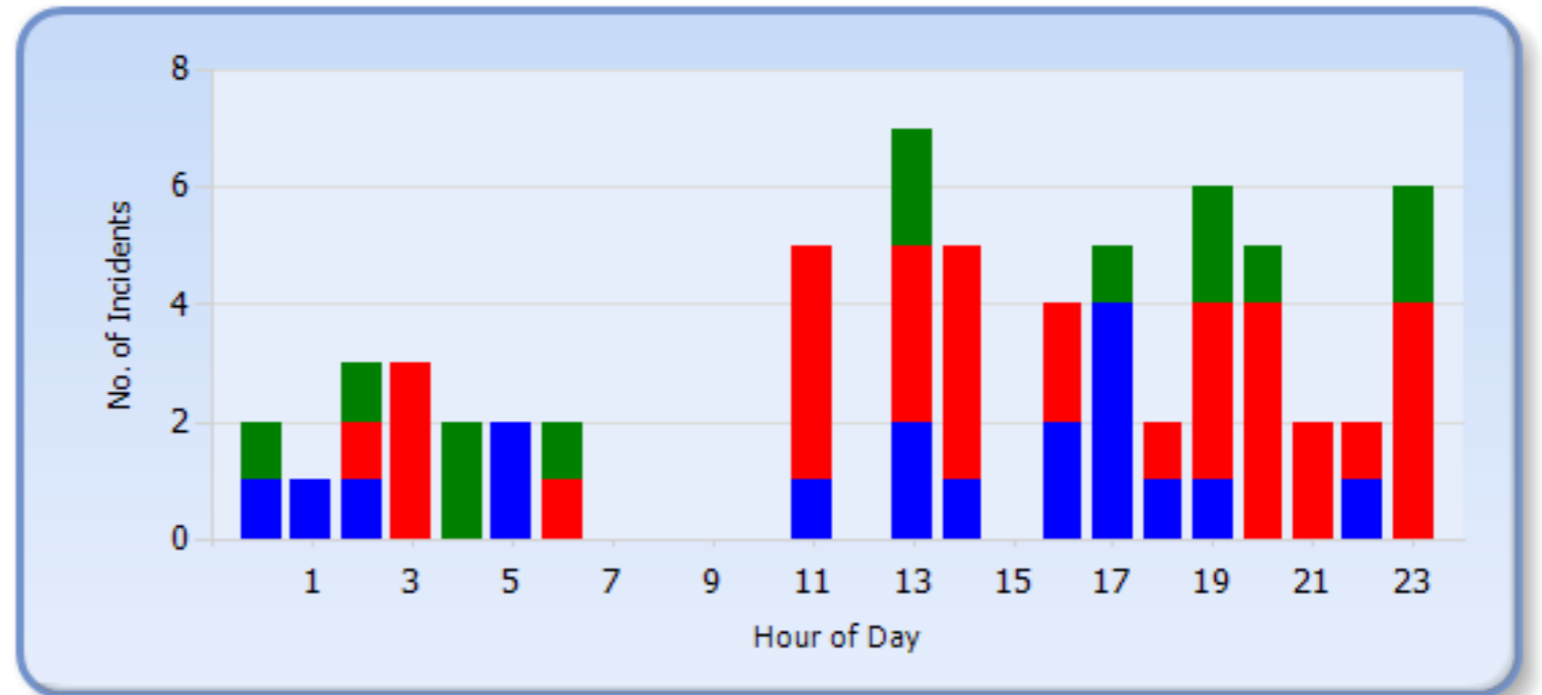

On-Call Station

Station 4.3 Mevagissey - 2016/17

HOUR	False Alarm	Fire	Special Service	Total
0	1	0	1	2
1	1	0	0	1
2	1	1	1	3
3	0	3	0	3
4	0	0	2	2
5	2	0	0	2
6	0	1	1	2
7	0	0	0	0
8	0	0	0	0
9	0	0	0	0
10	0	0	0	0
11	1	4	0	5
12	0	0	0	0
13	2	3	2	7
14	1	4	0	5
15	0	0	0	0
16	2	2	0	4
17	4	0	1	5
18	1	1	0	2
19	1	3	2	6
20	0	4	1	5
21	0	2	0	2
22	1	1	0	2
23	0	4	2	6
Total	18	33	13	64

Key

False Alarm

Includes: Malicious or accidental.

Fire

Includes: Buildings, outdoors, vehicles and boats.

Special Service

Includes: Road traffic collisions, flooding, animal rescues, hazardous materials, lift release, making safe, removal of objects from people, medical incidents including co-responding.