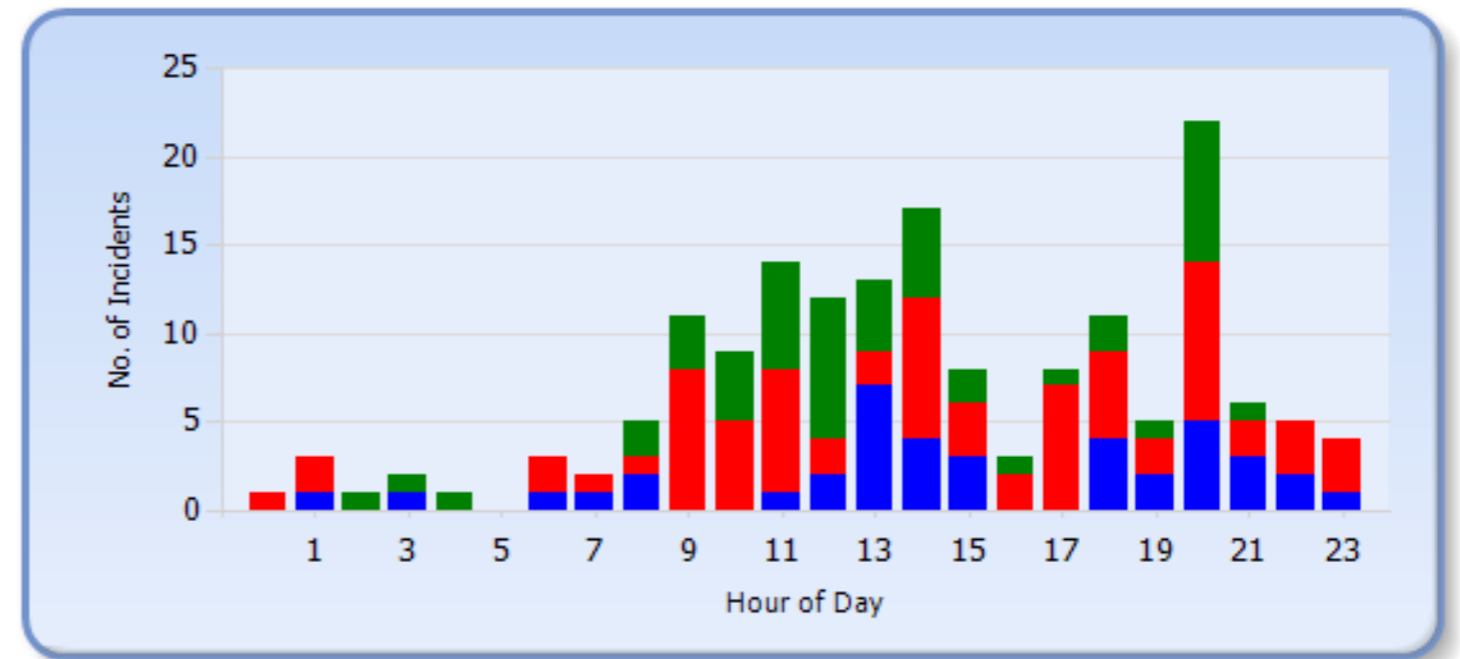

On-Call Station

Station 5.4 Wadebridge - 2016/17

HOUR	False Alarm	Fire	Special Service	Total
0	0	1	0	1
1	1	2	0	3
2	0	0	1	1
3	1	0	1	2
4	0	0	1	1
5	0	0	0	0
6	1	2	0	3
7	1	1	0	2
8	2	1	2	5
9	0	8	3	11
10	0	5	4	9
11	1	7	6	14
12	2	2	8	12
13	7	2	4	13
14	4	8	5	17
15	3	3	2	8
16	0	2	1	3
17	0	7	1	8
18	4	5	2	11
19	2	2	1	5
20	5	9	8	22
21	3	2	1	6
22	2	3	0	5
23	1	3	0	4
Total	40	75	51	166

Key

False Alarm

Includes: Malicious or accidental.

Fire

Includes: Buildings, outdoors, vehicles and boats.

Special Service

Includes: Road traffic collisions, flooding, animal rescues, hazardous materials, lift release, making safe, removal of objects from people, medical incidents including co-responding.