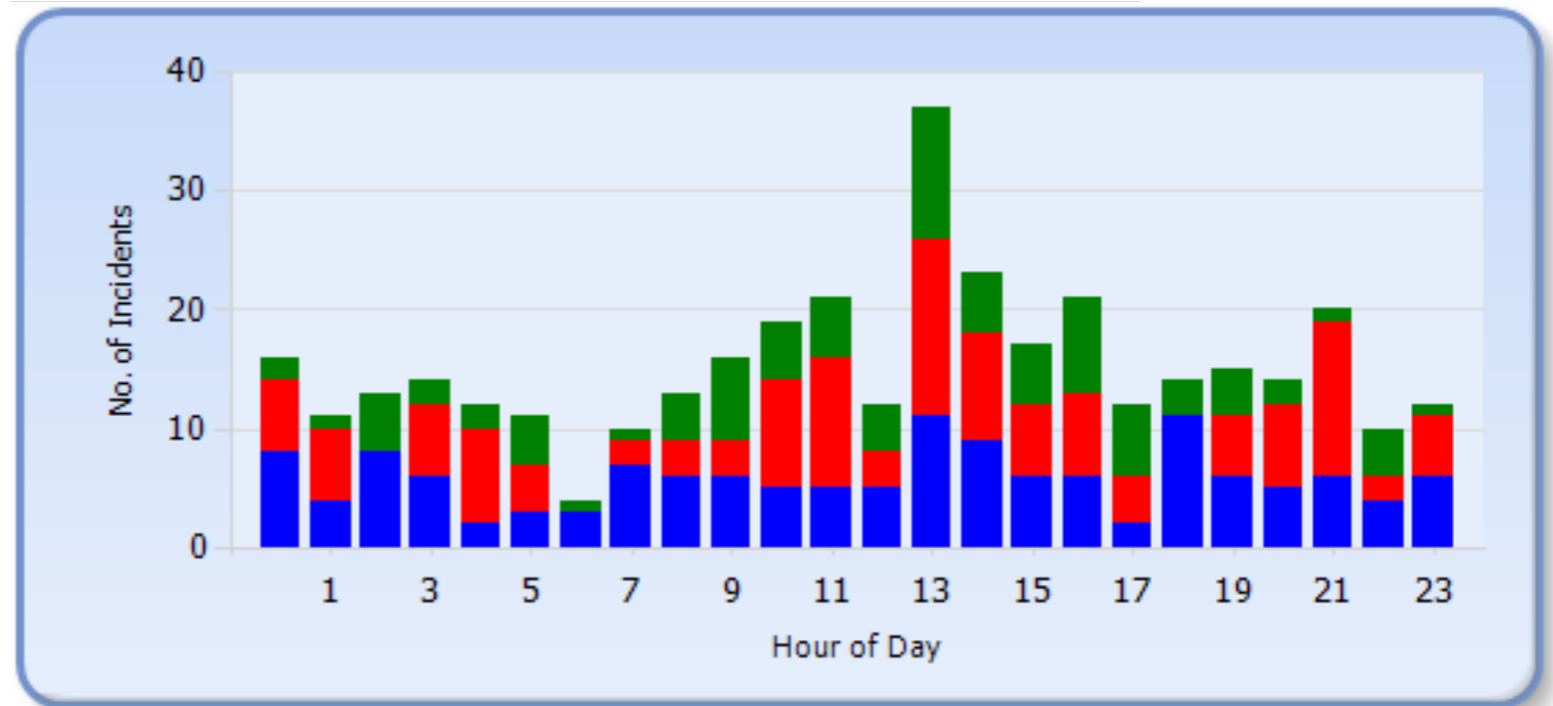

Wholetime / On-Call Station (24hr station during Summer season)

Station 5.1 Newquay - 2016/17

HOUR	False Alarm	Fire	Special Service	Total
0	8	6	2	16
1	4	6	1	11
2	8	0	5	13
3	6	6	2	14
4	2	8	2	12
5	3	4	4	11
6	3	0	1	4
7	7	2	1	10
8	6	3	4	13
9	6	3	7	16
10	5	9	5	19
11	5	11	5	21
12	5	3	4	12
13	11	15	11	37
14	9	9	5	23
15	6	6	5	17
16	6	7	8	21
17	2	4	6	12
18	11	0	3	14
19	6	5	4	15
20	5	7	2	14
21	6	13	1	20
22	4	2	4	10
23	6	5	1	12
Total	140	134	93	367

Key

False Alarm

Includes: Malicious or accidental.

Fire

Includes: Buildings, outdoors, vehicles and boats.

Special Service

Includes: Road traffic collisions, flooding, animal rescues, hazardous materials, lift release, making safe, removal of objects from people, medical incidents including co-responding.