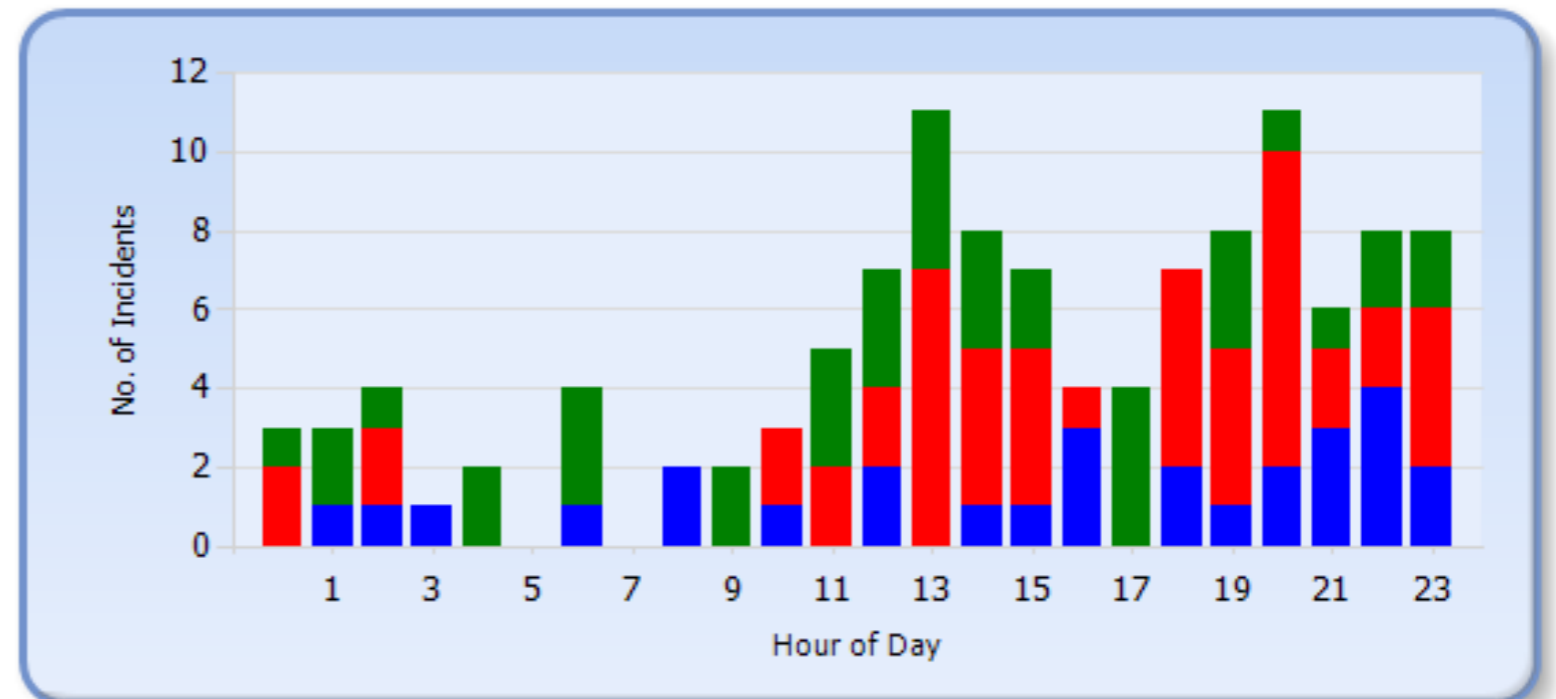

On-Call Station

Station 8.3 Torpoint - 2016/17

HOUR	False Alarm	Fire	Special Service	Total
0	0	2	1	3
1	1	0	2	3
2	1	2	1	4
3	1	0	0	1
4	0	0	2	2
5	0	0	0	0
6	1	0	3	4
7	0	0	0	0
8	2	0	0	2
9	0	0	2	2
10	1	2	0	3
11	0	2	3	5
12	2	2	3	7
13	0	7	4	11
14	1	4	3	8
15	1	4	2	7
16	3	1	0	4
17	0	0	4	4
18	2	5	0	7
19	1	4	3	8
20	2	8	1	11
21	3	2	1	6
22	4	2	2	8
23	2	4	2	8
Total	28	51	39	118

Key

False Alarm

Includes: Malicious or accidental.

Fire

Includes: Buildings, outdoors, vehicles and boats.

Special Service

Includes: Road traffic collisions, flooding, animal rescues, hazardous materials, lift release, making safe, removal of objects from people, medical incidents including co-responding.