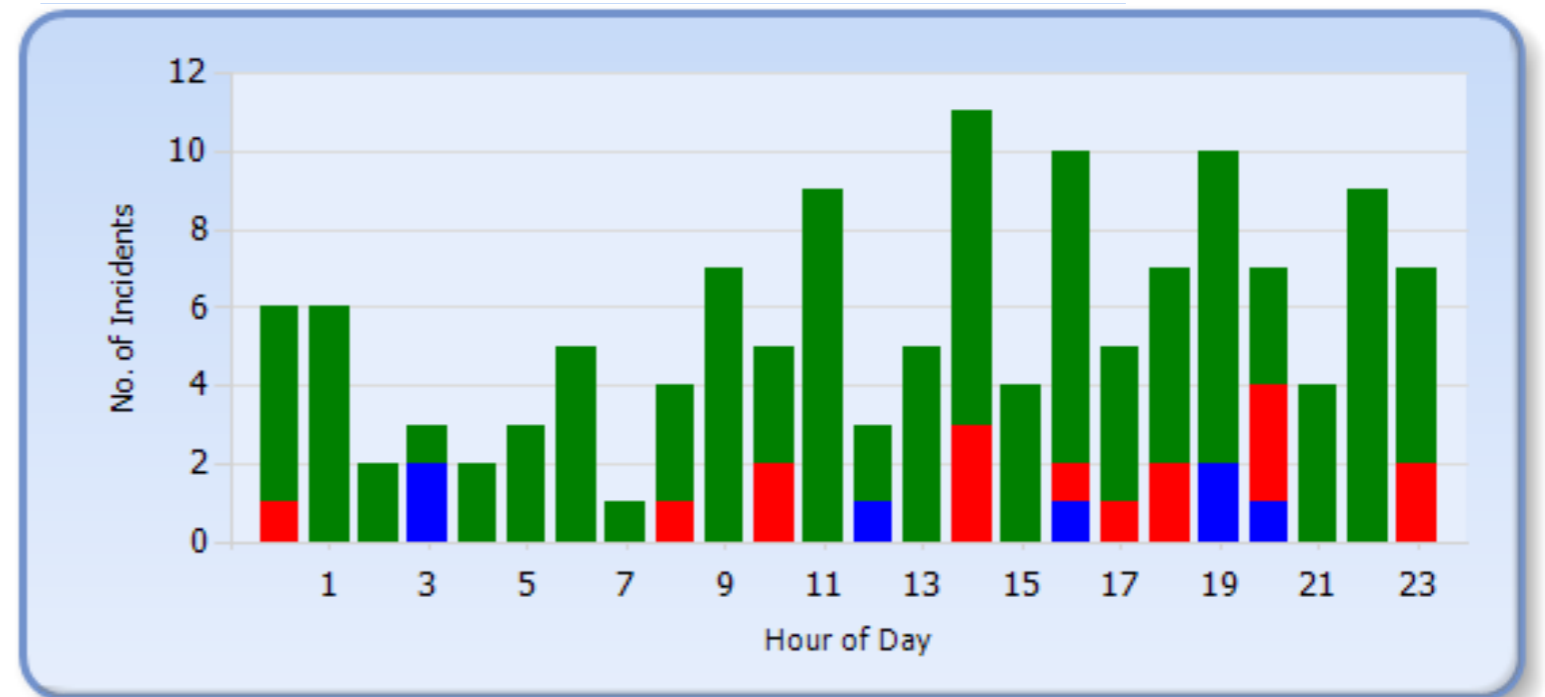

## On-Call Station

Station 3.2 St Keverne - 2016/17

HOUR	False Alarm	Fire	Special Service	Total
0	0	1	5	6
1	0	0	6	6
2	0	0	2	2
3	2	0	1	3
4	0	0	2	2
5	0	0	3	3
6	0	0	5	5
7	0	0	1	1
8	0	1	3	4
9	0	0	7	7
10	0	2	3	5
11	0	0	9	9
12	1	0	2	3
13	0	0	5	5
14	0	3	8	11
15	0	0	4	4
16	1	1	8	10
17	0	1	4	5
18	0	2	5	7
19	2	0	8	10
20	1	3	3	7
21	0	0	4	4
22	0	0	9	9
23	0	2	5	7
<b>Total</b>	<b>7</b>	<b>16</b>	<b>112</b>	<b>135</b>