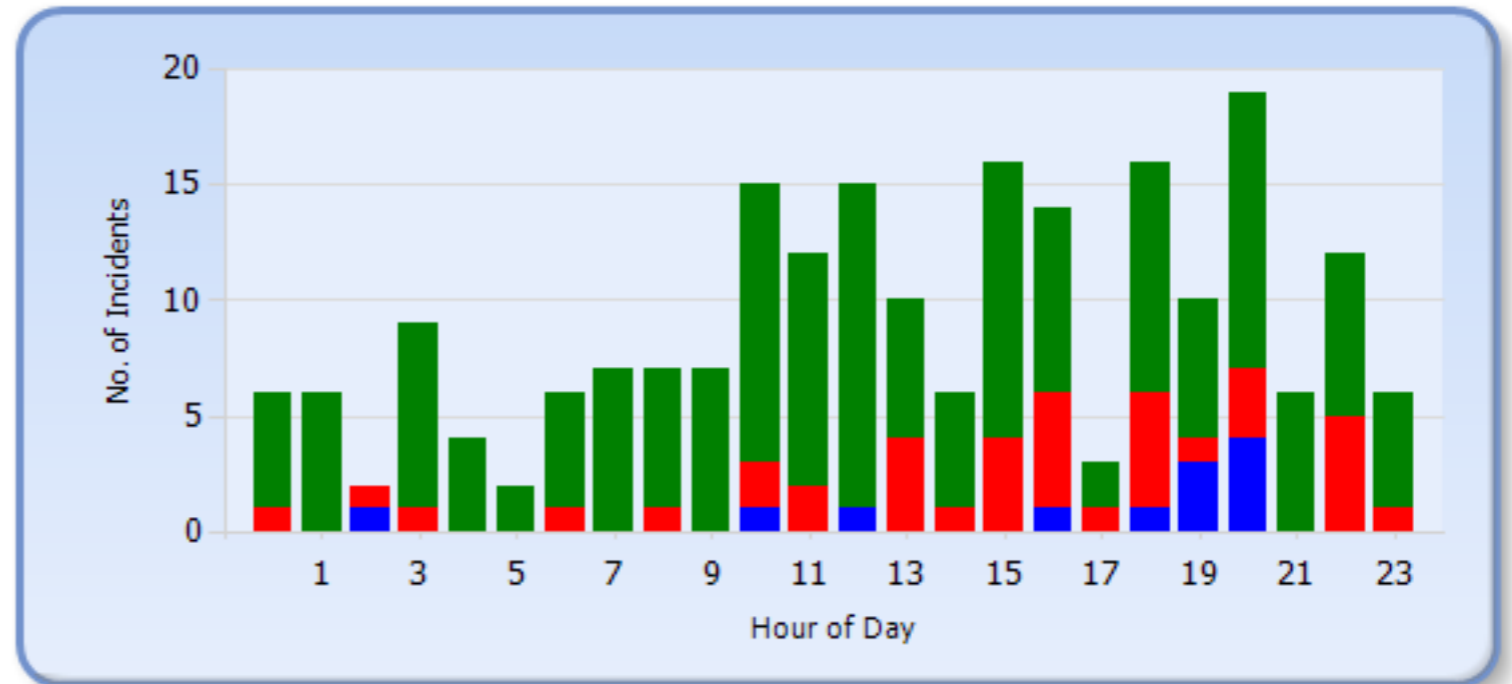

On-Call Station

Station 3.3 Mullion - 2016/17

HOUR	False Alarm	Fire	Special Service	Total
0	0	1	5	6
1	0	0	6	6
2	1	1	0	2
3	0	1	8	9
4	0	0	4	4
5	0	0	2	2
6	0	1	5	6
7	0	0	7	7
8	0	1	6	7
9	0	0	7	7
10	1	2	12	15
11	0	2	10	12
12	1	0	14	15
13	0	4	6	10
14	0	1	5	6
15	0	4	12	16
16	1	5	8	14
17	0	1	2	3
18	1	5	10	16
19	3	1	6	10
20	4	3	12	19
21	0	0	6	6
22	0	5	7	12
23	0	1	5	6
Total	12	39	165	216

Key

False Alarm

Includes: Malicious or accidental.

Fire

Includes: Buildings, outdoors, vehicles and boats.

Special Service

Includes: Road traffic collisions, flooding, animal rescues, hazardous materials, lift release, making safe, removal of objects from people, medical incidents including co-responding.