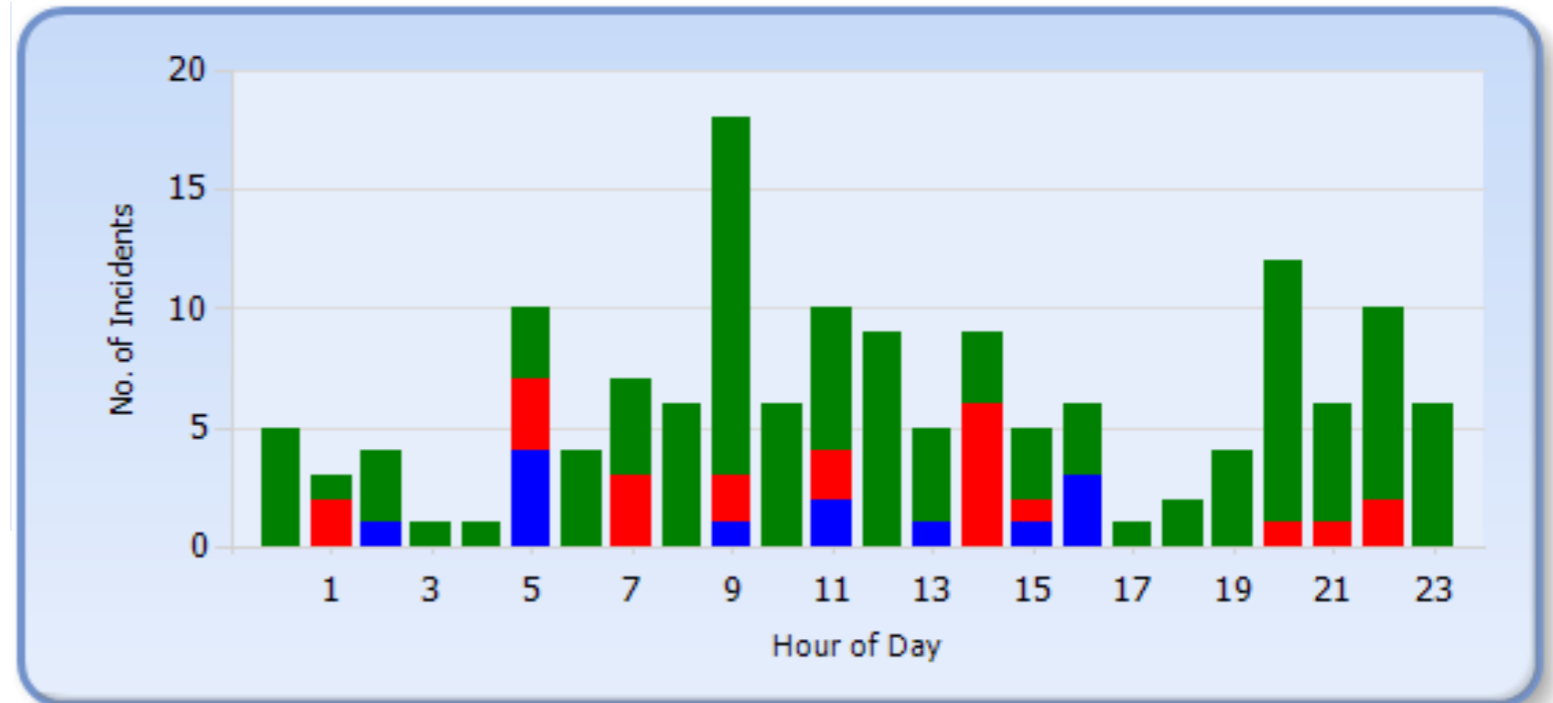

On-Call Station

Station 4.2 St Mawes - 2016/17

HOUR	False Alarm	Fire	Special Service	Total
0	0	0	5	5
1	0	2	1	3
2	1	0	3	4
3	0	0	1	1
4	0	0	1	1
5	4	3	3	10
6	0	0	4	4
7	0	3	4	7
8	0	0	6	6
9	1	2	15	18
10	0	0	6	6
11	2	2	6	10
12	0	0	9	9
13	1	0	4	5
14	0	6	3	9
15	1	1	3	5
16	3	0	3	6
17	0	0	1	1
18	0	0	2	2
19	0	0	4	4
20	0	1	11	12
21	0	1	5	6
22	0	2	8	10
23	0	0	6	6
Total	13	23	114	150

Key

False Alarm

Includes: Malicious or accidental.

Fire

Includes: Buildings, outdoors, vehicles and boats.

Special Service

Includes: Road traffic collisions, flooding, animal rescues, hazardous materials, lift release, making safe, removal of objects from people, medical incidents including co-responding.