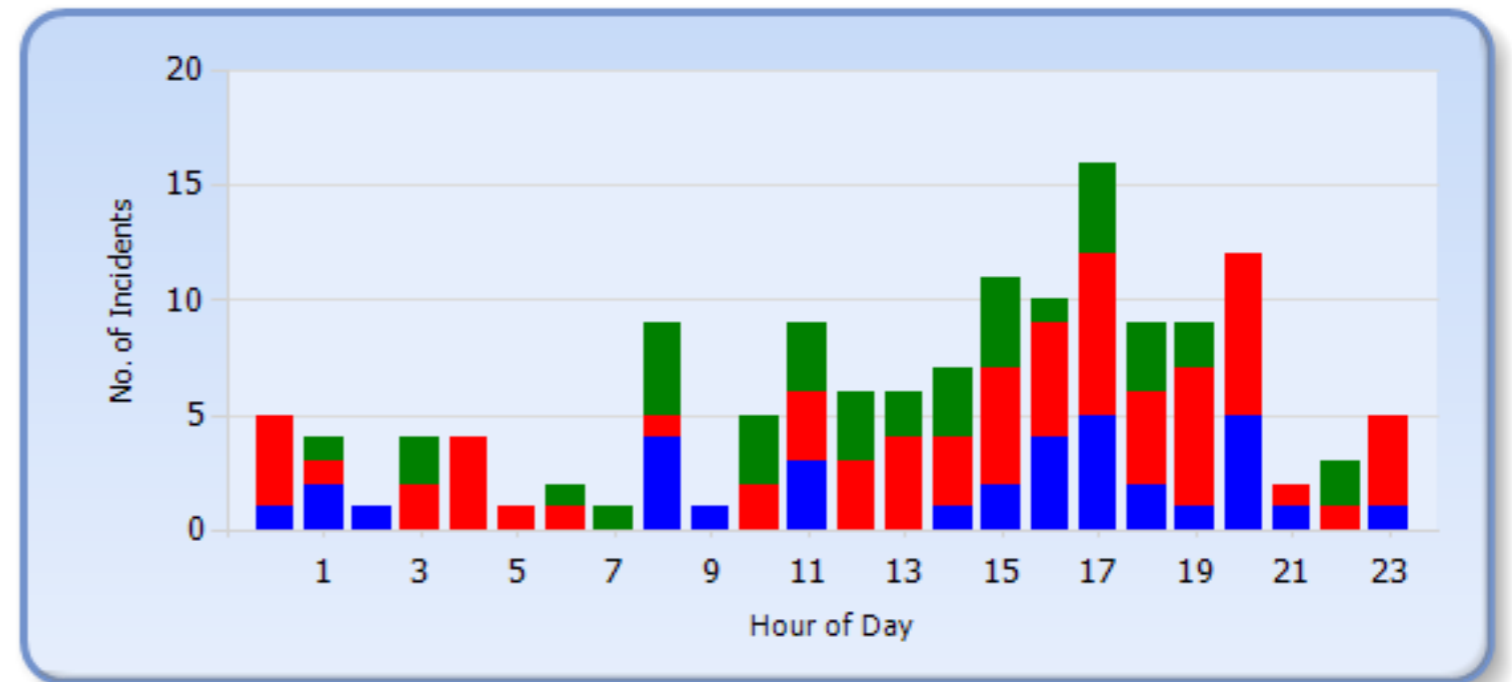

On-Call Station

Station 8.5 Callington - 2016/17

HOUR	False Alarm	Fire	Special Service	Total
0	1	4	0	5
1	2	1	1	4
2	1	0	0	1
3	0	2	2	4
4	0	4	0	4
5	0	1	0	1
6	0	1	1	2
7	0	0	1	1
8	4	1	4	9
9	1	0	0	1
10	0	2	3	5
11	3	3	3	9
12	0	3	3	6
13	0	4	2	6
14	1	3	3	7
15	2	5	4	11
16	4	5	1	10
17	5	7	4	16
18	2	4	3	9
19	1	6	2	9
20	5	7	0	12
21	1	1	0	2
22	0	1	2	3
23	1	4	0	5
Total	34	69	39	142

Key

False Alarm

Includes: Malicious or accidental.

Fire

Includes: Buildings, outdoors, vehicles and boats.

Special Service

Includes: Road traffic collisions, flooding, animal rescues, hazardous materials, lift release, making safe, removal of objects from people, medical incidents including co-responding.