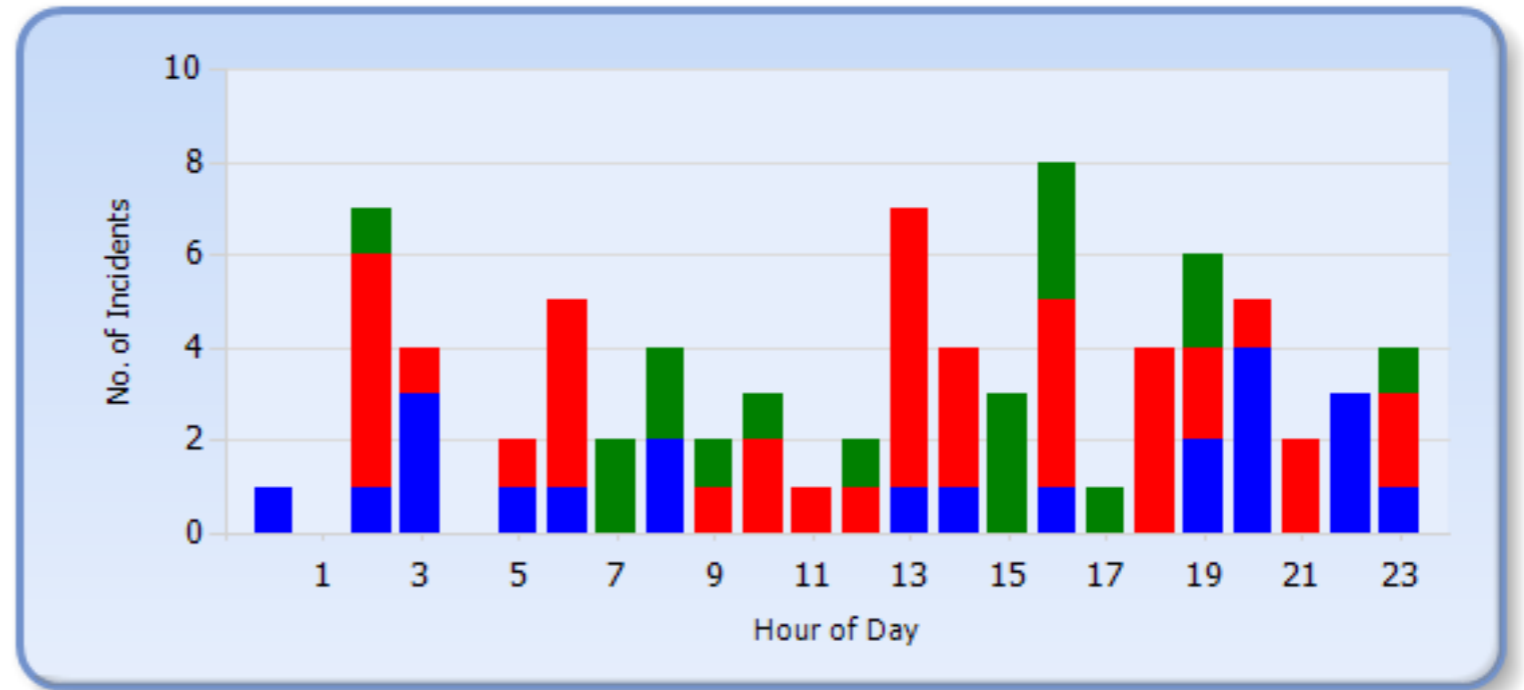

On-Call Station

Station 6.4 Lostwithiel - 2016/17

HOUR	False Alarm	Fire	Special Service	Total
0	1	0	0	1
1	0	0	0	0
2	1	5	1	7
3	3	1	0	4
4	0	0	0	0
5	1	1	0	2
6	1	4	0	5
7	0	0	2	2
8	2	0	2	4
9	0	1	1	2
10	0	2	1	3
11	0	1	0	1
12	0	1	1	2
13	1	6	0	7
14	1	3	0	4
15	0	0	3	3
16	1	4	3	8
17	0	0	1	1
18	0	4	0	4
19	2	2	2	6
20	4	1	0	5
21	0	2	0	2
22	3	0	0	3
23	1	2	1	4
Total	22	40	18	80

Key

False Alarm

Includes: Malicious or accidental.

Fire

Includes: Buildings, outdoors, vehicles and boats.

Special Service

Includes: Road traffic collisions, flooding, animal rescues, hazardous materials, lift release, making safe, removal of objects from people, medical incidents including co-responding.