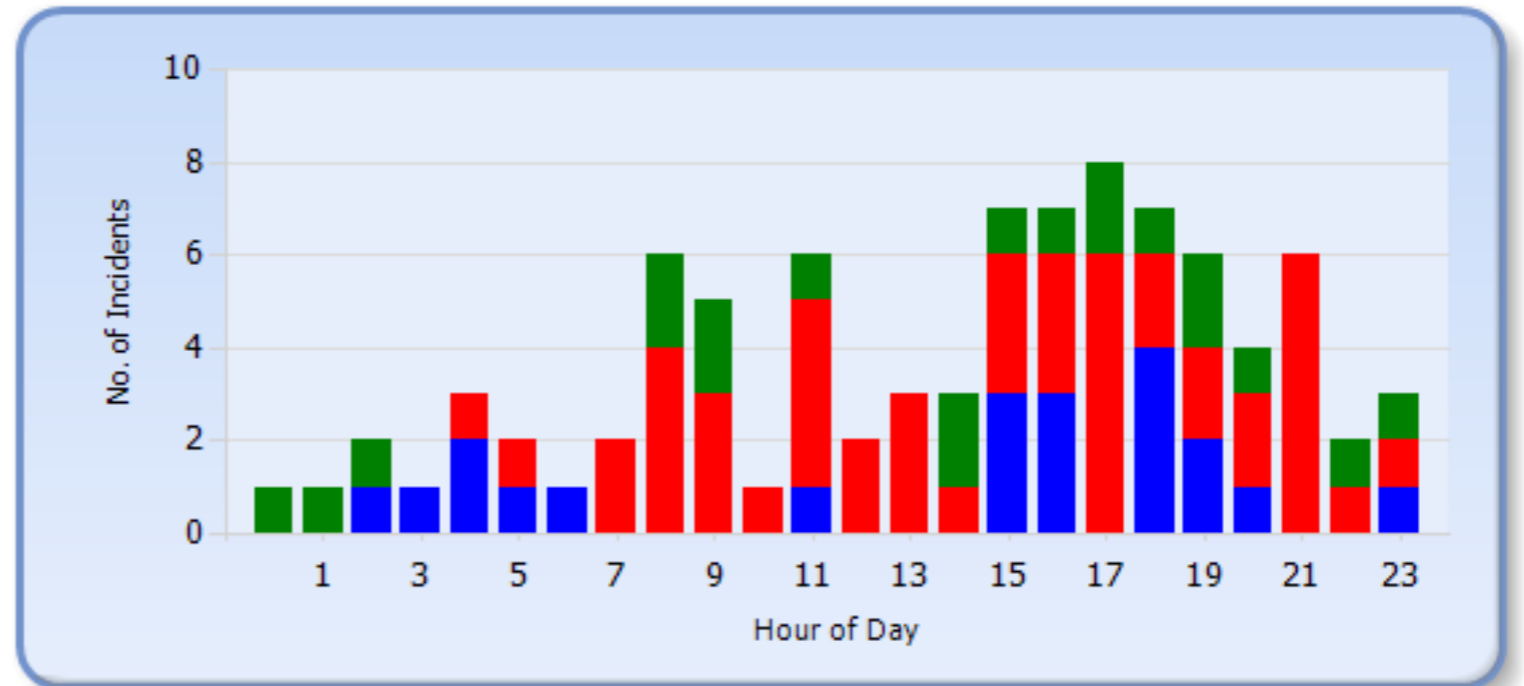

On-Call Station

Station 8.2 Looe - 2016/17

HOUR	False Alarm	Fire	Special Service	Total
0	0	0	1	1
1	0	0	1	1
2	1	0	1	2
3	1	0	0	1
4	2	1	0	3
5	1	1	0	2
6	1	0	0	1
7	0	2	0	2
8	0	4	2	6
9	0	3	2	5
10	0	1	0	1
11	1	4	1	6
12	0	2	0	2
13	0	3	0	3
14	0	1	2	3
15	3	3	1	7
16	3	3	1	7
17	0	6	2	8
18	4	2	1	7
19	2	2	2	6
20	1	2	1	4
21	0	6	0	6
22	0	1	1	2
23	1	1	1	3
Total	21	48	20	89

Key

False Alarm

Includes: Malicious or accidental.

Fire

Includes: Buildings, outdoors, vehicles and boats.

Special Service

Includes: Road traffic collisions, flooding, animal rescues, hazardous materials, lift release, making safe, removal of objects from people, medical incidents including co-responding.