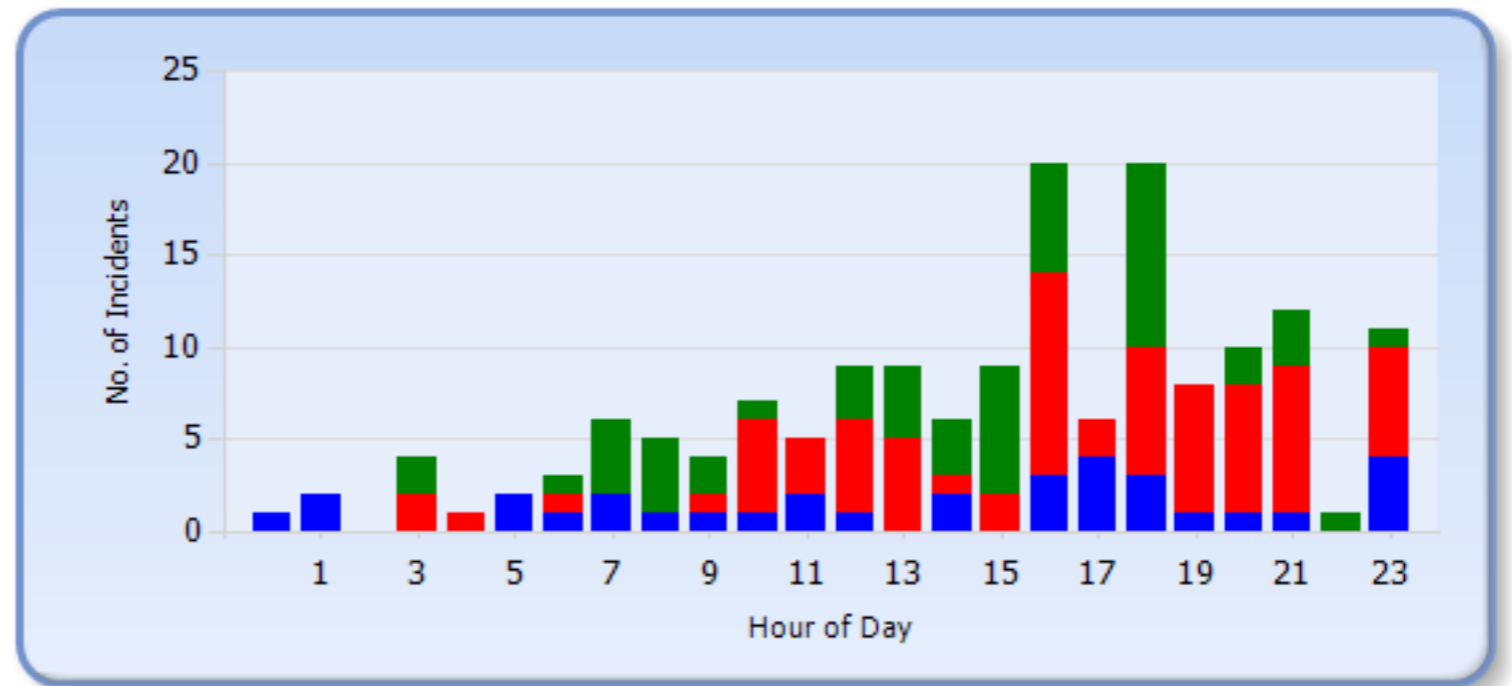

On-Call Station

Station 7.3 Bude - 2016/17

HOUR	False Alarm	Fire	Special Service	Total
0	1	0	0	1
1	2	0	0	2
2	0	0	0	0
3	0	2	2	4
4	0	1	0	1
5	2	0	0	2
6	1	1	1	3
7	2	0	4	6
8	1	0	4	5
9	1	1	2	4
10	1	5	1	7
11	2	3	0	5
12	1	5	3	9
13	0	5	4	9
14	2	1	3	6
15	0	2	7	9
16	3	11	6	20
17	4	2	0	6
18	3	7	10	20
19	1	7	0	8
20	1	7	2	10
21	1	8	3	12
22	0	0	1	1
23	4	6	1	11
Total	33	74	54	161

Key

False Alarm

Includes: Malicious or accidental.

Fire

Includes: Buildings, outdoors, vehicles and boats.

Special Service

Includes: Road traffic collisions, flooding, animal rescues, hazardous materials, lift release, making safe, removal of objects from people, medical incidents including co-responding.