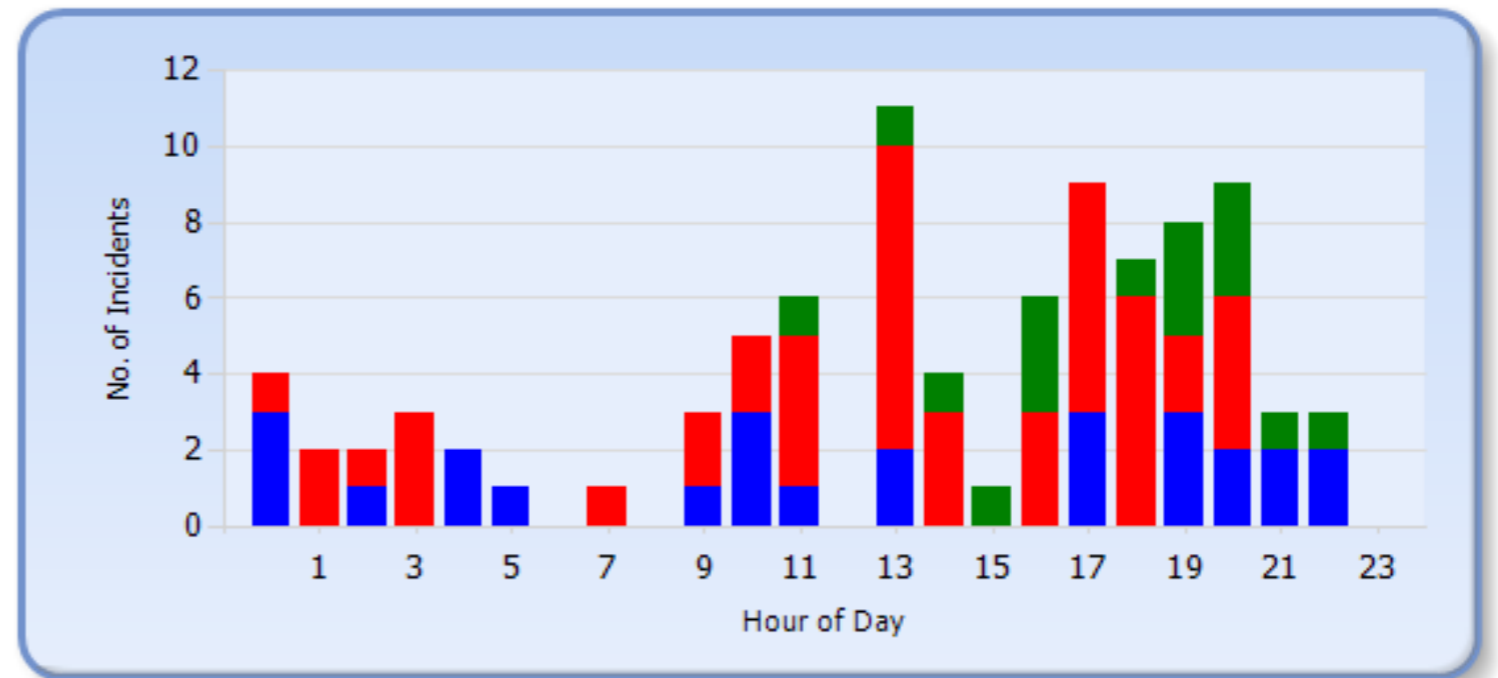

On-Call Station

Station 2.3 Perranporth - 2016/17

HOUR	False Alarm	Fire	Special Service	Total
0	3	1	0	4
1	0	2	0	2
2	1	1	0	2
3	0	3	0	3
4	2	0	0	2
5	1	0	0	1
6	0	0	0	0
7	0	1	0	1
8	0	0	0	0
9	1	2	0	3
10	3	2	0	5
11	1	4	1	6
12	0	0	0	0
13	2	8	1	11
14	0	3	1	4
15	0	0	1	1
16	0	3	3	6
17	3	6	0	10
18	0	6	1	7
19	3	2	3	8
20	2	4	3	9
21	2	0	1	3
22	2	0	1	3
23	0	0	0	0
Total	26	48	16	91

Key

False Alarm

Includes: Malicious or accidental.

Fire

Includes: Buildings, outdoors, vehicles and boats.

Special Service

Includes: Road traffic collisions, flooding, animal rescues, hazardous materials, lift release, making safe, removal of objects from people, medical incidents including co-responding.