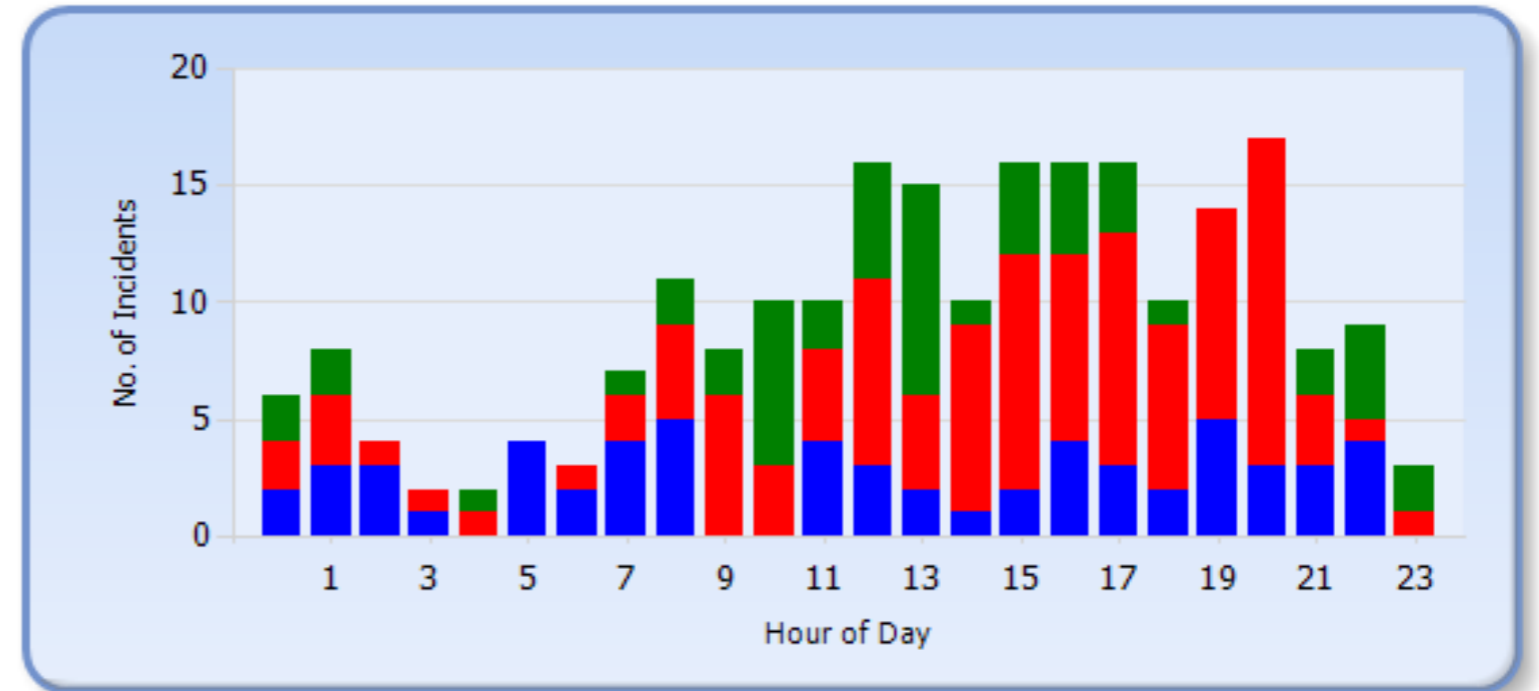

On-Call Station

Station 8.1 Liskeard - 2016/17

HOUR	False Alarm	Fire	Special Service	Total
0	2	2	2	6
1	3	3	2	8
2	3	1	0	4
3	1	1	0	2
4	0	1	1	2
5	4	0	0	4
6	2	1	0	3
7	4	2	1	7
8	5	4	2	11
9	0	6	2	8
10	0	3	7	10
11	4	4	2	10
12	3	8	5	16
13	2	4	9	15
14	1	8	1	10
15	2	10	4	16
16	4	8	4	16
17	3	10	3	16
18	2	7	1	10
19	5	9	0	14
20	3	14	0	17
21	3	3	2	8
22	4	1	4	9
23	0	1	2	3
Total	60	111	54	225

Key

False Alarm

Includes: Malicious or accidental.

Fire

Includes: Buildings, outdoors, vehicles and boats.

Special Service

Includes: Road traffic collisions, flooding, animal rescues, hazardous materials, lift release, making safe, removal of objects from people, medical incidents including co-responding.