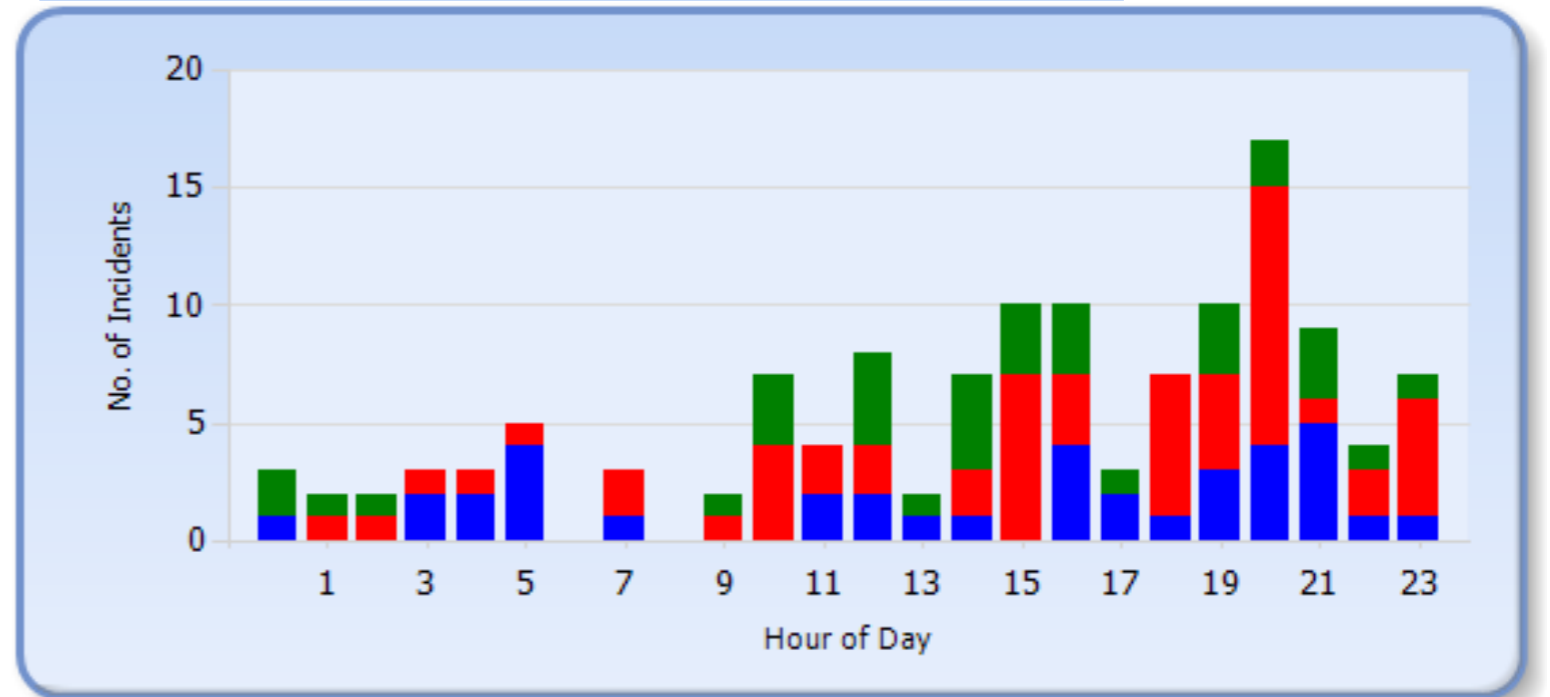

On-Call Station

Station 1.2 St Just - 2016/17

HOUR	False Alarm	Fire	Special Service	Total
0	1	0	2	3
1	0	1	1	2
2	0	1	1	2
3	2	1	0	3
4	2	1	0	3
5	4	1	0	5
6	0	0	0	0
7	1	2	0	3
8	0	0	0	0
9	0	1	1	2
10	0	4	3	7
11	2	2	0	4
12	2	2	4	8
13	1	0	1	2
14	1	2	4	7
15	0	7	3	10
16	4	3	3	10
17	2	0	1	3
18	1	6	0	7
19	3	4	3	10
20	4	11	2	17
21	5	1	3	9
22	1	2	1	4
23	1	5	1	7
Total	37	57	34	128

Key

False Alarm

Includes: Malicious or accidental.

Fire

Includes: Buildings, outdoors, vehicles and boats.

Special Service

Includes: Road traffic collisions, flooding, animal rescues, hazardous materials, lift release, making safe, removal of objects from people, medical incidents including co-responding.