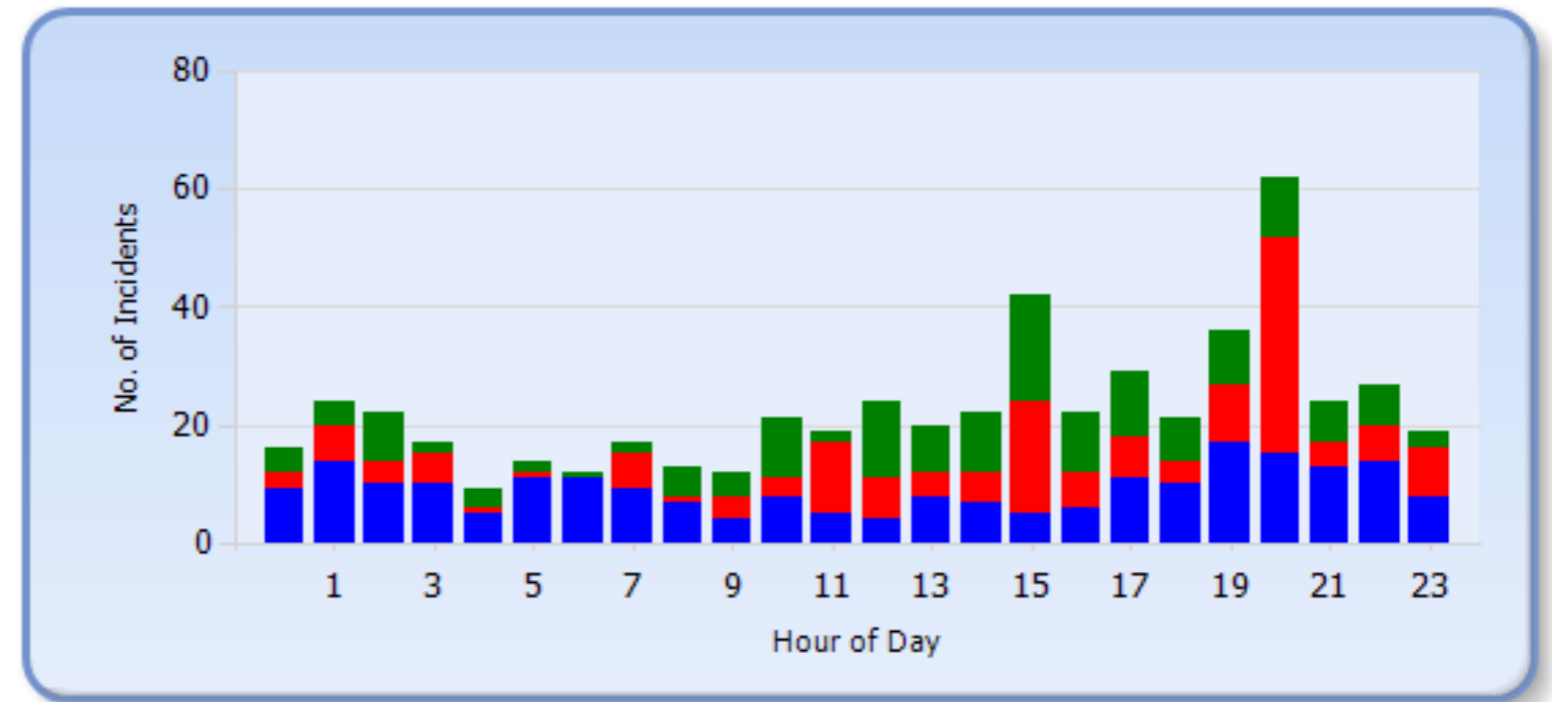

Shift Station / On-Call

Station 3.1 Falmouth - 2016/17

HOUR	False Alarm	Fire	Special Service	Total
0	9	3	4	16
1	14	6	4	24
2	10	4	8	22
3	10	5	2	17
4	5	1	3	9
5	11	1	2	14
6	11	0	1	12
7	9	6	2	17
8	7	1	5	13
9	4	4	4	12
10	8	3	10	21
11	5	12	2	19
12	4	7	13	24
13	8	4	8	20
14	7	5	10	22
15	5	19	18	42
16	6	6	10	22
17	11	7	11	29
18	10	4	7	21
19	17	10	9	36
20	15	37	10	62
21	13	4	7	24
22	14	6	7	27
23	8	8	3	19
Total	221	163	160	544

Key

False Alarm

Includes: Malicious or accidental.

Fire

Includes: Buildings, outdoors, vehicles and boats.

Special Service

Includes: Road traffic collisions, flooding, animal rescues, hazardous materials, lift release, making safe, removal of objects from people, medical incidents including co-responding.