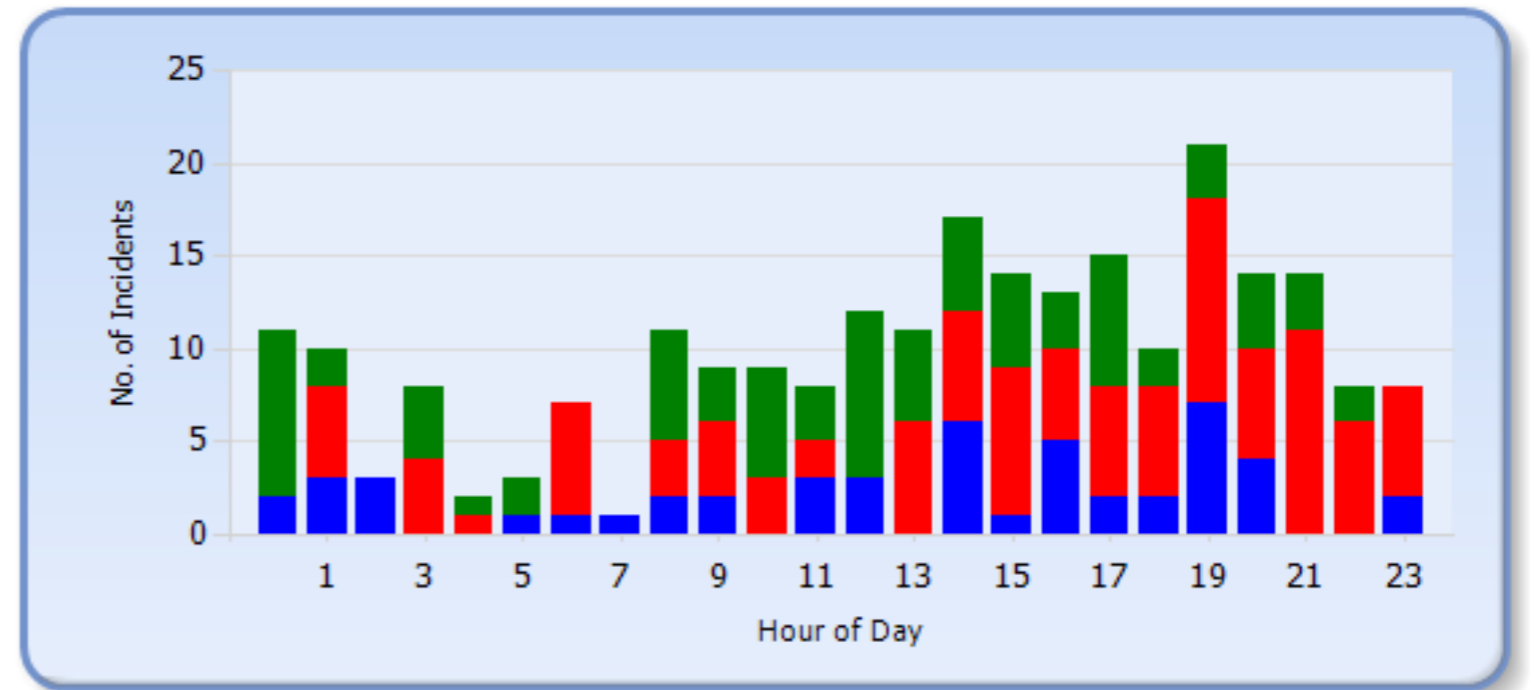

On-Call Station

Station 7.4 Launceston - 2016/17

HOUR	False Alarm	Fire	Special Service	Total
0	2	0	9	11
1	3	5	2	10
2	3	0	0	3
3	0	4	4	9
4	0	1	1	2
5	1	0	2	3
6	1	6	0	7
7	1	0	0	1
8	2	3	6	11
9	2	4	3	9
10	0	3	6	9
11	3	2	3	8
12	3	0	9	12
13	0	6	5	11
14	6	6	5	17
15	1	8	5	14
16	5	5	3	13
17	2	6	7	15
18	2	6	2	10
19	7	11	3	21
20	4	6	4	14
21	0	11	3	14
22	0	6	2	8
23	2	6	0	8
Total	50	105	84	240

Key

False Alarm

Includes: Malicious or accidental.

Fire

Includes: Buildings, outdoors, vehicles and boats.

Special Service

Includes: Road traffic collisions, flooding, animal rescues, hazardous materials, lift release, making safe, removal of objects from people, medical incidents including co-responding.