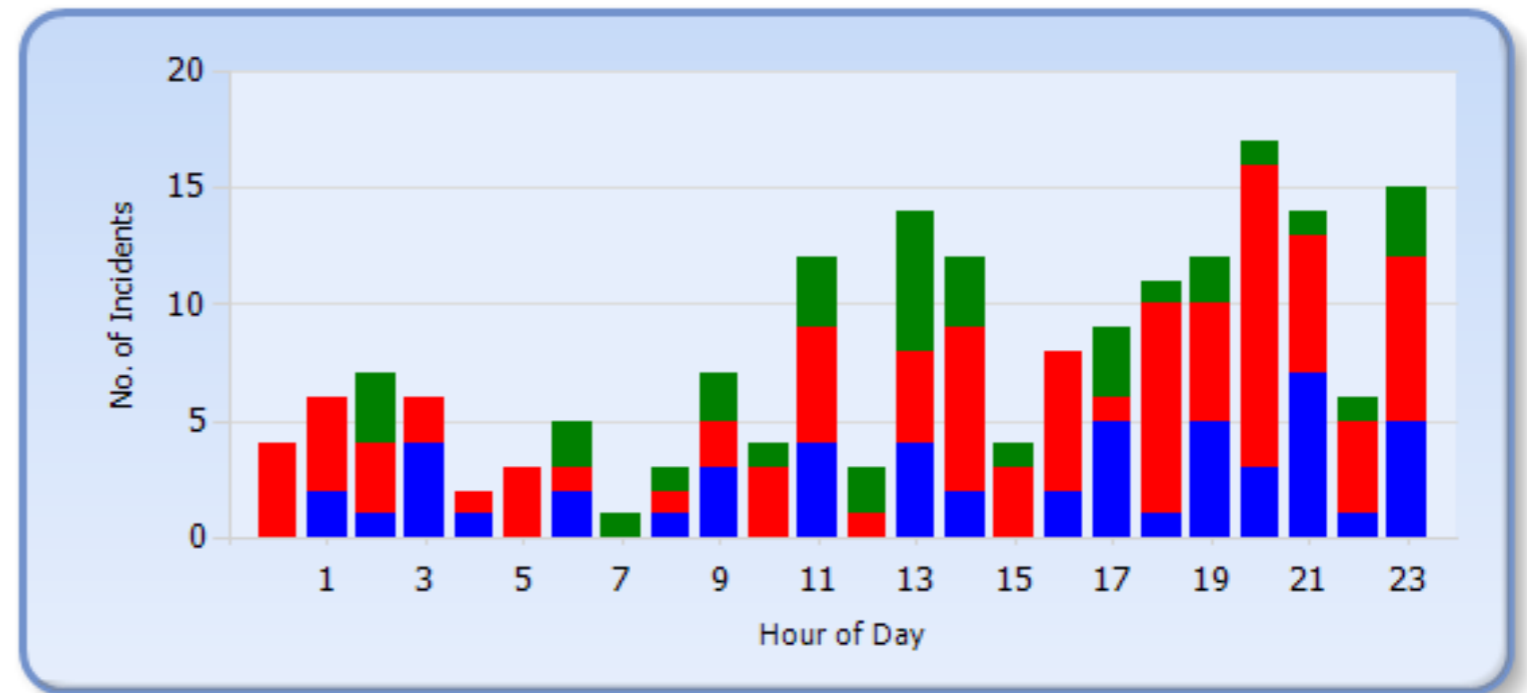

On-Call Station

Station 6.2 St Dennis - 2016/17

HOUR	False Alarm	Fire	Special Service	Total
0	0	4	0	4
1	2	4	0	6
2	1	3	3	7
3	4	2	0	6
4	1	1	0	2
5	0	3	0	3
6	2	1	2	5
7	0	0	1	1
8	1	1	1	3
9	3	2	2	7
10	0	3	1	4
11	4	5	3	12
12	0	1	2	3
13	4	4	6	14
14	2	7	3	12
15	0	3	1	4
16	2	6	0	8
17	5	1	3	9
18	1	9	1	11
19	5	5	2	12
20	3	13	1	17
21	7	6	1	14
22	1	4	1	6
23	5	7	3	15
Total	53	95	37	185

Key

False Alarm

Includes: Malicious or accidental.

Fire

Includes: Buildings, outdoors, vehicles and boats.

Special Service

Includes: Road traffic collisions, flooding, animal rescues, hazardous materials, lift release, making safe, removal of objects from people, medical incidents including co-responding.