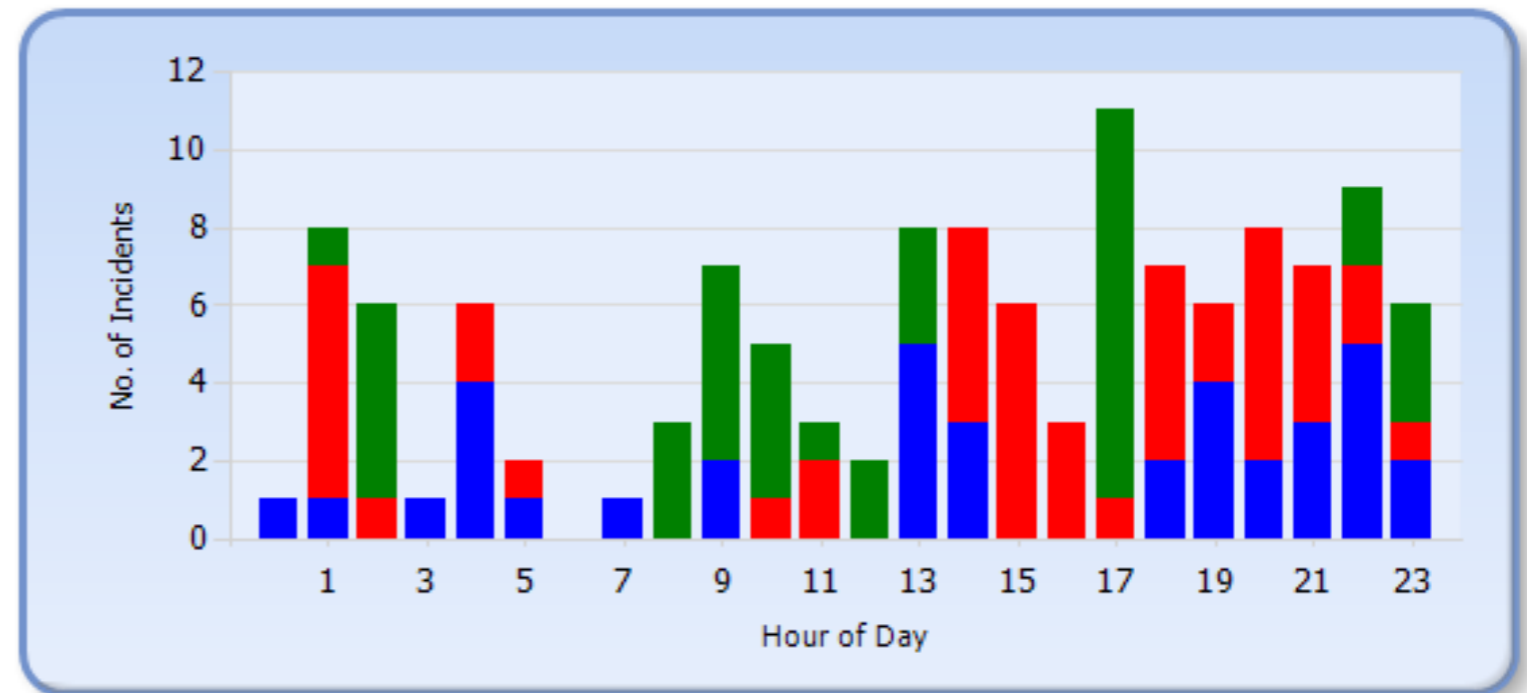

On-Call Station

Station 5.2 St Columb - 2016/17

HOUR	False Alarm	Fire	Special Service	Total
0	1	0	0	1
1	1	6	1	8
2	0	1	5	6
3	1	0	0	1
4	4	2	0	6
5	1	1	0	2
6	0	0	0	0
7	1	0	0	1
8	0	0	3	3
9	2	0	5	7
10	0	1	4	5
11	0	2	1	3
12	0	0	2	2
13	5	0	3	8
14	3	5	0	8
15	0	6	0	6
16	0	3	0	3
17	0	1	10	11
18	2	5	0	7
19	4	2	0	6
20	2	6	0	8
21	3	4	0	7
22	5	2	2	9
23	2	1	3	6
Total	37	48	39	124

Key

False Alarm

Includes: Malicious or accidental.

Fire

Includes: Buildings, outdoors, vehicles and boats.

Special Service

Includes: Road traffic collisions, flooding, animal rescues, hazardous materials, lift release, making safe, removal of objects from people, medical incidents including co-responding.