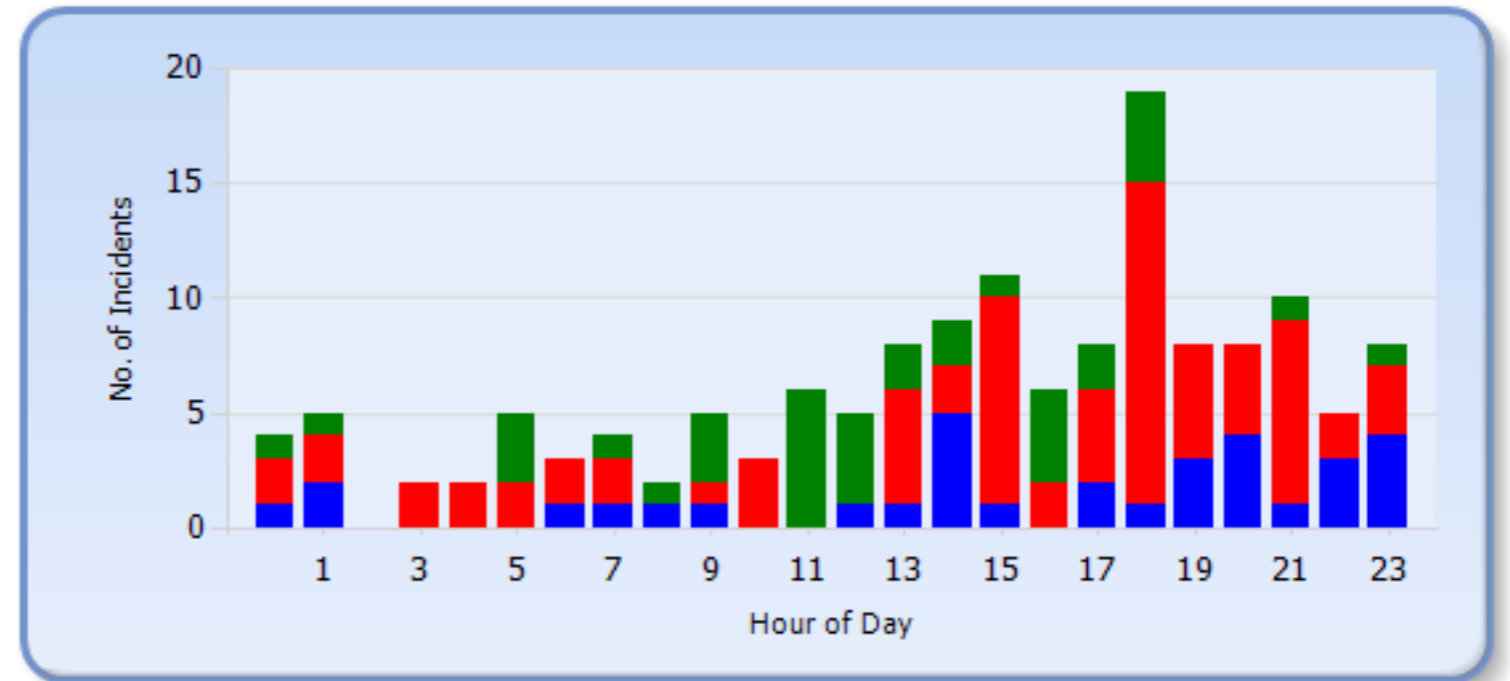

On-Call Station

Station 7.2 Delabole - 2016/17

HOUR	False Alarm	Fire	Special Service	Total
0	1	2	1	4
1	2	2	1	5
2	0	0	0	0
3	0	2	0	2
4	0	2	0	2
5	0	2	3	5
6	1	2	0	3
7	1	2	1	4
8	1	0	1	2
9	1	1	3	5
10	0	3	0	3
11	0	0	6	6
12	1	0	4	5
13	1	5	2	8
14	5	2	2	9
15	1	9	1	11
16	0	2	4	6
17	2	4	2	8
18	1	14	4	19
19	3	5	0	8
20	4	4	0	8
21	1	8	1	10
22	3	2	0	5
23	4	3	1	8
Total	33	76	37	146

Key

False Alarm

Includes: Malicious or accidental.

Fire

Includes: Buildings, outdoors, vehicles and boats.

Special Service

Includes: Road traffic collisions, flooding, animal rescues, hazardous materials, lift release, making safe, removal of objects from people, medical incidents including co-responding.