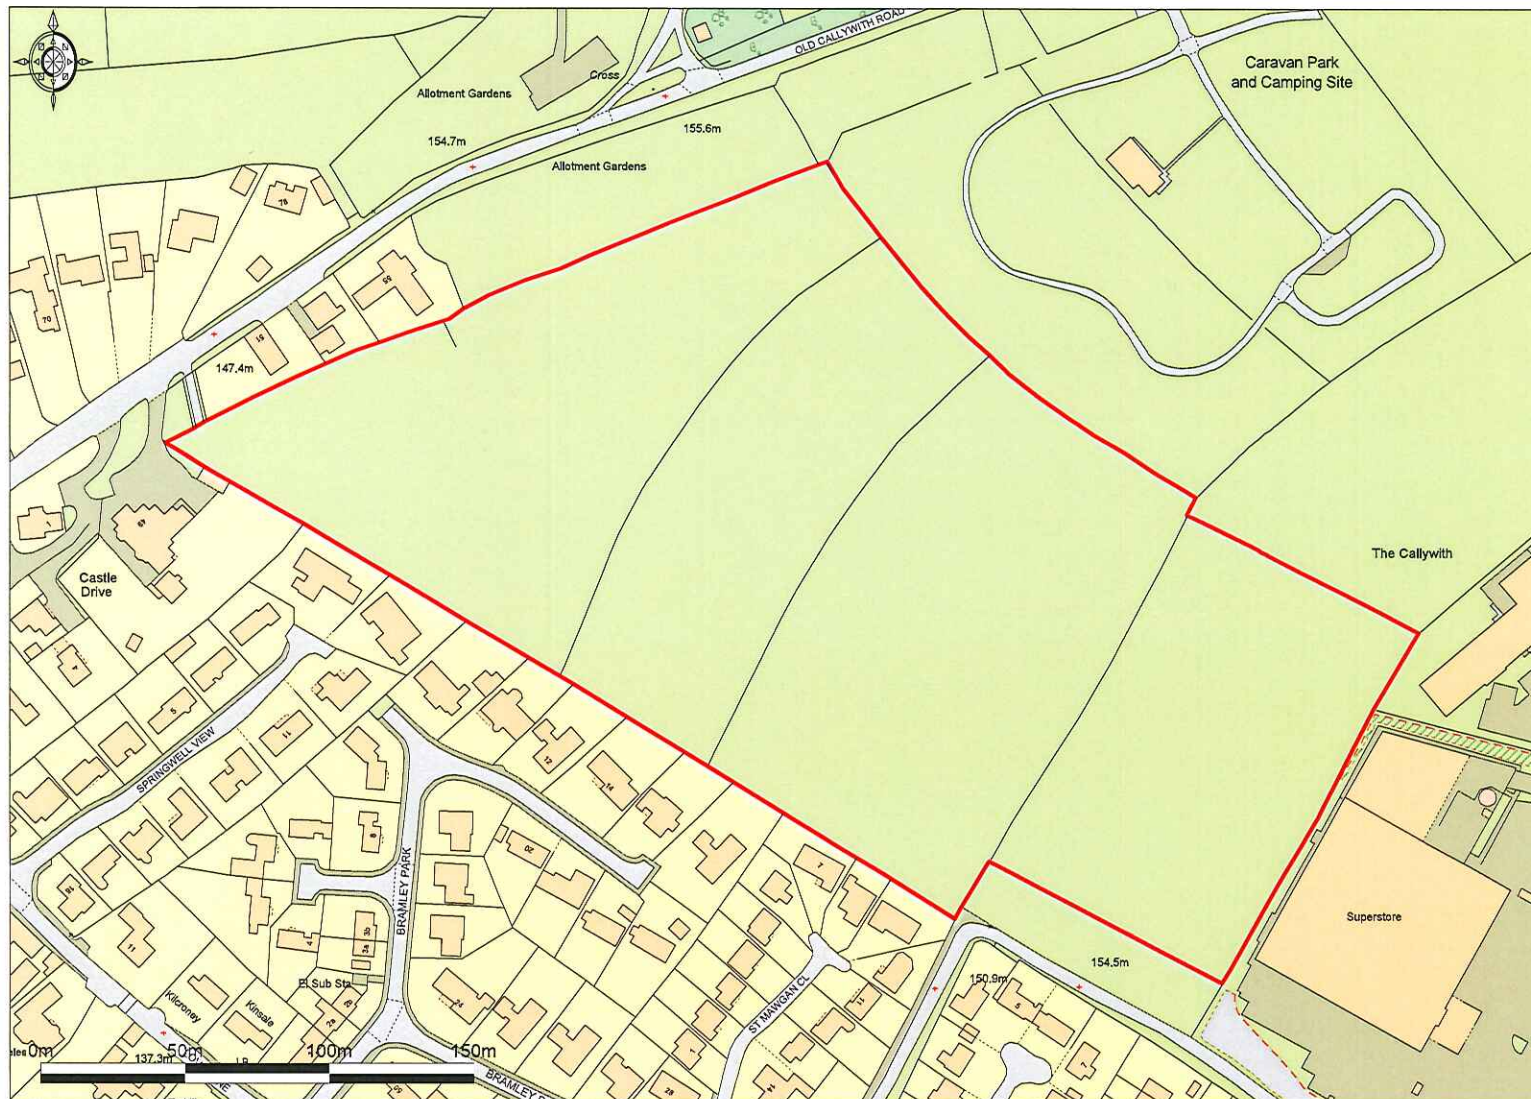

Land at Callywith Road, Bodmin

Messrs Mudge and Gatward