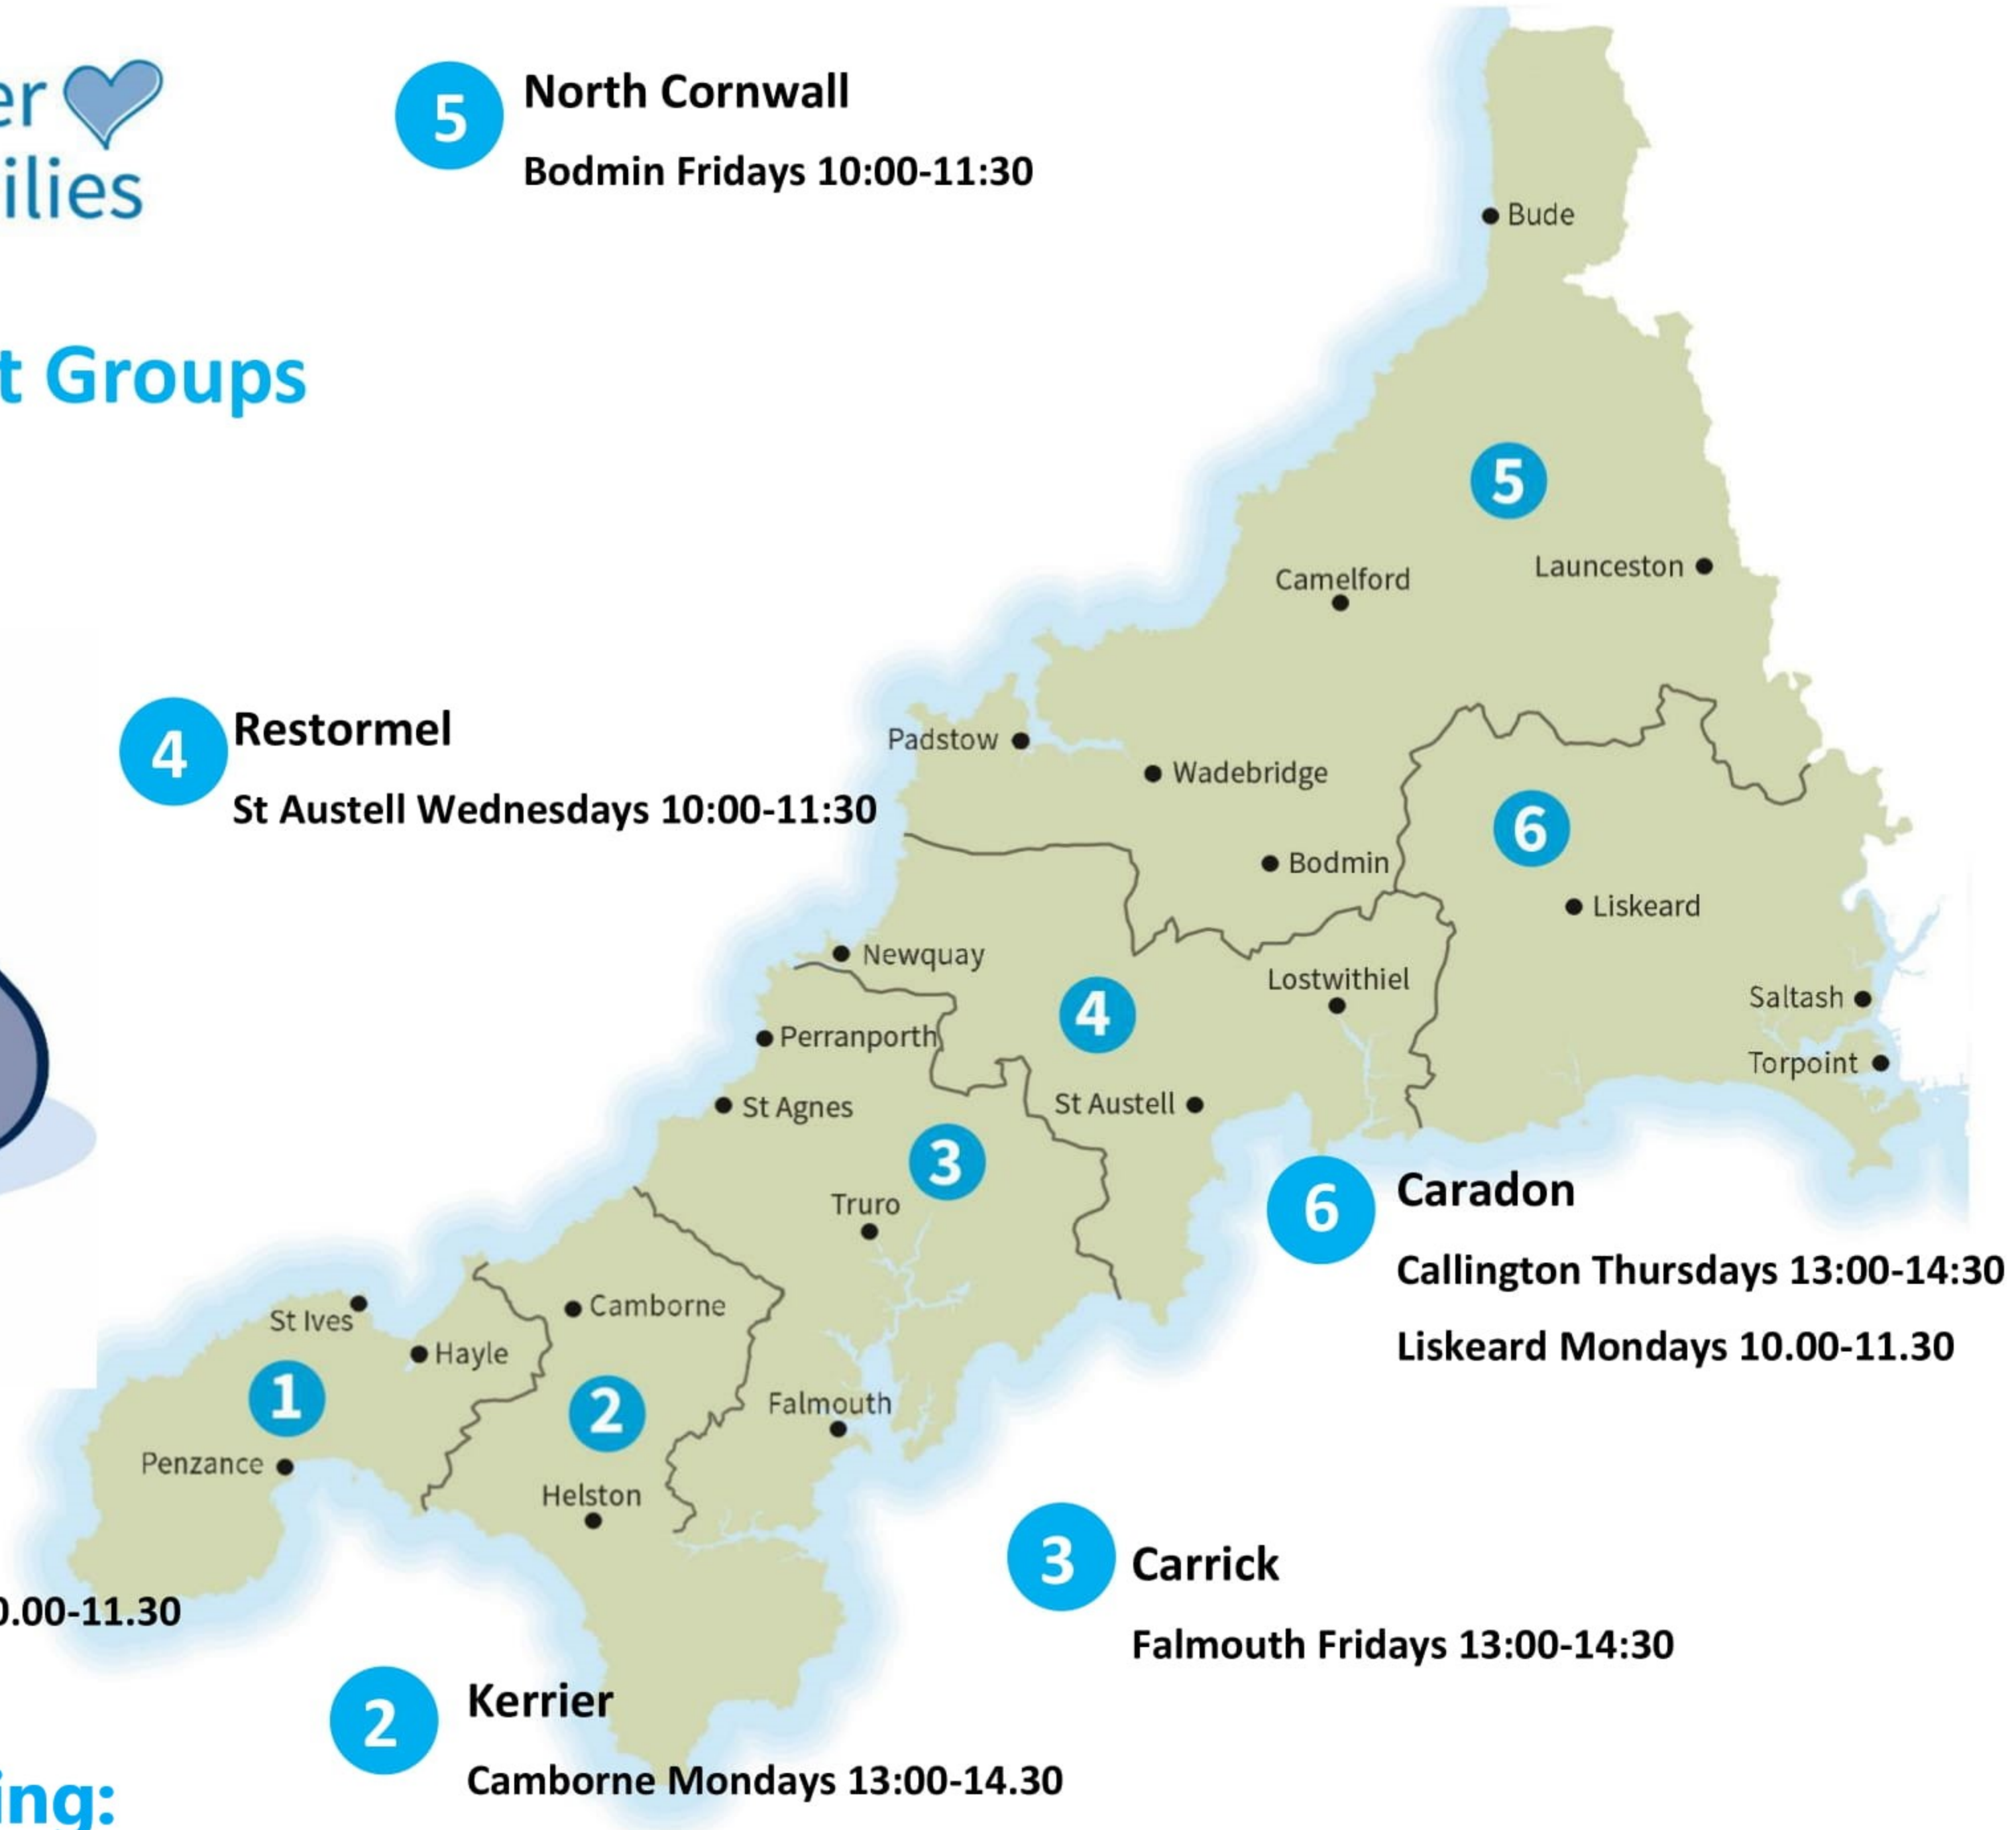

Breastfeeding Peer Support Groups

September 2021.

Booking essential by emailing:
breastfeeding@cornwall.gov.uk