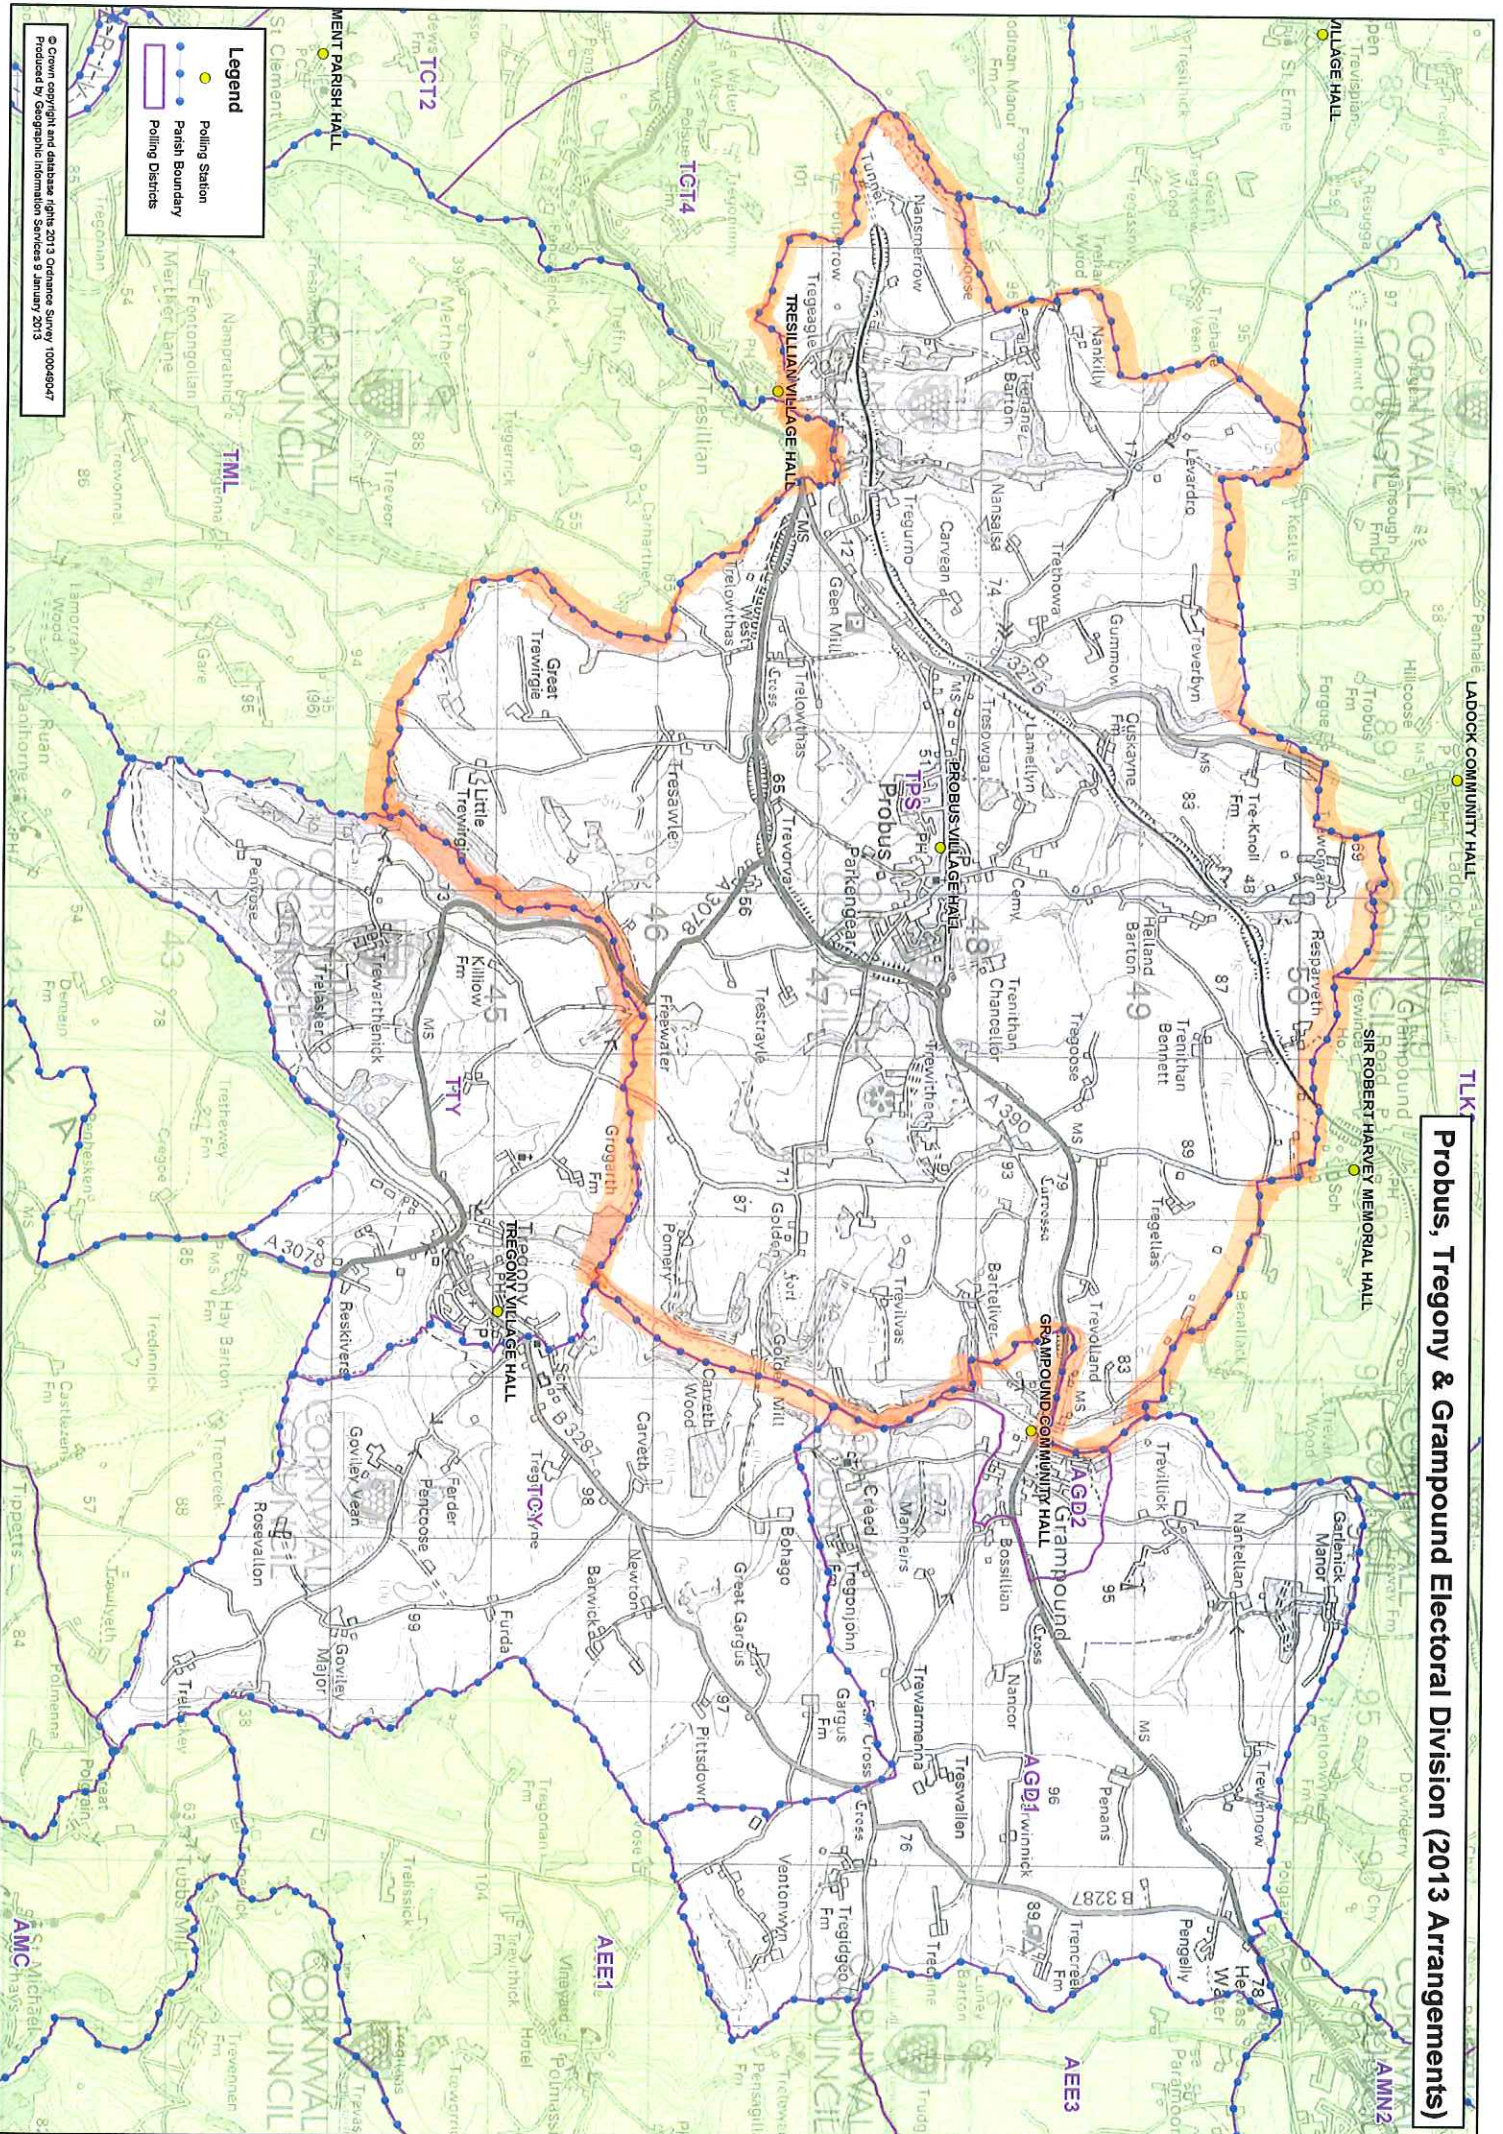

Probos, Tregony & Grampond Electoral Division (2013 Arrangements)

Legend

- Polling Station
- Parish Boundary
- Polling Districts

© Crown copyright and database right 2013 Ordnance Survey 10006047
Produced by Geographic Information Services 9 January 2013