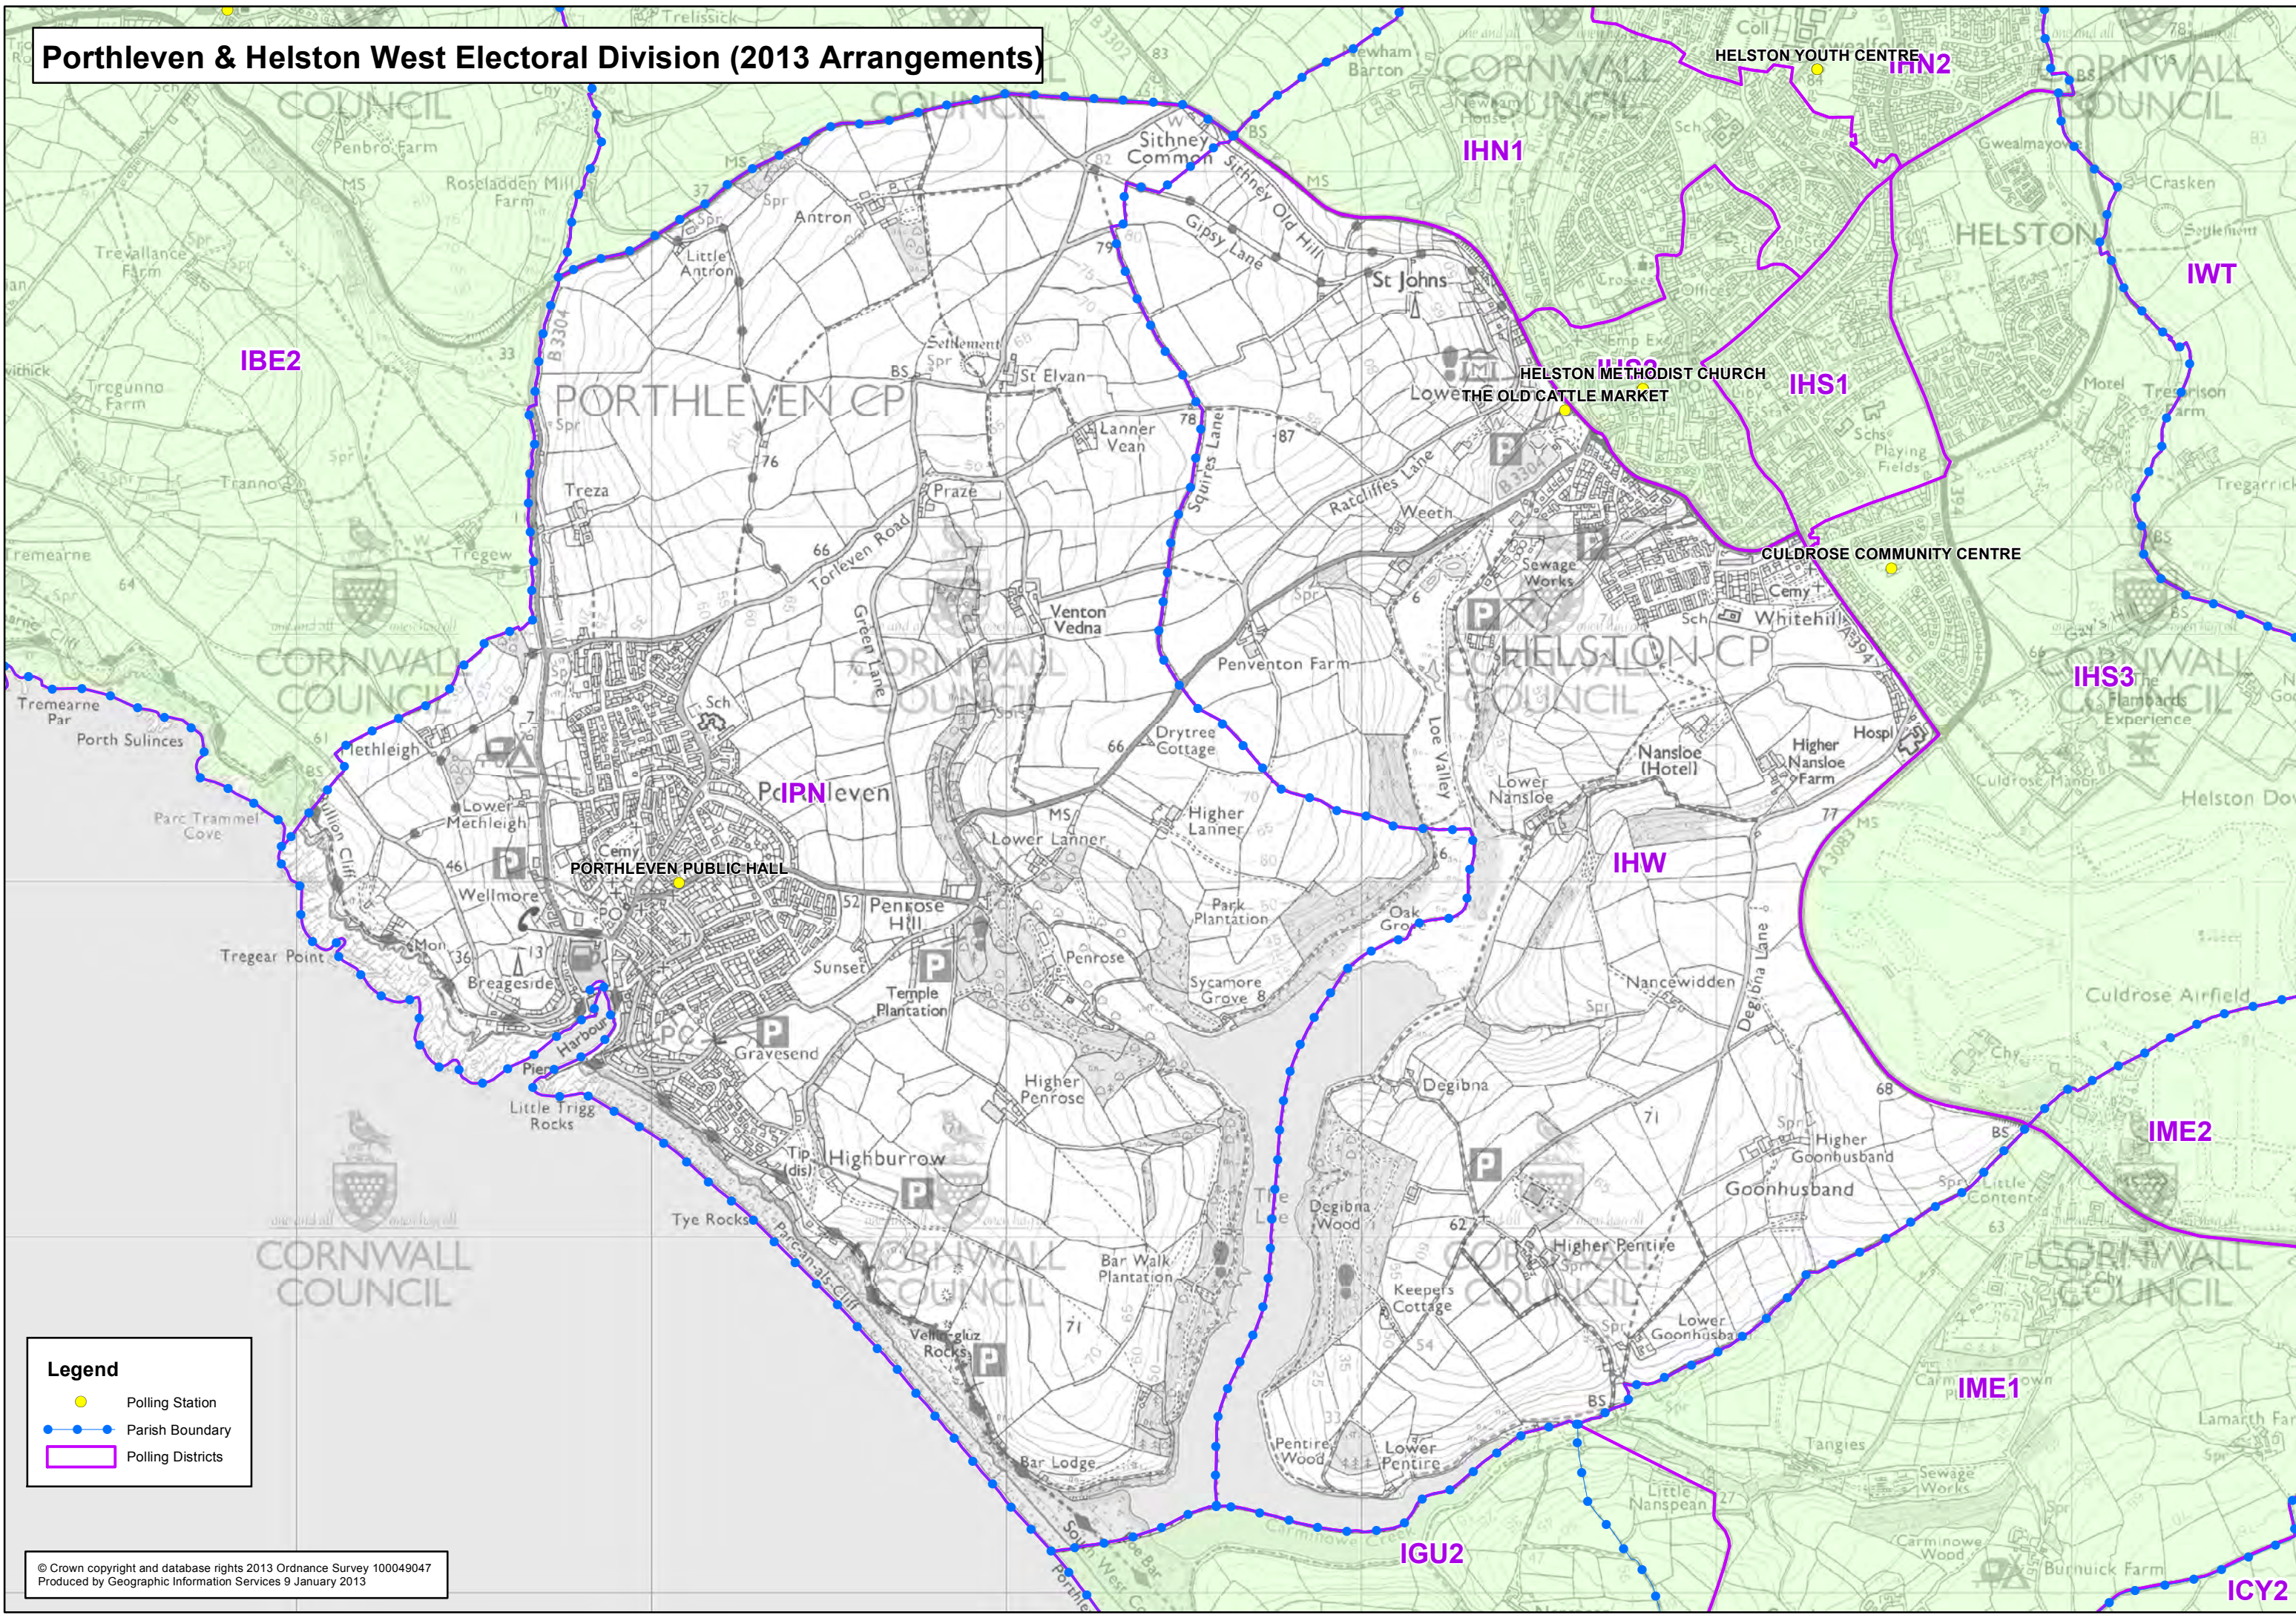

# Porthleven & Helston West Electoral Division (2013 Arrangements)

**Legend**

- Polling Station
- Parish Boundary
- Polling Districts