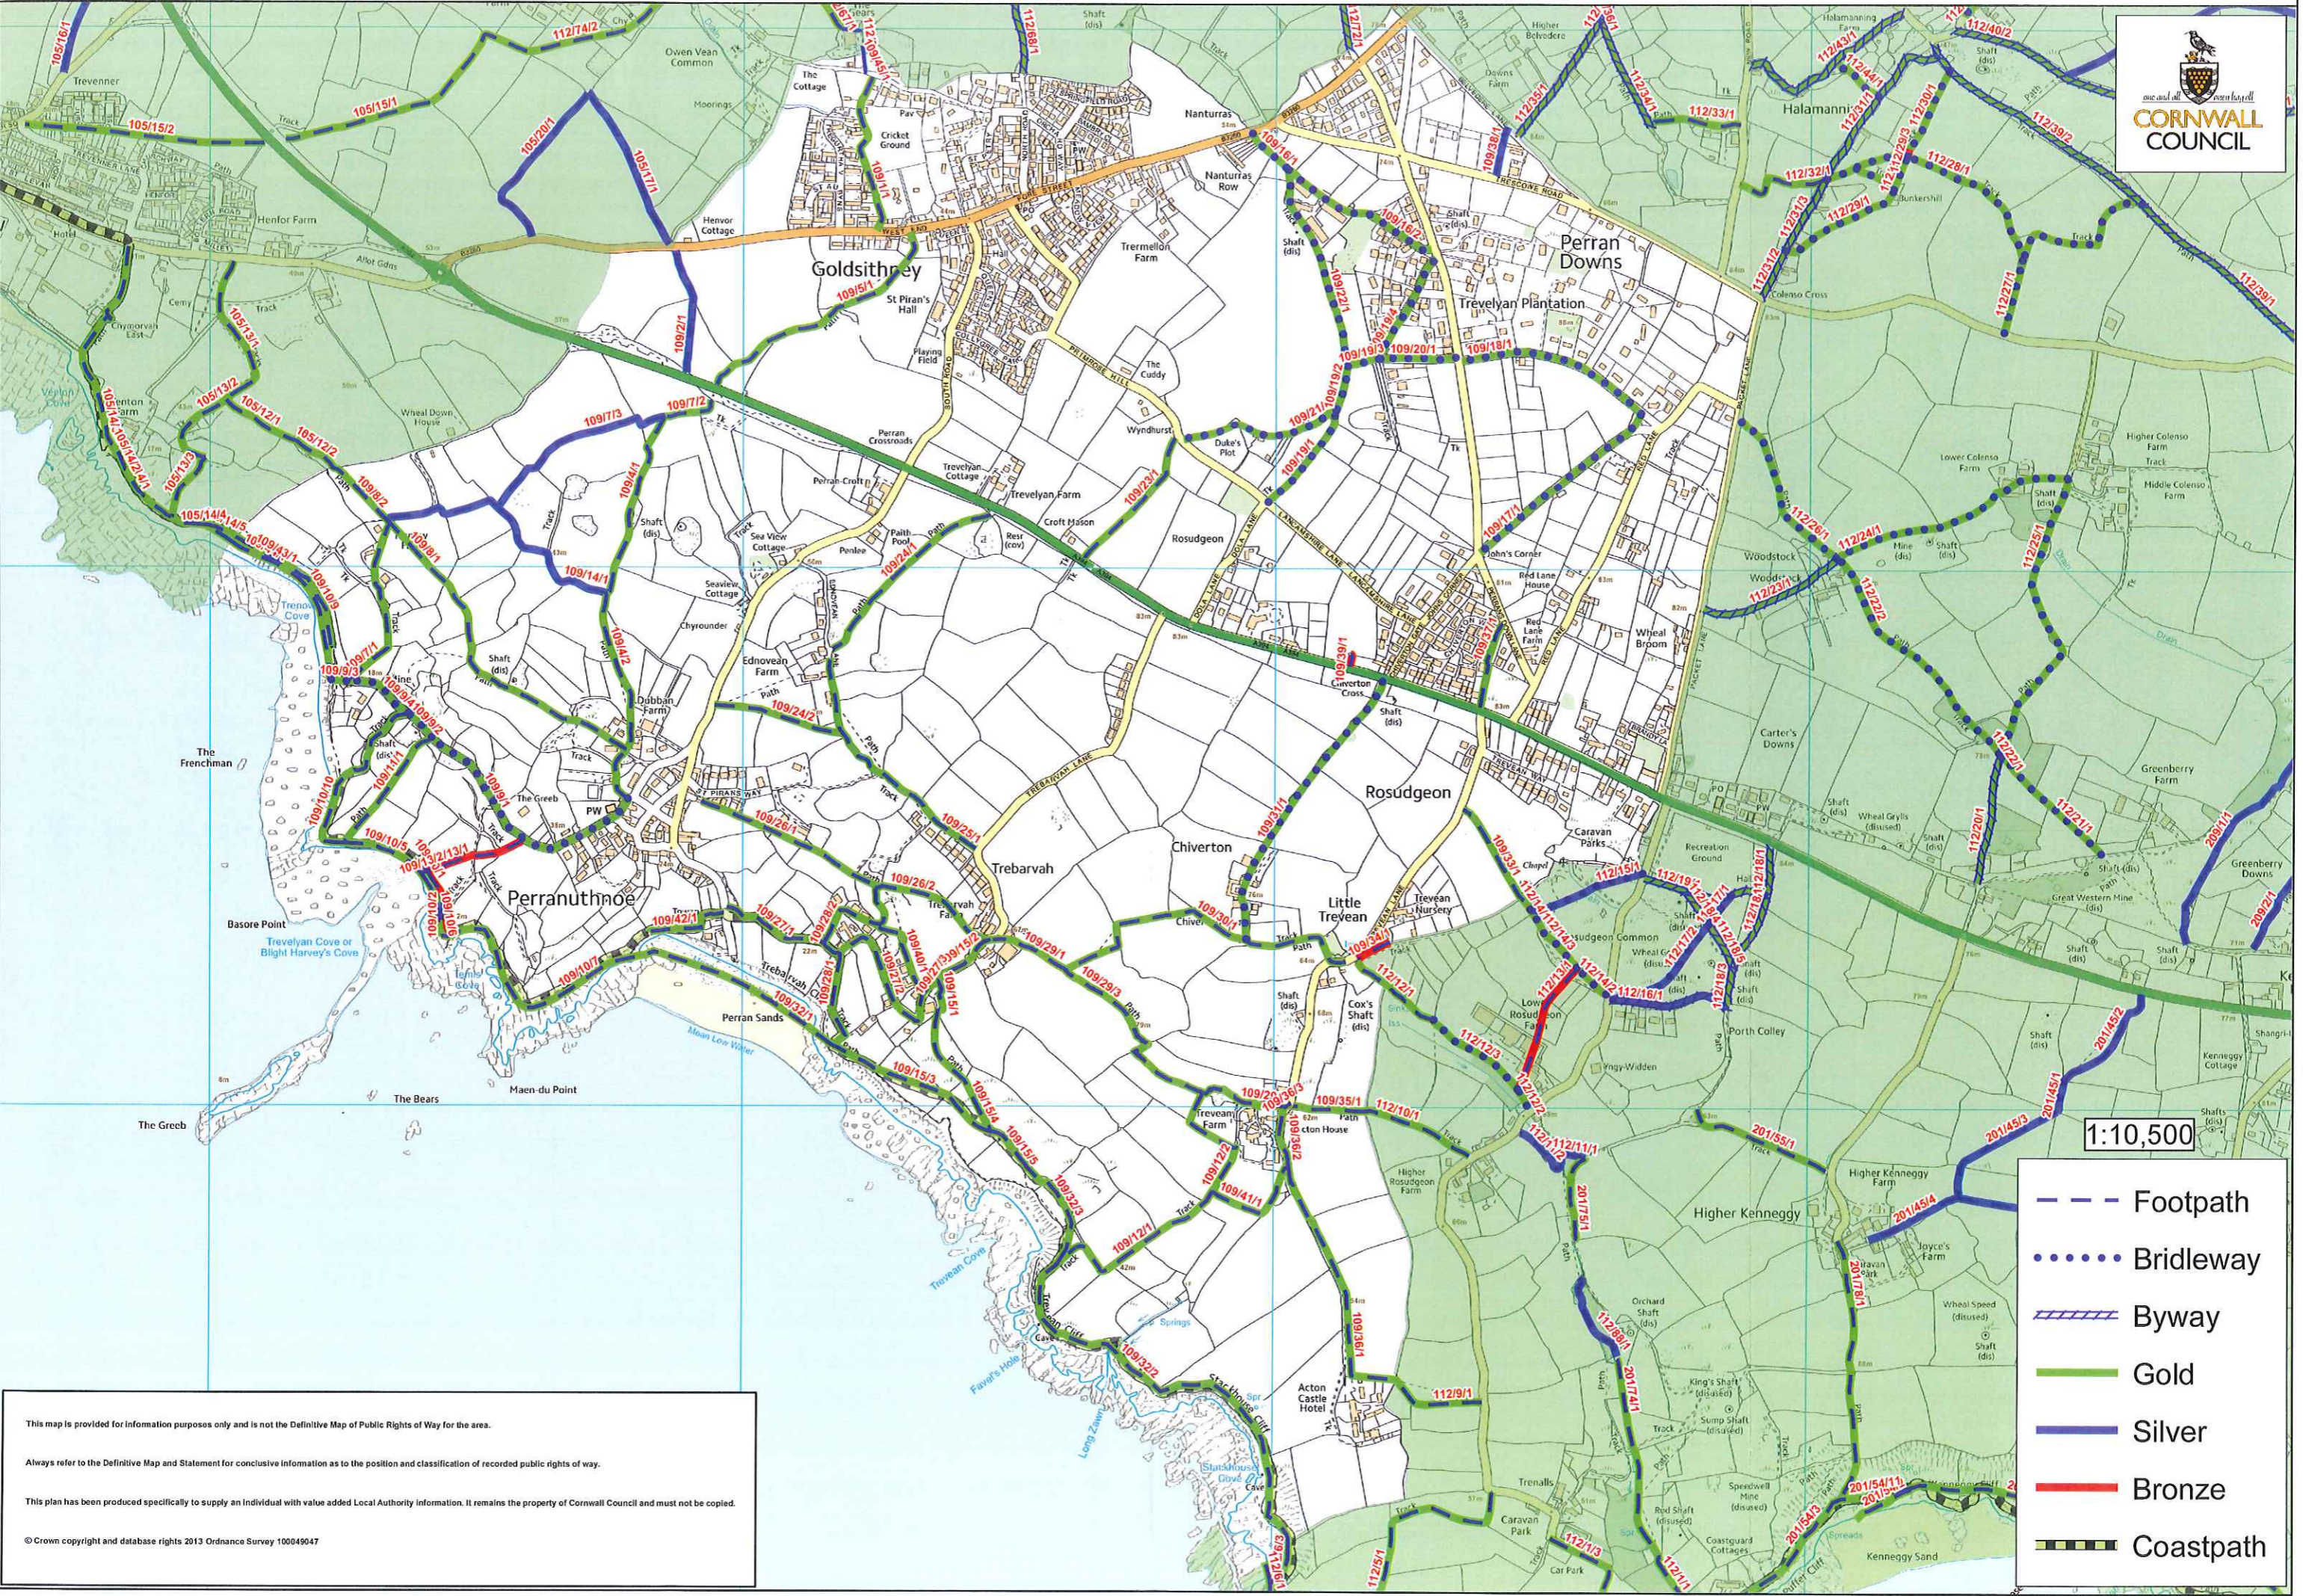

The Parish of Perranuthnoe

1:10,500

- Footpath
- Bridleway
- ==== Byway
- Gold
- Silver
- Bronze
- - - - Coastpath

This map is provided for information purposes only and is not the Definitive Map of Public Rights of Way for the area.

Always refer to the Definitive Map and Statement for conclusive information as to the position and classification of recorded public rights of way.

This plan has been produced specifically to supply an individual with value added Local Authority information. It remains the property of Cornwall Council and must not be copied.